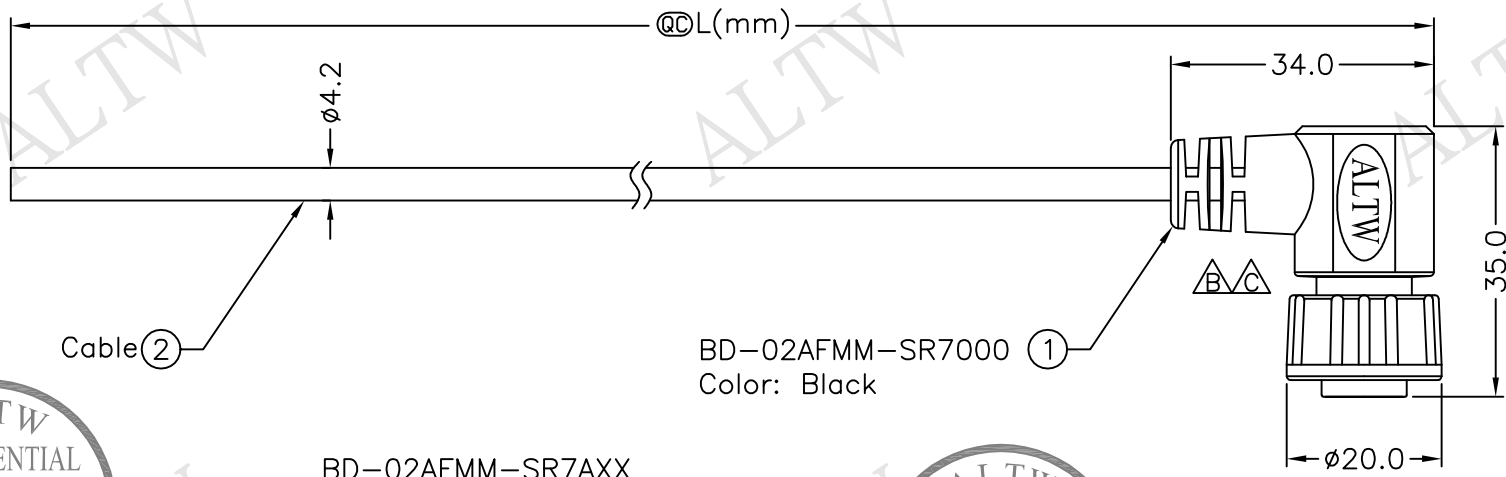

REV.	ECN NO.	DATE	SIGN	DESCRIPTION
B	LEN1190045~48	2011/08/18	Jiang Jun Hud	Change SR View
C	LEN1610250~53	2016/01/05	Ruru	Change Logo

BD-02AFMM-SR7000 ①  
Color: Black

BD-02AFMM-SR7AXX

- XX:01~99Meter
- 01:01Meter
- 02:02Meters
- ⋮
- ⋮
- 99:99Meters

Cable Length(L):01~99Meters

Conn.

Note:

- \* @C Important Dimension To Check.
- \* Waterproof Rate: IP67
- \* Housing: Black, Nylon+GF
- \* Pin: Copper Alloy,Gold Plated
- \* Cable: Black,UL2464 24AWG\*2C+Drain+Al/My PVC Jacket UV Resistant, OD=4.2mm
- \* Cable Length Tolerance:01M:±40mm  
02M~05M:±60mm  
06M~10M:±100mm  
11M~30M:±200mm  
31M~99M:±500mm

Pin Assignments  
Front View

Red	紅	2	①
Black	黑	1	
Wire Color		Conn.	
Pin Out			

UNIT:mm	
TOLERANCE	±0.5 mm

TITLE	Standard Cable Screw 2Pin F Conn M Pin		
SCALE	Free	SHEET	1 OF 1
REV.	C	SIZE	A4
QC :Inspection Item			