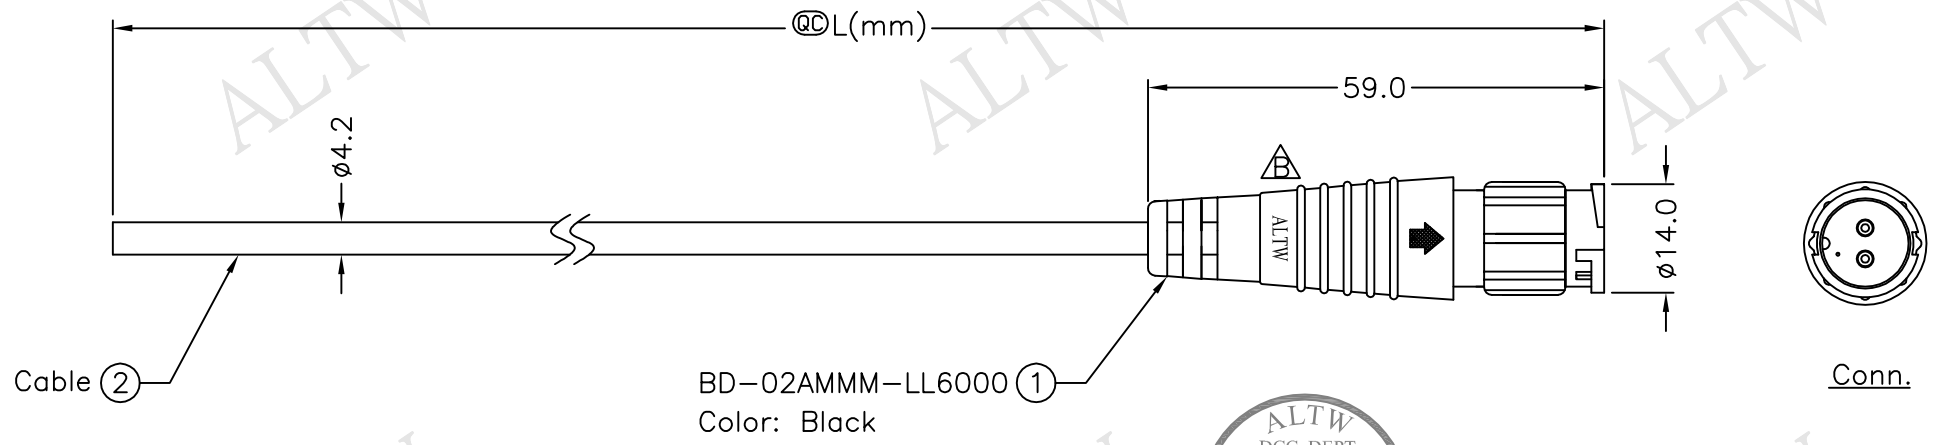

Cable ②

BD-02AMMM-LL6000 ①
Color: Black

BD-02AMMM-LL6AXX
 XX:01~99Meter
 01:01Meter
 02:02Meters
 :
 :
 99:99Meters
 Cable Length(L):01~99Meters

- Note:
- * @@ Important Dimension To Check.
 - * Waterproof Rate: IP66
 - * Connector: Nylon+GF, Black
 - * Pin: Copper Alloy, Gold Plated
 - * Cable: UL2464 24AWG*2C+Drain+Al/My PVC Jacket UV Resistant OD=4.2mm, Black
 - * Cable Length Tolerance: 01M: ±40mm
 02M~05M: ±60mm
 06M~10M: ±100mm
 11M~30M: ±200mm
 31M~99M: ±500mm

2	Red
1	Black
Conn.	Wire Color
	Pin Out

UNIT:mm	
TOLERANCE	±0.5 mm

TITLE	Standard Cable Lock 2Pin M Conn M Pin	
SCALE	Free	SHEET 1 OF 1
REV.	B	SIZE A4
		QC : Inspection Item

Amphenol LTW
 安費諾亮泰企業股份有限公司

ITEM NO	DRAWN BY	DATE
	Ruru	2016/02/15
DWG NO	CHECKED BY	DATE
BD-02AMMM-LL6AXX	Rita	2016/02/15
CUSTOMER	APPROVED BY	DATE
ALTW	Lisa	2016/02/15