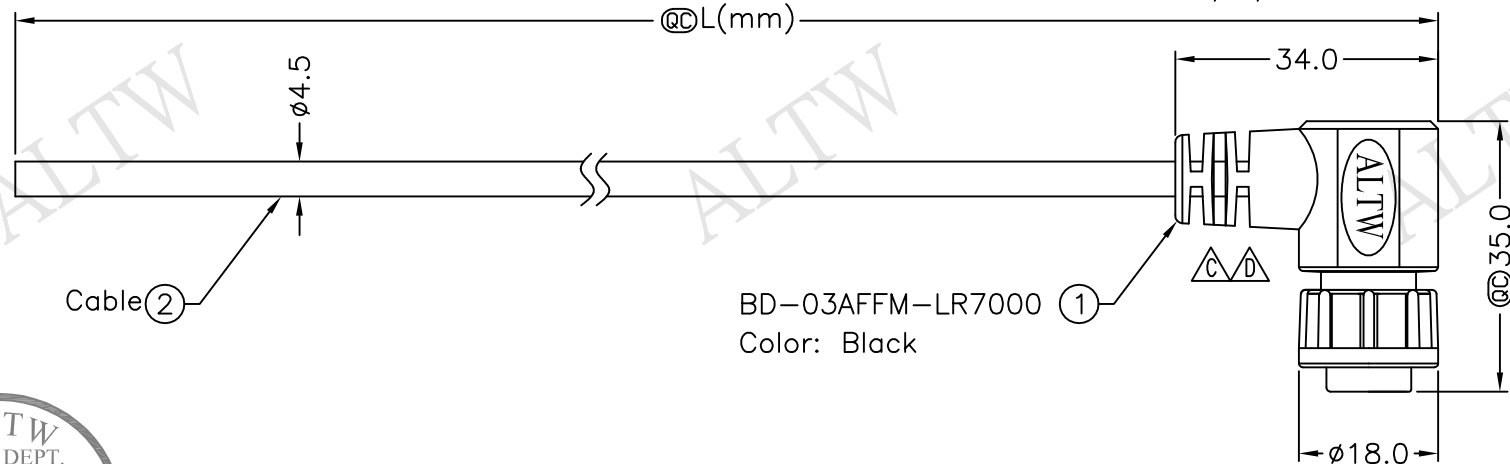

REV.	ECN NO.	DATE	SIGN	DESCRIPTION
B	LEN-0C0537~541	2010/11/29	Ivan	Change View
C	LEN1160201~205	2011/06/21	Jiang Jun Hua	Change SR View
D	LEN1610254~258	2016/01/05	Ruru	Change Logo

Conn.

BD-03AFFM-LR7AXX  
 XX:01~99Meter  
 01:01Meter  
 02:02Meters  
 :  
 :  
 99:99Meters  
 Cable Length(L):01~99Meters

- Note:
- \* @@Important Dimension To Check.
  - \* Waterproof Rate: IP67
  - \* Housing:Nylon+GF, Black
  - \* Female Pin: Copper Alloy, Gold Plated
  - \* Cable: UL2464 24AWG\*3C+Al/My  
PVC Jacket (UV Resistant) OD=4.5, Black
  - \* Cable Length Tolerance:01M:±40mm  
02M~05M:±60mm  
06M~10M:±100mm  
11M~30M:±200mm  
31M~99M:±500mm

Pin Assignments  
Front View

3	Black	黑
2	Blue	藍
1	Brown	棕
Conn.	Wire Color	
	Pin Out	

UNIT:mm	
TOLERANCE	±0.5 mm

TITLE	Standard Cable Lock 3Pin F Conn. F Pin		
SCALE	Free	SHEET	1 OF 1
REV.	D	SIZE	A4
		QC	:Inspection Item