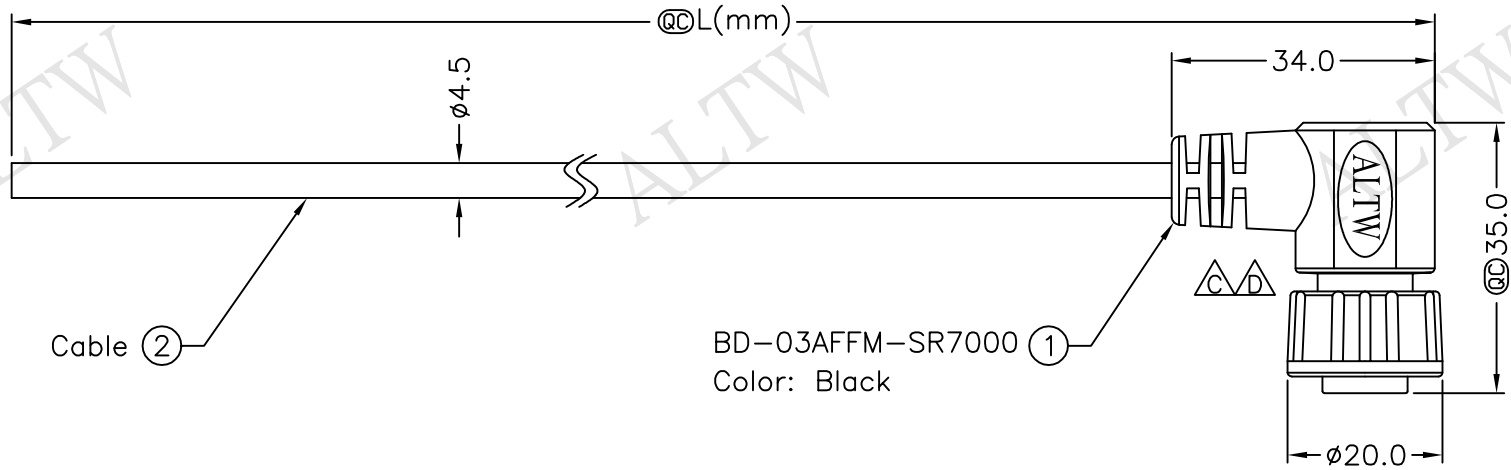

REV.	ECN NO.	DATE	SIGN	DESCRIPTION
B	LEN-0C0594~598	2010/11/29	Ivan	Change View
C	LEN1190050~054	2011/08/18	Jiang Jun Hua	Change SR View
D	LEN1610259~263	2016/01/05	Ruru	Change Logo

BD-03AFFM-SR7000 ①
Color: Black

BD-03AFFM-SR7AXX
XX:01~99Meter
01:01Meter
02:02Meters
:
:
99:99Meters
Cable Length(L):01~99Meters

- Note:
- * @C Important Dimension To Check.
 - * Waterproof Rate: IP67
 - * Housing: Nylon+GF, Black.
 - * Pin: Copper Alloy, Gold Plated
 - * Cable: UL2464 24AWG*3C+Al/My
PVC Jacket UV Resistant, OD=4.5mm, Black
 - * Cable Length Tolerance: 01M:±40mm
02M~05M:±60mm
06M~10M:±100mm
11M~30M:±200mm
31M~99M:±500mm

Pin Assignments
Front View

3	Black	黑
2	Blue	藍
1	Brown	棕
Conn.	Wire Color	
Pin Out		

UNIT:mm	
TOLERANCE	±0.5 mm

TITLE		Standard Cable Screw 3Pin F Conn F Pin	
SCALE	Free	SHEET	1 OF 1
REV.	D	SIZE	A4
		QC : Inspection Item	