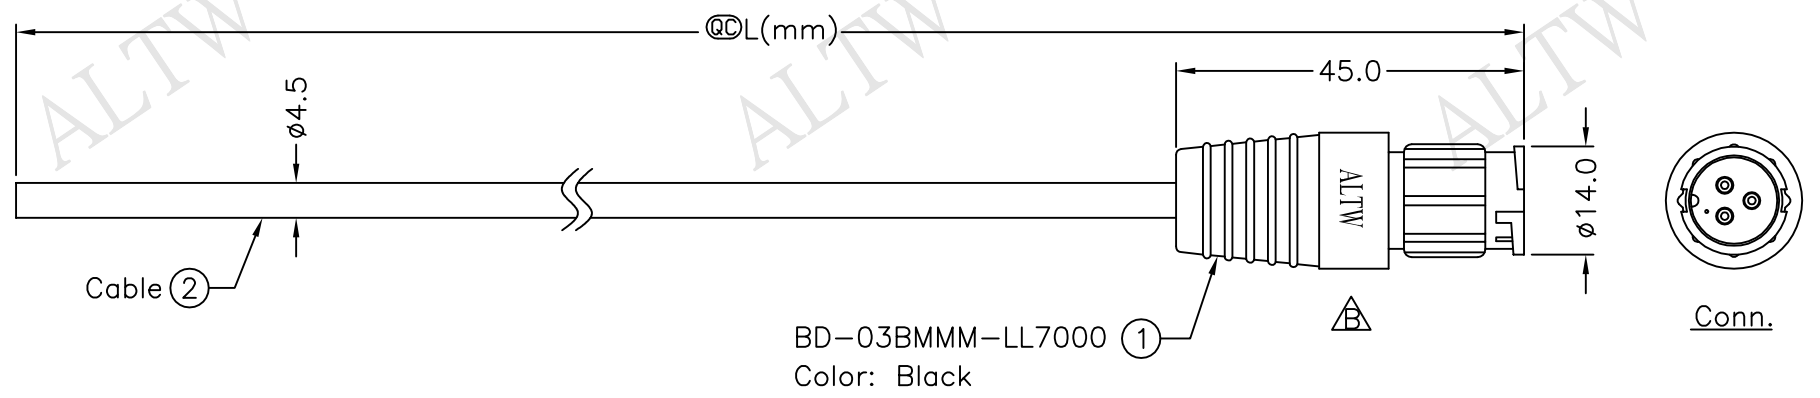

REV.	ECN NO.	DATE	SIGN	DESCRIPTION
B	LEN1590391~94	2015/09/11	Ruru	Change Logo & Note

BD-03BMMM-LL7000 ①
Color: Black

BD-03BMMM-LL7AXX
 XX:01~99Meter
 01:01Meter
 02:02Meters
 :
 :
 99:99Meters
 Cable Length(L):01~99Meters

- Note:
- * ② Important Dimension To Check.
 - * Waterproof Rate: IP67
 - * Connector: Nylon+GF, Black
 - * Pin: Copper Alloy, Gold Plated
 - * Cable: UL2464 24AWG*3C+Drain+Al/My PVC Jacket UV Resistant, OD=4.5mm, Black
 - * Cable Length Tolerance: 01M: ±40mm
 02M~05M: ±60mm
 06M~10M: ±100mm
 11M~30M: ±200mm
 31M~99M: ±500mm

Pin Assignments
Front View

3	Black
2	Blue
1	Brown
Conn.	Wire Color
Pin Out	

UNIT:mm		TITLE	Standard		ITEM NO	DRAWN BY	DATE
TOLERANCE	±0.5 mm	Cable Lock 3Pin M Conn M Pin		Amphenol LTW	BD-03BMMM-LL7AXX	Ruru	2015/09/11
		SCALE	Free	SHEET	1 OF 1	CHECKED BY	DATE
		REV.	B	SIZE	A4	APPROVED BY	DATE
		② :Inspection Item		安費諾亮泰企業股份有限公司		Lion	2015/09/11