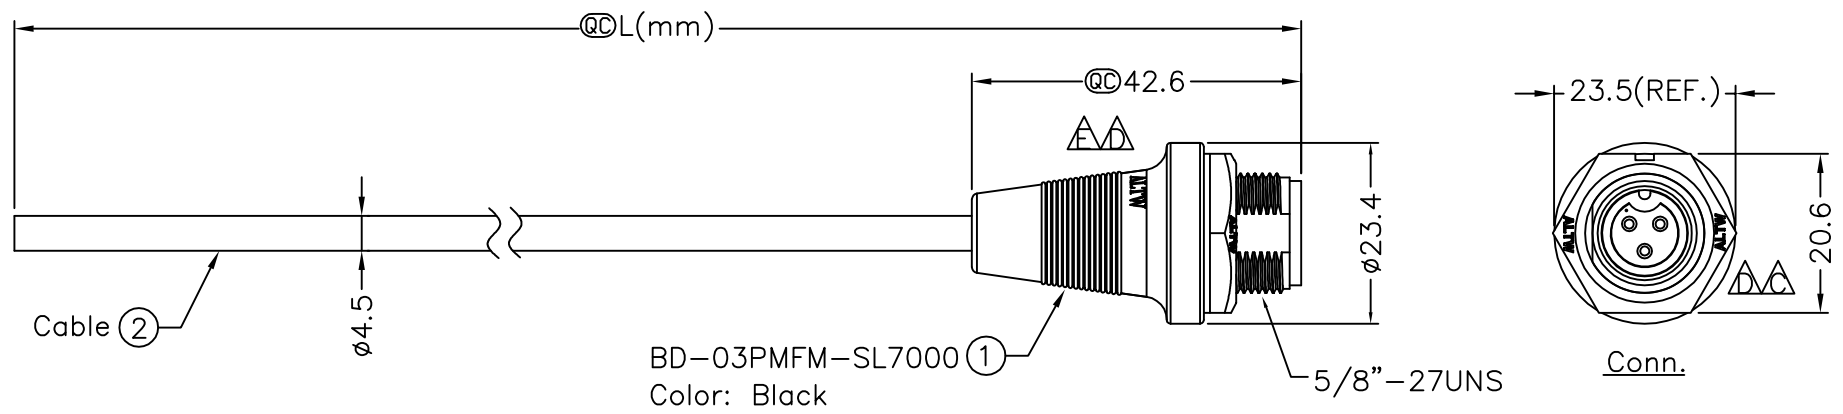

REV.	ECN NO.	DATE	SIGN	DESCRIPTION
C	LEN-8B0683~686	2008/11/07	Ivan	Change to pin hole
D	LEN1610428~431	2016/01/21	Ruru	Change Logo & Note
E	LEN1790406~409	2017/09/27	Ruru	Update View

BD-03PMFM-SL7000 ①
Color: Black

Conn.

3	Black 黑色
2	Blue 藍色
1	Brown 棕色
Conn.	Wire Color

BD-03PMFM-SL7AXX
 XX:01~99Meter
 01:01Meter
 02:02Meters
 ...
 99:99Meters
 Cable Length(L):01~99Meters

- Note:
- * @C Important Dimensions To Check.
 - * Waterproof Rate: IP67
 - * Housing: Black,Nylon+GF
 - * Female Pin: Copper Alloy,Gold Plated
 - * Gasket: Black,EPDM
 - * Nut: Black,Nylon+GF
 - * Cable: UL2464 24AWG*3C+Drain+Al/My Black,PVC Jacket UV Resistant, OD=4.5
 - * Use with waterproof cap or dust cap
Panel Thickness Max: 2.5mm
 - * Use without waterproof cap or dust cap
Panel Thickness Max: 3.5mm
 - * Cable Length Tolerance: 01M: ±40mm
02M~05M: ±60mm
06M~10M: ±100mm
11M~30M: ±200mm
31M~99M: ±500mm

UNIT:mm		TITLE
TOLERANCE		Standard,Cable Screw 3Pin M Conn. F Pin
±0.5 mm	SCALE Free	SHEET 1 OF 1
	REV. E	SIZE A4
		@C :Inspection Item

Amphenol LTW
安費諾亮泰企業股份有限公司

ITEM NO	DRAWN BY	DATE
DWG NO	CHECKED BY	DATE
CUSTOMER	APPROVED BY	DATE
BD-03PMFM-SL7AXX	Ruru	2017/09/27
ALTW	Rita	2017/09/27
	Max	2017/09/27