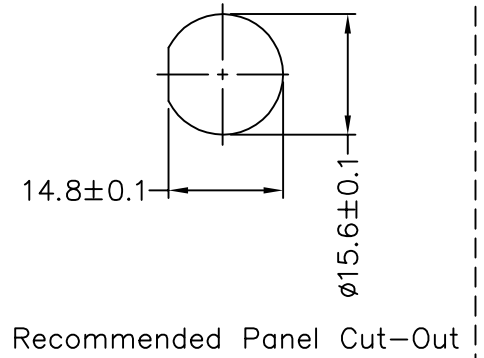

Conn.

3	Black 黑色
2	Blue 藍色
1	Brown 棕色
Conn.	Wire Color

BD-03PMFM-SL7AXX
 XX:01~99Meter
 01:01Meter
 02:02Meters
 ...
 99:99Meters
 Cable Length(L):01~99Meters

- Note:
- * @C Important Dimensions To Check.
 - * Waterproof Rate: IP67
 - * Housing: Black,Nylon+GF
 - * Female Pin: Copper Alloy,Gold Plated
 - * Gasket: Black,EPDM
 - * Nut: Black,Nylon+GF
 - * Cable: UL2464 24AWG*3C+Drain+Al/My Black,PVC Jacket UV Resistant, OD=4.5
 - * Use with waterproof cap or dust cap
Panel Thickness Max: 2.5mm
 - * Use without waterproof cap or dust cap
Panel Thickness Max: 3.5mm
 - * Cable Length Tolerance: 01M: ±40mm
02M~05M: ±60mm
06M~10M: ±100mm
11M~30M: ±200mm
31M~99M: ±500mm

UNIT:mm		TITLE
TOLERANCE		Standard,Cable Screw 3Pin M Conn. F Pin
±0.5 mm	SCALE Free	SHEET 1 OF 1
	REV. E	SIZE A4
		@C :Inspection Item

Amphenol LTW
安費諾亮泰企業股份有限公司

ITEM NO	DRAWN BY	DATE
DWG NO	CHECKED BY	DATE
CUSTOMER	APPROVED BY	DATE
BD-03PMFM-SL7AXX	Ruru	2017/09/27
ALTW	Rita	2017/09/27
	Max	2017/09/27