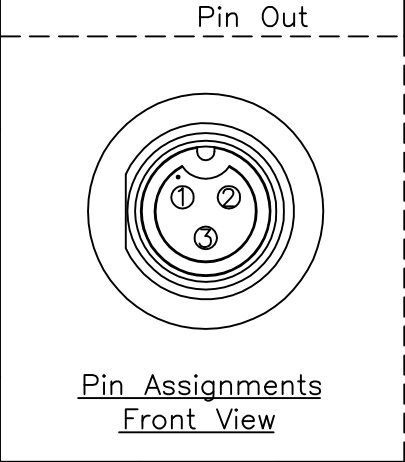

REV.	ECN NO.	DATE	SIGN	DESCRIPTION
C	LEN-8B0683~686	2008/11/07	Ivan	Change to pin hole
D	LEN1610428~431	2016/01/21	Ruru	Change Logo & Note
E	LEN1790406~409	2017/09/27	Ruru	Update View

BD-03PMFM-SL7000 ①
Color: Black

Conn.

3	Black 黑色
2	Blue 藍色
1	Brown 棕色
Conn.	Wire Color

BD-03PMFM-SL7AXX
 XX:01~99Meter
 01:01Meter
 02:02Meters
 ...
 99:99Meters
 Cable Length(L):01~99Meters

- Note:
- * @C Important Dimensions To Check.
 - * Waterproof Rate: IP67
 - * Housing: Black,Nylon+GF
 - * Female Pin: Copper Alloy,Gold Plated
 - * Gasket: Black,EPDM
 - * Nut: Black,Nylon+GF
 - * Cable: UL2464 24AWG*3C+Drain+Al/My Black,PVC Jacket UV Resistant, OD=4.5
 - * Use with waterproof cap or dust cap
Panel Thickness Max: 2.5mm
 - * Use without waterproof cap or dust cap
Panel Thickness Max: 3.5mm
 - * Cable Length Tolerance: 01M: ±40mm
02M~05M: ±60mm
06M~10M: ±100mm
11M~30M: ±200mm
31M~99M: ±500mm

UNIT:mm		TITLE
TOLERANCE		Standard,Cable Screw 3Pin M Conn. F Pin
±0.5 mm	SCALE Free	SHEET 1 OF 1
	REV. E	SIZE A4
		@C :Inspection Item

Amphenol LTW
安費諾亮泰企業股份有限公司

ITEM NO	DRAWN BY	DATE
DWG NO	CHECKED BY	DATE
CUSTOMER	APPROVED BY	DATE
BD-03PMFM-SL7AXX	Ruru	2017/09/27
ALTW	Rita	2017/09/27
	Max	2017/09/27