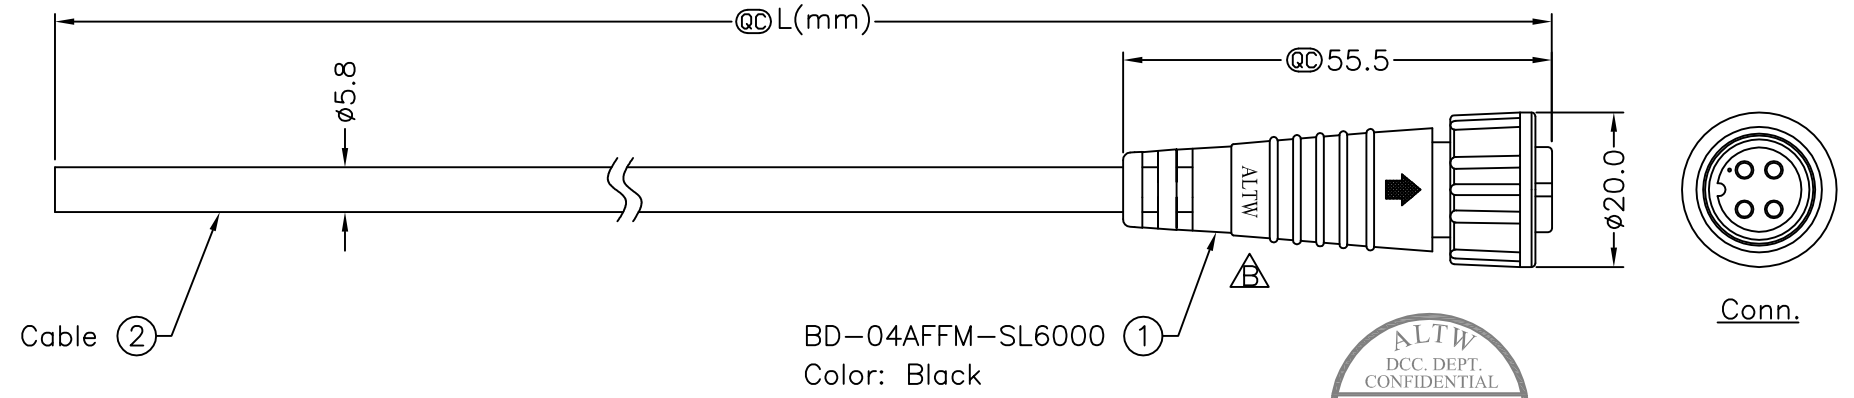

BD-04AFFM-SL6AXX
 XX:01~99Meter
 01:01Meter
 02:02Meters
 :
 :
 99:99Meters
 Cable Length(L):01~99Meters

- Note:
- * @@Important Dimension To Check.
 - * Waterproof Rate: IP66
 - * Housing: Nylon+GF, Black
 - * Pin: Copper Alloy, Gold Plated
 - * Cable: UL2464 24AWG*4C+D+Al/My, PVC Jacket (UV Resistant) ,OD=5.8, Black
 - * Cable Length Tolerance: 01M: ±40mm
 02M~05M: ±60mm
 06M~10M: ±100mm
 11M~30M: ±200mm
 31M~99M: ±500mm

Pin Assignments
Front View

4	Yellow	黃
3	Red	紅
2	Green	綠
1	White	白
Conn.	Wire Color	
	Pin Out	

UNIT:mm	
TOLERANCE	±0.5 mm

TITLE	Standard Cable Screw 4Pin F Conn. F Pin	
SCALE	Free	SHEET 1 OF 1
REV. B	SIZE A4	QC :Inspection Item