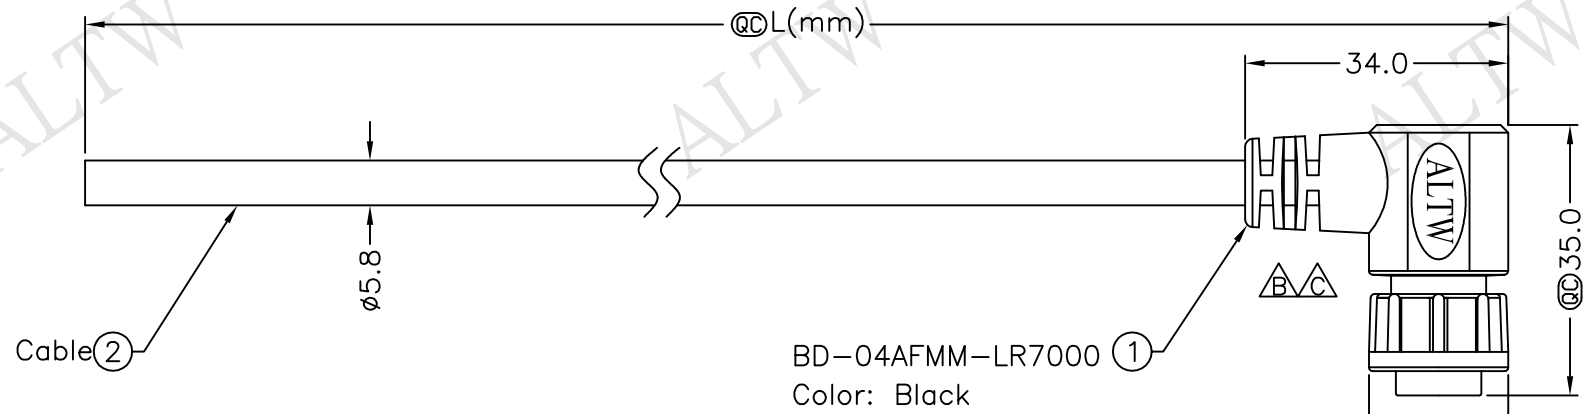

REV.	ECN NO.	DATE	SIGN	DESCRIPTION
B	LEN11A0025~28	2011/08/23	Jiang Jun Huo	Change SR View
C	LEN1610272~75	2016/01/06	Ruru	Change Logo

BD-04AFMM-LR7AXX
 XX :01~99Meter
 01 :01Meter
 02 :02Meters
 :
 :
 :
 99 :99Meters
 Cable Length(L):01~99Meters

4	Yellow	黃	△
3	Red	紅	
2	Green	綠	
1	White	白	
Conn.	Wire Color		
	Pin Out		

Note:
 * @ Important Dimension To Check.
 * Waterproof Rate: IP67
 * Housing: Black, Nylon+GF
 * Pin: Copper Alloy, Gold Plated
 * Cable: UL2464 24AWG*4C+Drain+Al/My
 Black PVC Jacket UV Resistant OD=5.8mm
 △ * Cable Length Tolerance:01M:±40mm
 02M~05M:±60mm
 06M~10M:±100mm
 11M~30M:±200mm
 31M~99M:±500mm

UNIT:mm		TITLE	Standard		ITEM NO	DRAWN BY	DATE
TOLERANCE	±0.5 mm	Cable Lock 4Pin F Conn M Pin		Amphenol LTW	BD-04AFMM-LR7AXX	Ruru	2016/01/06
		SCALE	Free	SHEET	1 OF 1	CHECKED BY	DATE
		REV.	C	SIZE	A4	APPROVED BY	DATE
				QC	:Inspection Item	Lisa	2016/01/06
		安費諾亮泰企業股份有限公司			ALTW		