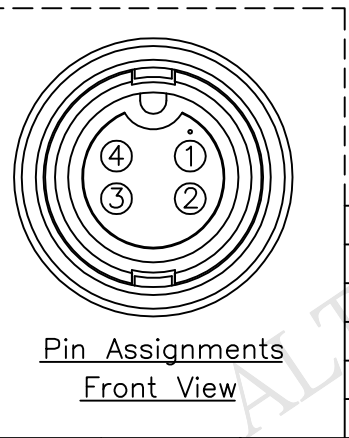

REV.	ECN NO.	DATE	SIGN	DESCRIPTION
B	LEN11A0025~28	2011/08/23	Jiang Jun Huo	Change SR View
C	LEN1610272~75	2016/01/06	Ruru	Change Logo

BD-04AFMM-LR7AXX
 XX :01~99Meter
 01 :01Meter
 02 :02Meters
 :
 :
 :
 99 :99Meters
 Cable Length(L):01~99Meters

4	Yellow	黃	△
3	Red	紅	
2	Green	綠	
1	White	白	
Conn.	Wire Color		
	Pin Out		

Note:
 * @ Important Dimension To Check.
 * Waterproof Rate: IP67
 * Housing: Black, Nylon+GF
 * Pin: Copper Alloy, Gold Plated
 * Cable: UL2464 24AWG*4C+Drain+Al/My
 Black PVC Jacket UV Resistant OD=5.8mm
 △ * Cable Length Tolerance:01M:±40mm
 02M~05M:±60mm
 06M~10M:±100mm
 11M~30M:±200mm
 31M~99M:±500mm

UNIT:mm		TITLE	Standard		ITEM NO	DRAWN BY	DATE
TOLERANCE	±0.5 mm	Cable Lock 4Pin F Conn M Pin		Amphenol LTW	BD-04AFMM-LR7AXX	Ruru	2016/01/06
		SCALE	Free	SHEET	1 OF 1	CHECKED BY	DATE
		REV.	C	SIZE	A4	APPROVED BY	DATE
				QC	:Inspection Item	Lisa	2016/01/06
		安費諾亮泰企業股份有限公司			ALTW		