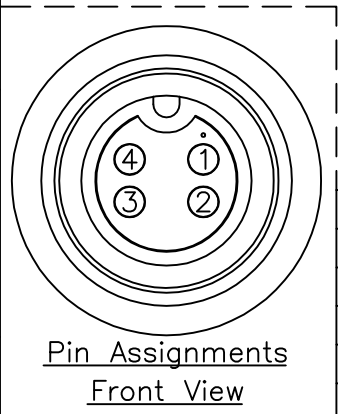

REV.	ECN NO.	DATE	SIGN	DESCRIPTION
B	LEN1660189~192	2016/05/30	Ruru	Change Logo & Note

BD-04AFMM-SL6000
Color: Black

BD-04AFMM-SL6AXX
 XX:01~99Meter
 01:01Meter
 02:02Meters
 :
 :
 99:99Meters
 Cable Length(L):01~99Meters

- Note:
- * @C Important Dimension To Check.
 - * Waterproof Rate: IP66
 - * Housing: Nylon+GF, Black
 - * Pin: Copper Alloy, Gold Plated
 - * Cable: UL2464 24AWG*4C+Drain+Al/My, PVC Jacket UV Resistant, OD=5.8mm, Black
 - * Cable Length Tolerance: 01M: ±40mm
 02M~05M: ±60mm
 06M~10M: ±100mm
 11M~30M: ±200mm
 31M~99M: ±500mm

4	Yellow
3	Red
2	Green
1	White
Conn.	Wire Color
Pin Out	

UNIT:mm		TITLE	Standard		ITEM NO	DRAWN BY	DATE
TOLERANCE	±0.5 mm	Cable Screw 4Pin F Conn M Pin		Amphenol LTW	BD-04AFMM-SL6AXX	Ruru	2016/05/30
SCALE		Free	SHEET	1 OF 1	CUSTOMER	CHECKED BY	DATE
REV.		B	SIZE	A4	ALTW	Rita	2016/05/30
			@C	:Inspection Item		APPROVED BY	DATE
						Lisa	2016/05/30
1	2	3	4	5	6	7	8