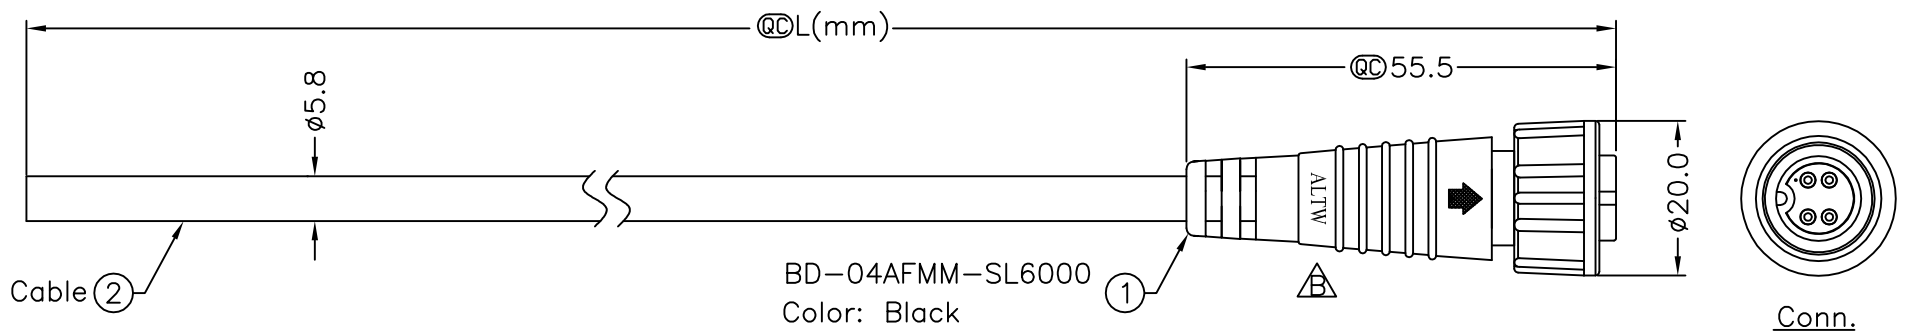

REV.	ECN NO.	DATE	SIGN	DESCRIPTION
B	LEN1660189~192	2016/05/30	Ruru	Change Logo & Note

BD-04AFMM-SL6000
Color: Black

BD-04AFMM-SL6AXX
 XX:01~99Meter
 01:01Meter
 02:02Meters
 :
 :
 99:99Meters
 Cable Length(L):01~99Meters

- Note:
- * @C Important Dimension To Check.
 - * Waterproof Rate: IP66
 - * Housing: Nylon+GF, Black
 - * Pin: Copper Alloy, Gold Plated
 - * Cable: UL2464 24AWG*4C+Drain+Al/My, PVC Jacket UV Resistant, OD=5.8mm, Black
 - * Cable Length Tolerance: 01M: ±40mm
 02M~05M: ±60mm
 06M~10M: ±100mm
 11M~30M: ±200mm
 31M~99M: ±500mm

4	Yellow
3	Red
2	Green
1	White
Conn.	Wire Color
Pin Out	

UNIT:mm		TITLE	Standard		ITEM NO	DRAWN BY	DATE
TOLERANCE	±0.5 mm	Cable Screw 4Pin F Conn M Pin		Amphenol LTW	BD-04AFMM-SL6AXX	Ruru	2016/05/30
SCALE		Free	SHEET	1 OF 1	CUSTOMER	CHECKED BY	DATE
REV.		B	SIZE	A4	ALTW	Rita	2016/05/30
			@C	:Inspection Item		APPROVED BY	DATE
						Lisa	2016/05/30
1	2	3	4	5	6	7	8