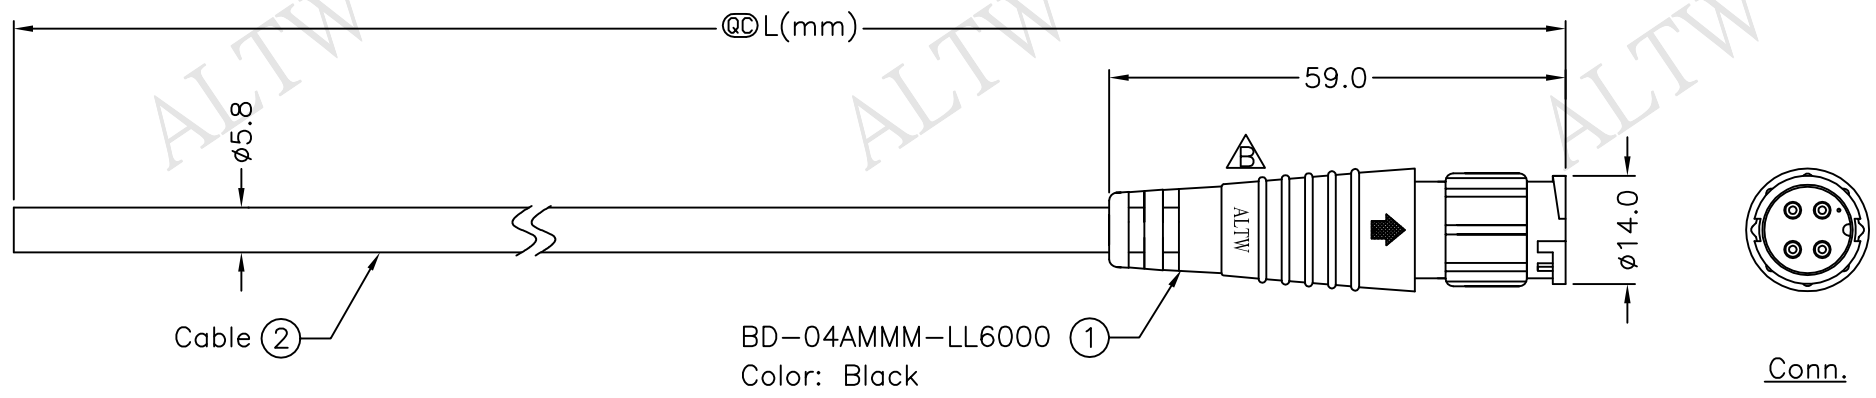

REV	ECN NO.	DATE	SIGN	DESCRIPTION
B	LEN1630342~345	2016/02/16	Ruru	Change Logo & Note

Cable ②

BD-04AMMM-LL6000 ①
Color: Black

Conn.

BD-04AMMM-LL6AXX

XX:01~99Meter
01:01Meter
02:02Meters
:
:
99:99Meters

Cable Length(L):01~99Meters

Pin Assignments
Front View

4	Yellow
3	Red
2	Green
1	White
Conn.	Wire Color
	Pin Out

Notes:

- * @C Important Dimension To Check.
- * Waterproof Rate: IP66
- * Connector: Nylon+GF, Black
- * Pin: Copper Alloy, Gold Plated
- * Cable: UL2464 24AWG*4C+Drain+Al/My PVC Jacket UV Resistant OD=5.8mm, Black
- * Cable Length Tolerance: 01M: ±40mm
02M~05M: ±60mm
06M~10M: ±100mm
11M~30M: ±200mm
31M~99M: ±500mm

UNIT:mm	
TOLERANCE	±0.5 mm

TITLE	Standard, Cable Lock 4Pin M Conn. M Pin	
SCALE	Free	SHEET 1 OF 1
REV. B	SIZE A4	@C :Inspection Item

Amphenol LTW
安費諾亮泰企業股份有限公司

ITEM NO	
DWG NO	BD-04AMMM-LL6AXX
CUSTOMER	ALTW