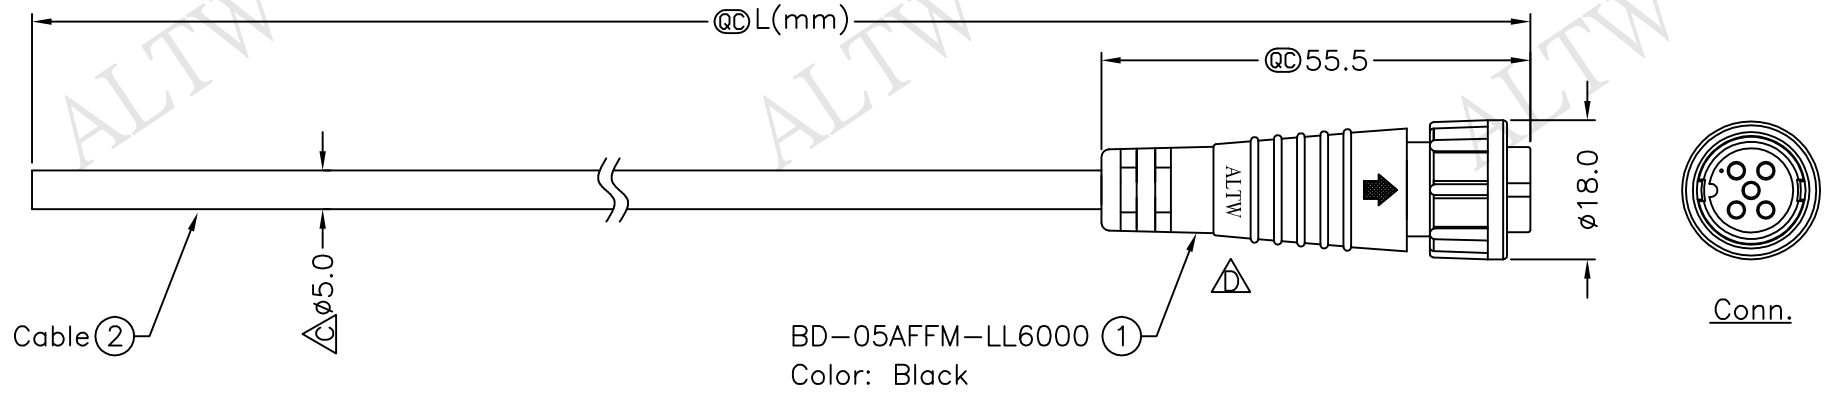

BD-05AFFM-LL6000
Color: Black

BD-05AFFM-LL6AXX

XX:01~99Meter
01:01Meter
02:02Meters
:
:
99:99Meters

Cable Length(L):01~99Meters

- Note:
- * @C Important Dimension To Check.
 - * Waterprooff Rate: IP66
 - * Housing: Black, Nylon+GF
 - * Pin: Copper Alloy, Gold Plated
 - * Cable: Black, UL2464 24AWG*5C+D+Al/My PVC Jacket (UV Resistant) OD=5.0
 - * Cable Length Tolerance:
 - 01M:±40mm
 - 02M~05M:±60mm
 - 06M~10M:±100mm
 - 11M~30M:±200mm
 - 31M~99M:±500mm

Pin Assignments
Front View

5	Green	綠
4	White	白
3	Black	黑
2	Blue	藍
1	Brown	棕
Conn.	Wire Color	
	Pin Out	

UNIT:mm	
TOLERANCE	±0.5 mm

TITLE		Standard	
Cable Lock 5Pin F Conn. F Pin			
SCALE	Free	SHEET	1 OF 1
REV.	D	SIZE	A4
@C :Inspection Item			