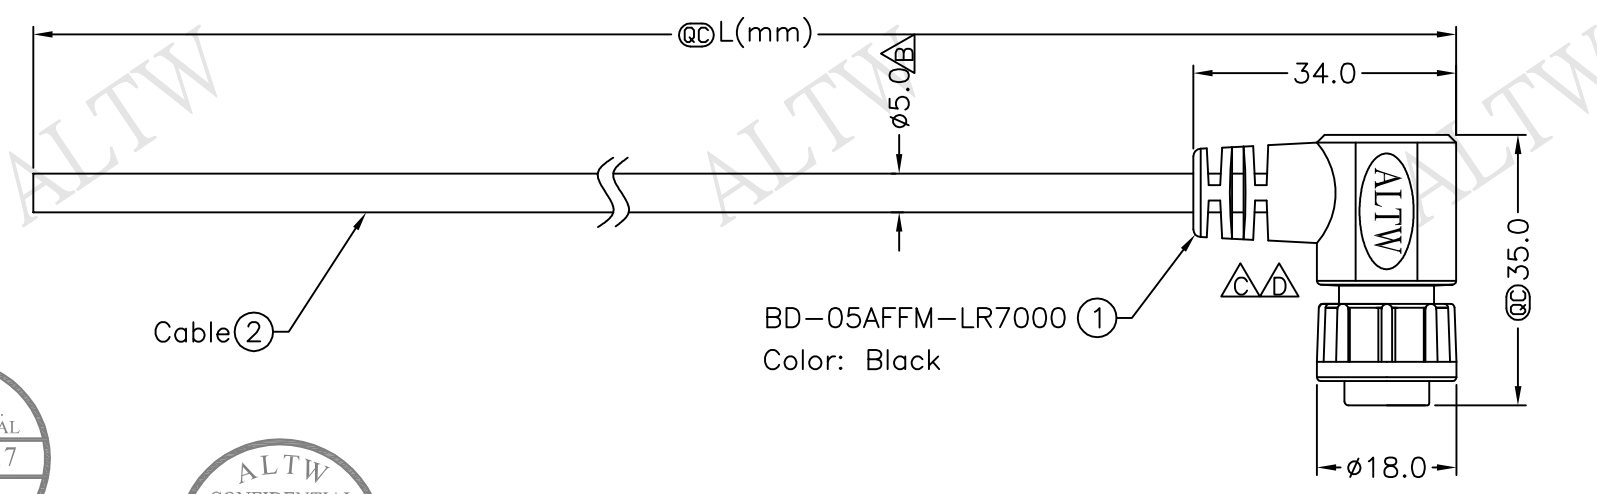

REV.	ECN NO.	DATE	SIGN	DESCRIPTION
B	LEN-960151~155	2009/06/16	Li Xiu Zhi	Change 5.8 to 5.0
C	LEN11A0035~039	2011/08/23	Jiang Jun Hua	Change SR View
D	LEN1620066~070	2016/01/07	Ruru	Change Logo

Cable ②

BD-05AFFM-LR7000 ①  
Color: Black

BD-05AFFM-LR7AXX  
 XX:01~99Meter  
 01:01Meter  
 02:02Meters  
 :  
 :  
 99:99Meters  
 Cable Length(L):01~99Meters

- Note:
- \* @@Important Dimension To Check.
  - \* Waterproof Rate: IP67
  - \* Housing: Black, Nylon+GF
  - \* Pin: Copper Alloy, Gold Plated
  - \* Cable: Black, UL2464 24AWG\*5C+D+AL PVC Jacket (UV Resistant) OD=5.0
  - \* Cable Length Tolerance: 01M:±40mm  
 02M~05M:±60mm  
 06M~10M:±100mm  
 11M~30M:±200mm  
 31M~99M:±500mm

Pin Assignments  
Front View

5	Green	綠
4	White	白
3	Black	黑
2	Blue	藍
1	Brown	棕
Conn.	Wire Color	
Pin Out		

UNIT:mm		TOLERANCE		TITLE		ITEM NO		DRAWN BY		DATE	
±0.5 mm		Free		Standard Cable Lock 5Pin F Conn. F Pin		BD-05AFFM-LR7AXX		Ruru		2016/01/07	
SCALE		SHEET		Amphenol LTW		CUSTOMER		CHECKED BY		DATE	
Free		1 OF 1		安費諾亮泰企業股份有限公司		ALTW		Rita		2016/01/07	
REV. D		SIZE A4		QC : Inspection Item				APPROVED BY		DATE	
								Lisa		2016/01/07	