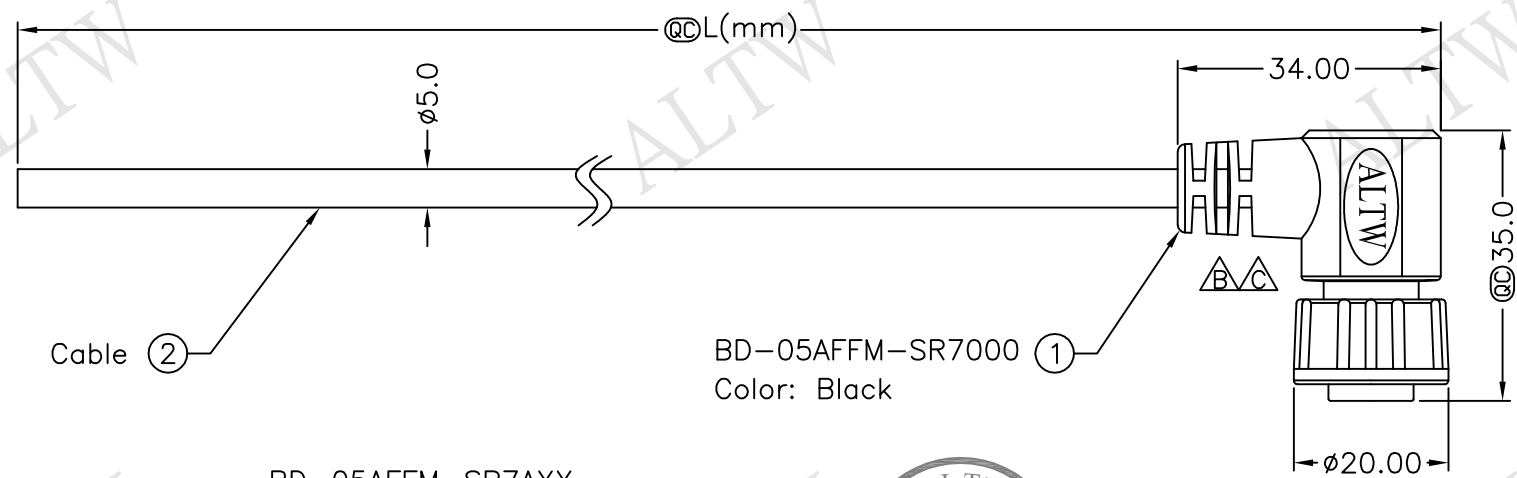

REV.	ECN NO.	DATE	SIGN	DESCRIPTION
B	LEN11A0042~45	2011/08/24	Jiang Jun Hud	Change SR View
C	LEN1620072~75	2016/01/07	Ruru	Change Logo

Cable ②

BD-05AFFM-SR7000 ①  
Color: Black

BD-05AFFM-SR7AXX

XX:01~99Meter  
01:01Meter  
02:02Meters  
:  
:  
:  
99:99Meters

Cable Length(L):01~99Meters

Conn.

- Note:
- \* @C Important Dimension To Check.
  - \* Waterproof Rate: IP67
  - \* Housing: Black, Nylon+GF
  - \* Pin: Copper Alloy,Gold Plated
  - \* Cable: Black,UL2464 24AWG\*5C+D +Al/My, (UV Resistant) OD=5.0
  - \* Cable Length Tolerance:01M:±40mm  
02M~05M:±60mm  
06M~10M:±100mm  
11M~30M:±200mm  
31M~99M:±500mm

Pin Assignments  
Front View

5	Green	綠	△B
4	White	白	
3	Black	黑	
2	Blue	藍	
1	Brown	棕	
Conn.	Wire Color		
	Pin Out		

UNIT:mm		TITLE	Standard		ITEM NO	DRAWN BY	DATE
TOLERANCE	±0.5 mm	Cable Screw 5Pin F Conn F Pin		<b>Amphenol LTW</b>	BD-05AFFM-SR7AXX	Ruru	2017/01/07
		SCALE	Free	SHEET	1 OF 1	CHECKED BY	DATE
		REV.	C	SIZE	A4	APPROVED BY	DATE
				@C	:Inspection Item	Lisa	2017/01/07
1	2	3	4	5	6	7	8