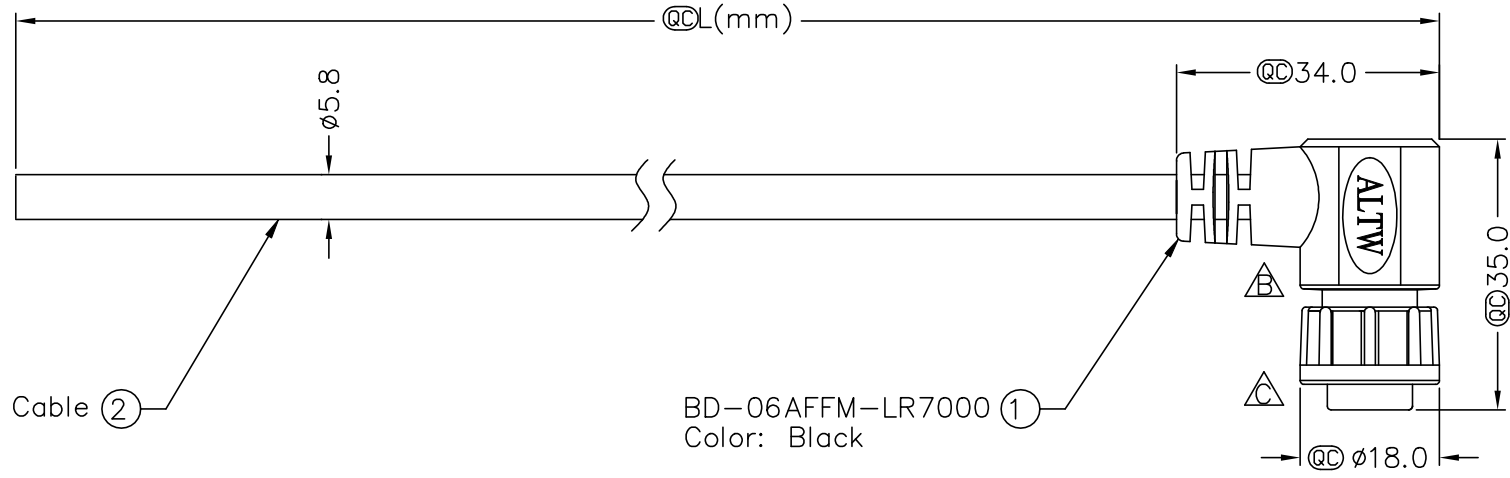

REV	ECN NO.	DATE	SIGN	DESCRIPTION
B	LEN1620085~088	2016/01/08	Ruru	Change Logo & Note
C	C230042	2023/01/10	Ruru	△ X4

△ BD-06AFFM-LR7AXX
 ↑
 XX: 01~99Meter
 01: 01Meter
 02: 02Meters
 :
 :
 99: 99Meters

Cable Length(L): 01~99Meters

Pin Assignments
Front View

6	White
5	Red
4	Orange
3	Yellow
2	Green
1	Blue
Conn.	Wire Color
	Pin Out

- Notes:
- * @C Important Dimensions To Check.
 - * Waterproof Rate: IP67
 - * Housing: Nylon+GF, Black
 - * Female Pin: Copper Alloy, Gold Plated
 - * Cable: UL2464 24AWG*6C+Drain+Al/My, Black PVC Jacket UV Resistant, OD=5.8
 - △* Cable Length Tolerance: 01M: ±40mm
 02M~05M: ±60mm
 06M~10M: ±100mm
 11M~30M: ±200mm
 31M~99M: ±500mm

UNIT: mm	TOLERANCE ±0.5 mm	TITLE CERES, B-5A, 06P, CABLE W/SR F, F, MOLDING, 2LOCK △	Amphenol LTW 安費諾亮泰企業股份有限公司	ITEM NO	DRAWN BY Ruru	DATE 2016/01/08
SCALE Free	SHEET 1 OF 1	REV. C	SIZE A4	DWG NO BD-06AFFM-LR7AXX	CHECKED BY Rita	DATE 2016/01/08
	@C : Inspection Item			CUSTOMER ALTW	APPROVED BY Lisa	DATE 2016/01/08