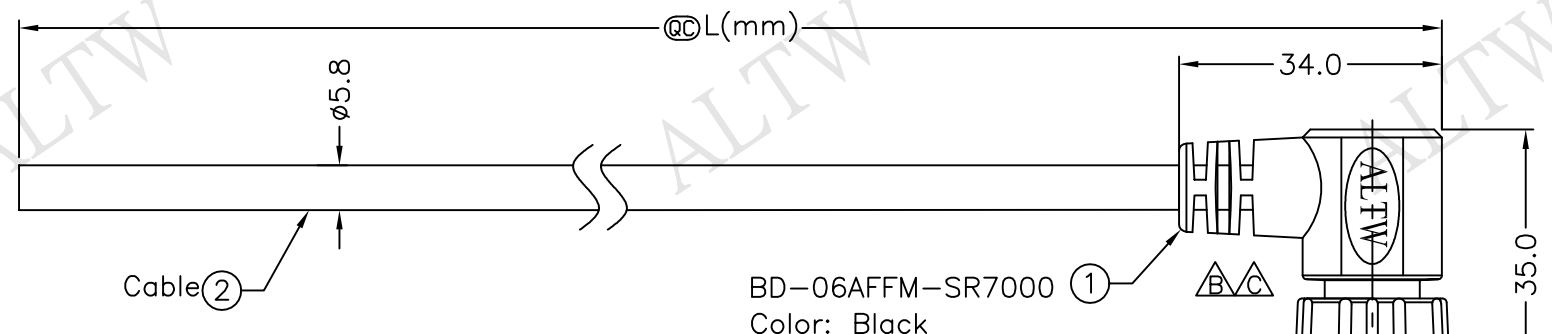

REV.	ECN NO.	DATE	SIGN	DESCRIPTION
B	LEN1190179~182	2011/08/24	Jiang Jun Hua	Change SR View
C	LEN1620090~093	2016/01/08	Ruru	Change Logo

BD-06AFFM-SR7AXX  
 XX:01~99Meter  
 01:01Meter  
 02:02Meters  
 :  
 :  
 99:99Meters  
 Cable Length(L):01~99Meters

Conn.

Pin Assignments  
Front View

6	White	白	△
5	Red	紅	
4	Orange	橙	
3	Yellow	黃	
2	Green	綠	
1	Blue	藍	
Conn.	Wire Color		
	Pin Out		

- Note:
- \* @@Important Dimensions To Check.
  - \* Waterproof Rate:IP67
  - \* Housing: Nylon+GF,Black
  - \* Pin: Copper Alloy,Gold Plated
  - \* Cable: UL2464 24AWG\*6C+Drain+Al/My,Black PVC Jacket UV Resistant, OD=5.8
  - \* Cable Length Tolerance:01M:±40mm  
 02M~05M:±60mm  
 06M~10M:±100mm  
 11M~30M:±200mm  
 31M~99M:±500mm

UNIT:mm		TITLE	Standard, Cable Screw 6Pin F Conn F Pin		ITEM NO	DRAWN BY	DATE
TOLERANCE	±0.5 mm	SCALE	Free	SHEET 1 OF 1	DWG NO	CHECKED BY	DATE
		REV.	C	SIZE A4	CUSTOMER	APPROVED BY	DATE
				QC :Inspection Item	ALTW	Lisa	2016/01/08
			<b>Amphenol LTW</b>				
			安費諾亮泰企業股份有限公司				
					8 FWI0702-01-01A2		