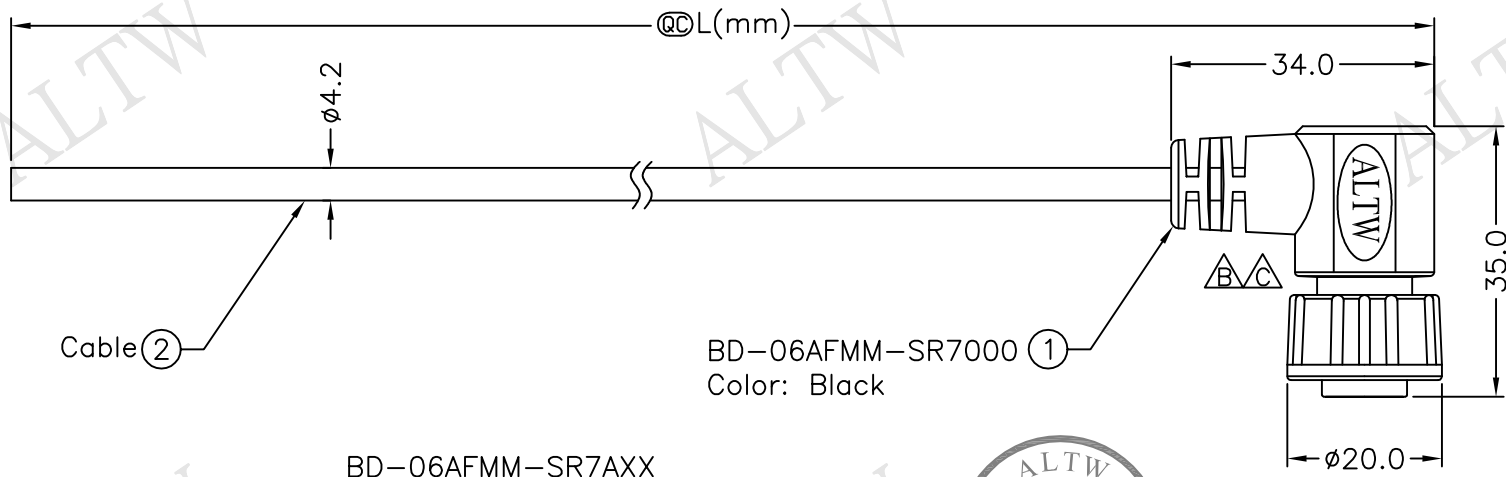

REV.	ECN NO.	DATE	SIGN	DESCRIPTION
B	LEN1190189~192	2011/08/29	Jiang Jun Hua	Change SR View
C	LEN1620098~101	2016/01/08	Ruru	Change Logo

Cable ②

BD-06AFMM-SR7000 ①
Color: Black

BD-06AFMM-SR7AXX
 XX:01~99Meter
 01:01Meter
 02:02Meters
 :
 :
 99:99Meters
 Cable Length(L):01~99Meters

Pin Assignments
Front View

Red	紅	2	△
Black	黑	1	
Wire Color		Conn.	
Pin Out			

- Note:
- * @C Important Dimension To Check.
 - * Waterproof Rate: IP67
 - * Housing: Black, Nylon+GF
 - * Pin: Copper Alloy, Gold Plated
 - * Cable: Black, UL2464 24AWG*6C+Drain+Al/My PVC Jacket UV Resistant, OD=5.8mm
 - * Cable Length Tolerance: 01M:±40mm
02M~05M:±60mm
06M~10M:±100mm
11M~30M:±200mm
31M~99M:±500mm

UNIT:mm	
TOLERANCE	±0.5 mm

TITLE	Standard Cable Screw 6Pin F Conn M Pin		
SCALE	Free	SHEET	1 OF 1
REV.	C	SIZE	A4
QC : Inspection Item			

Amphenol LTW
安費諾亮泰企業股份有限公司

ITEM NO	DRAWN BY	DATE
DWG NO	CHECKED BY	DATE
CUSTOMER	APPROVED BY	DATE
	Ruru	2016/01/08
BD-06AFMM-SR7AXX	Rita	2016/01/08
ALTW	Lisa	2016/01/08