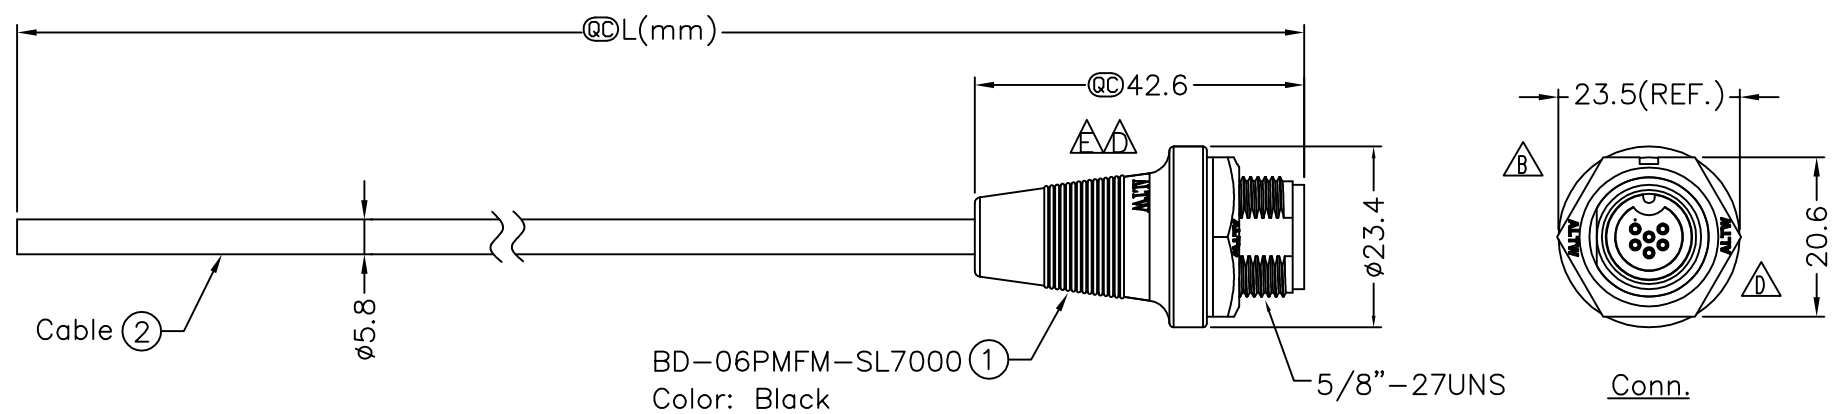

REV.	ECN NO.	DATE	SIGN	DESCRIPTION
C	LEN-8B0455~458	2008/10/02	Ivan	Update notes
D	LEN1610210~213	2016/01/08	Ruru	Change Logo & Note
E	LEN17A0034~037	2017/09/27	Ruru	Update View

BD-06PMFM-SL7000 (1)  
Color: Black

Conn.

6	White	白
5	Red	紅
4	Orange	橘
3	Yellow	黃
2	Green	綠
1	Blue	藍
Conn.	Wire Color	

BD-06PMFM-SL7AXX

XX:01~99Meter  
01:01Meter  
02:02Meters  
:  
99:99Meters  
Cable Length(L):01~99Meters

- Note:  $\triangle$
- \*  $\textcircled{C}$  Important Dimensions To Check.
  - \* Waterproof Rate: IP67
  - \* Housing: Black,Nylon+GF
  - \* Female Pin: Copper Alloy,Gold Plated
  - \* Gasket: Black,EPDM
  - \* Nut: Black,Nylon+GF
  - \* Cable: UL2464 24AWG\*4C+Drain+Al/My Black,PVC Jacket UV Resistant, OD=5.8
  - $\triangle$  \* Use With Waterproof Cap Or Dust Cap  
Panel Thickness Max: 2.5mm
  - $\triangle$  \* Use Without Waterproof Cap Or Dust Cap  
Panel Thickness Max: 3.5mm
  - $\triangle$  \* Cable Length Tolerance: 01M:  $\pm 40$ mm  
02M~05M:  $\pm 60$ mm  
06M~10M:  $\pm 100$ mm  
11M~30M:  $\pm 200$ mm  
31M~99M:  $\pm 500$ mm

UNIT:mm		TITLE
TOLERANCE	$\pm 0.5$ mm	Standard,Cable Screw 6Pin M Conn. F Pin
SCALE	Free	SHEET 1 OF 1
REV.	E	SIZE A4
		$\textcircled{C}$ :Inspection Item

**Amphenol LTW**  
安費諾亮泰企業股份有限公司

ITEM NO	DRAWN BY	DATE
DWG NO	CHECKED BY	DATE
CUSTOMER	APPROVED BY	DATE
	Ruru	2017/09/27
BD-06PMFM-SL7AXX	Rita	2017/09/27
ALTW	Max	2017/09/27