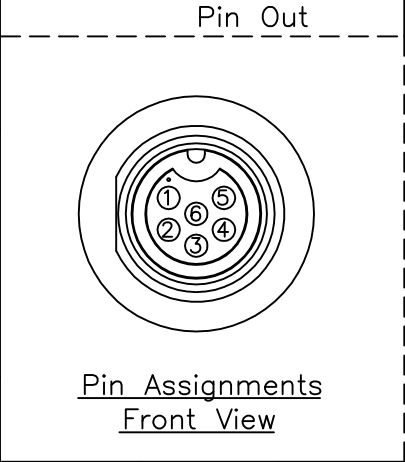

Conn.

6	White	白
5	Red	紅
4	Orange	橘
3	Yellow	黃
2	Green	綠
1	Blue	藍
Conn.	Wire Color	

BD-06PMFM-SL7AXX

XX:01~99Meter  
01:01Meter  
02:02Meters  
:  
99:99Meters  
Cable Length(L):01~99Meters

- Note:  $\triangle$
- \*  $\textcircled{C}$  Important Dimensions To Check.
  - \* Waterproof Rate: IP67
  - \* Housing: Black,Nylon+GF
  - \* Female Pin: Copper Alloy,Gold Plated
  - \* Gasket: Black,EPDM
  - \* Nut: Black,Nylon+GF
  - \* Cable: UL2464 24AWG\*4C+Drain+Al/My Black,PVC Jacket UV Resistant, OD=5.8
  - $\triangle$  \* Use With Waterproof Cap Or Dust Cap  
Panel Thickness Max: 2.5mm
  - $\triangle$  \* Use Without Waterproof Cap Or Dust Cap  
Panel Thickness Max: 3.5mm
  - $\triangle$  \* Cable Length Tolerance: 01M:  $\pm 40$ mm  
02M~05M:  $\pm 60$ mm  
06M~10M:  $\pm 100$ mm  
11M~30M:  $\pm 200$ mm  
31M~99M:  $\pm 500$ mm

UNIT:mm		TITLE
TOLERANCE	$\pm 0.5$ mm	Standard,Cable Screw 6Pin M Conn. F Pin
SCALE	Free	SHEET 1 OF 1
REV.	E	SIZE A4
		$\textcircled{C}$ :Inspection Item

**Amphenol LTW**  
安費諾亮泰企業股份有限公司

ITEM NO	DRAWN BY	DATE
DWG NO	CHECKED BY	DATE
CUSTOMER	APPROVED BY	DATE
	Ruru	2017/09/27
BD-06PMFM-SL7AXX	Rita	2017/09/27
ALTW	Max	2017/09/27