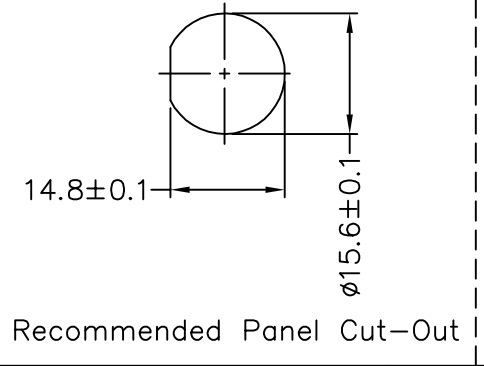

Conn.

6	White	白
5	Red	紅
4	Orange	橘
3	Yellow	黃
2	Green	綠
1	Blue	藍
Conn.	Wire Color	

BD-06PMFM-SL7AXX

XX:01~99Meter  
01:01Meter  
02:02Meters  
:  
99:99Meters  
Cable Length(L):01~99Meters

- Note:  $\triangle$
- \*  $\textcircled{C}$  Important Dimensions To Check.
  - \* Waterproof Rate: IP67
  - \* Housing: Black,Nylon+GF
  - \* Female Pin: Copper Alloy,Gold Plated
  - \* Gasket: Black,EPDM
  - \* Nut: Black,Nylon+GF
  - \* Cable: UL2464 24AWG\*4C+Drain+Al/My Black,PVC Jacket UV Resistant, OD=5.8
  - $\triangle$  \* Use With Waterproof Cap Or Dust Cap  
Panel Thickness Max: 2.5mm
  - $\triangle$  \* Use Without Waterproof Cap Or Dust Cap  
Panel Thickness Max: 3.5mm
  - $\triangle$  \* Cable Length Tolerance: 01M:  $\pm 40$ mm  
02M~05M:  $\pm 60$ mm  
06M~10M:  $\pm 100$ mm  
11M~30M:  $\pm 200$ mm  
31M~99M:  $\pm 500$ mm

UNIT:mm		TITLE
TOLERANCE	$\pm 0.5$ mm	Standard,Cable Screw 6Pin M Conn. F Pin
SCALE	Free	SHEET 1 OF 1
REV.	E	SIZE A4
		$\textcircled{C}$ :Inspection Item

**Amphenol LTW**  
安費諾亮泰企業股份有限公司

ITEM NO	DRAWN BY	DATE
DWG NO	CHECKED BY	DATE
CUSTOMER	APPROVED BY	DATE
	Ruru	2017/09/27
BD-06PMFM-SL7AXX	Rita	2017/09/27
ALTW	Max	2017/09/27