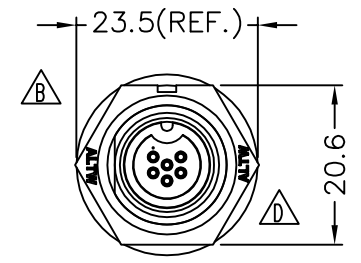

Conn.

6	White	白
5	Red	紅
4	Orange	橘
3	Yellow	黃
2	Green	綠
1	Blue	藍
Conn.	Wire Color	

BD-06PMFM-SL7AXX

XX:01~99Meter  
01:01Meter  
02:02Meters  
:  
99:99Meters  
Cable Length(L):01~99Meters

- Note:  $\triangle$
- \*  $\textcircled{C}$  Important Dimensions To Check.
  - \* Waterproof Rate: IP67
  - \* Housing: Black,Nylon+GF
  - \* Female Pin: Copper Alloy,Gold Plated
  - \* Gasket: Black,EPDM
  - \* Nut: Black,Nylon+GF
  - \* Cable: UL2464 24AWG\*4C+Drain+Al/My Black,PVC Jacket UV Resistant, OD=5.8
  - $\triangle$  \* Use With Waterproof Cap Or Dust Cap  
Panel Thickness Max: 2.5mm
  - $\triangle$  \* Use Without Waterproof Cap Or Dust Cap  
Panel Thickness Max: 3.5mm
  - $\triangle$  \* Cable Length Tolerance: 01M:  $\pm 40$ mm  
02M~05M:  $\pm 60$ mm  
06M~10M:  $\pm 100$ mm  
11M~30M:  $\pm 200$ mm  
31M~99M:  $\pm 500$ mm

UNIT:mm		TITLE
TOLERANCE	$\pm 0.5$ mm	Standard,Cable Screw 6Pin M Conn. F Pin
SCALE	Free	SHEET 1 OF 1
REV.	E	SIZE A4
		$\textcircled{C}$ :Inspection Item

**Amphenol LTW**  
安費諾亮泰企業股份有限公司

ITEM NO	DRAWN BY	DATE
DWG NO	CHECKED BY	DATE
CUSTOMER	APPROVED BY	DATE
	Ruru	2017/09/27
BD-06PMFM-SL7AXX	Rita	2017/09/27
ALTW	Max	2017/09/27