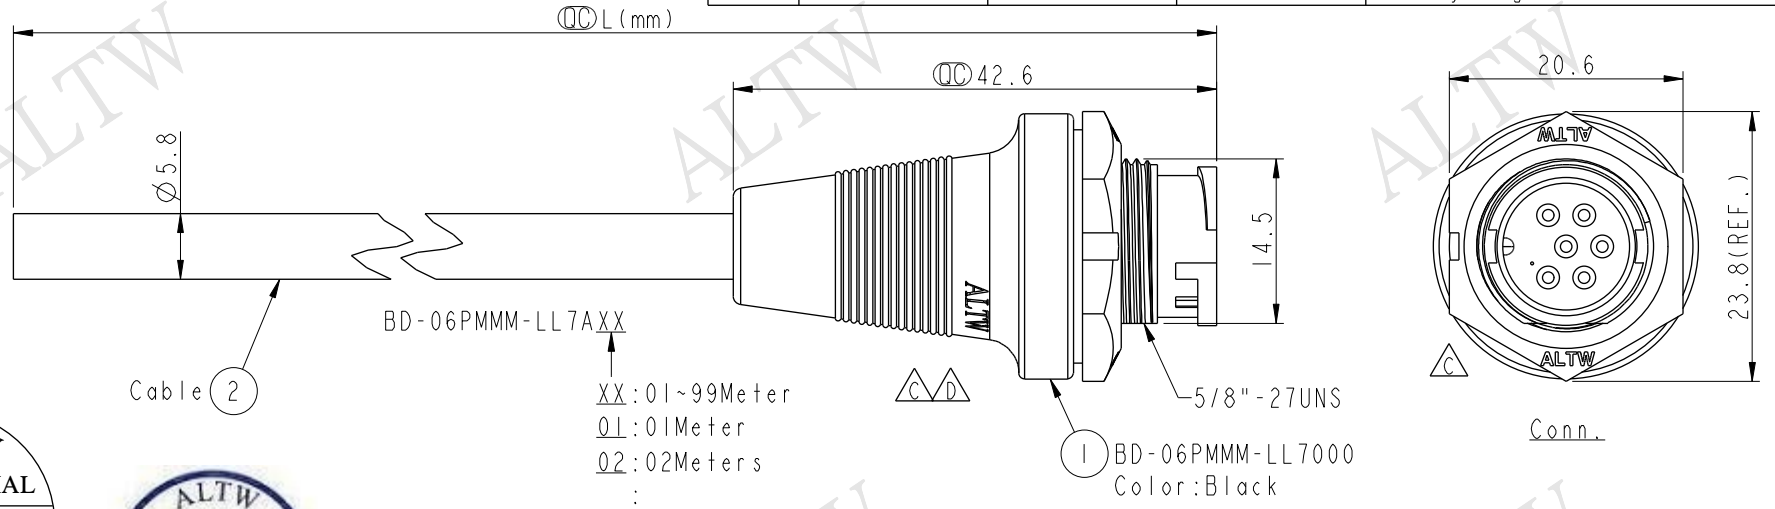

REV.	ECN NO.	DATE	SIGN	DESCRIPTION
B	LEN-8B0384-387	2008/09/19	Shin	Add Note
C	LEN15A0196-199	2015/09/25	Vicky	Update Logo & Note
D	LEN1650399-402	2016/05/13	Ruru	Modify Logo Position

ALTW
CONFIDENTIAL
2016-05-13
R&D DEPT.

ALTW
DCC. DEPT.
CONFIDENTIAL
2016.05.23
ISSUED

BD-06PMMM-LL7AXX
XX: 01-99Meters
01: 01Meter
02: 02Meters
...
99: 99Meters
Cable Length(L): 01-99Meters

1 BD-06PMMM-LL7000
Color: Black

1. Note:
2. CC Important Dimensions To Check
   - Waterproof Rate: IP67
   - Housing: Nylon+GF, Black
   - Male Pin: Copper Alloy, Gold Plated
   - Cable: UL2464 24#*6C+D+Al/My,UV, PVC Jacket, Black, OD=5.8mm
3. $\triangle A$ * Use with waterproof cap or dust cap
     Panel Thickness Max: 2.5mm
   - $\triangle B$ * Use without waterproof cap or dust cap
     Panel Thickness Max: 3.5mm
   - $\triangle C$ * Cable Length Tolerance: 1M: ± 40 mm
     2M~5M: ± 60 mm
     6M~10M: ± 100 mm
     11M~30M: ± 200 mm
     31M~99M: ± 500 mm