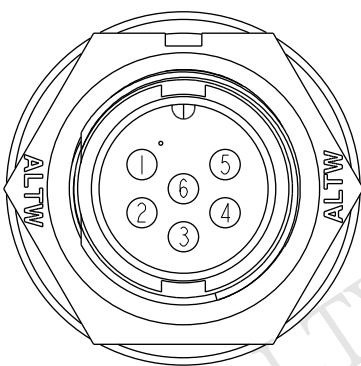

ALTW
DCC. DEPT.
CONFIDENTIAL
2016.05.23
ISSUED

BD-06PMMM-LL7AXX
XX: 01-99Meters
01: 01Meter
02: 02Meters
...
99: 99Meters
Cable Length(L): 01-99Meters

1 BD-06PMMM-LL7000
Color: Black

- Note:
- * CC Important Dimensions To Check
 - * Waterproof Rate: IP67
 - * Housing: Nylon+GF, Black
 - * Male Pin: Copper Alloy, Gold Plated
 - * Cable: UL2464 24#*6C+D+Al/My,UV, PVC Jacket, Black, OD=5.8mm
- $\triangle A$ * Use with waterproof cap or dust cap
Panel Thickness Max: 2.5mm
 - $\triangle B$ * Use without waterproof cap or dust cap
Panel Thickness Max: 3.5mm
 - $\triangle C$ * Cable Length Tolerance: 1M: ± 40 mm
2M~5M: ± 60 mm
6M~10M: ± 100 mm
11M~30M: ± 200 mm
31M~99M: ± 500 mm

Pin Assignments
Front View

Recommended Panel Cut-Out

6	White	白
5	Red	紅
4	Orange	橙
3	Yellow	黃
2	Green	綠
1	Blue	藍
Conn.	Wire Color	
	Pin Out	

UNIT:mm ± 0.5 mm

TITLE
Standard
Cable Lock 6Pin M Conn M Pin

SCALE 3:2 SIZE A4 SHEET 1 OF 1