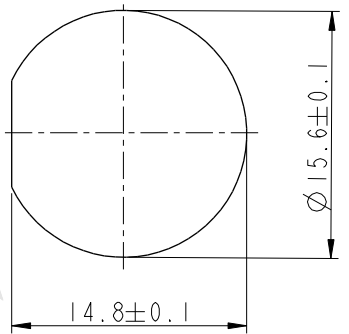

ALTW
DCC. DEPT.
CONFIDENTIAL
2016.05.23
ISSUED

BD-06PMMM-LL7AXX
XX: 01-99Meters
01: 01Meter
02: 02Meters
...
99: 99Meters
Cable Length(L): 01-99Meters

1 BD-06PMMM-LL7000
Color: Black

- Note:
- * CC Important Dimensions To Check
 - * Waterproof Rate: IP67
 - * Housing: Nylon+GF, Black
 - * Male Pin: Copper Alloy, Gold Plated
 - * Cable: UL2464 24#*6C+D+Al/My,UV, PVC Jacket, Black, OD=5.8mm
- $\triangle A$ * Use with waterproof cap or dust cap
Panel Thickness Max: 2.5mm
 - $\triangle B$ * Use without waterproof cap or dust cap
Panel Thickness Max: 3.5mm
 - $\triangle C$ * Cable Length Tolerance: 1M: ± 40 mm
2M~5M: ± 60 mm
6M~10M: ± 100 mm
11M~30M: ± 200 mm
31M~99M: ± 500 mm

Pin Assignments
Front View

Recommended Panel Cut-Out

6	White	白
5	Red	紅
4	Orange	橙
3	Yellow	黃
2	Green	綠
1	Blue	藍
Conn.	Wire Color	
	Pin Out	

UNIT:mm ± 0.5 mm

TITLE
Standard
Cable Lock 6Pin M Conn M Pin

SCALE 3:2 SIZE A4 SHEET 1 OF 1