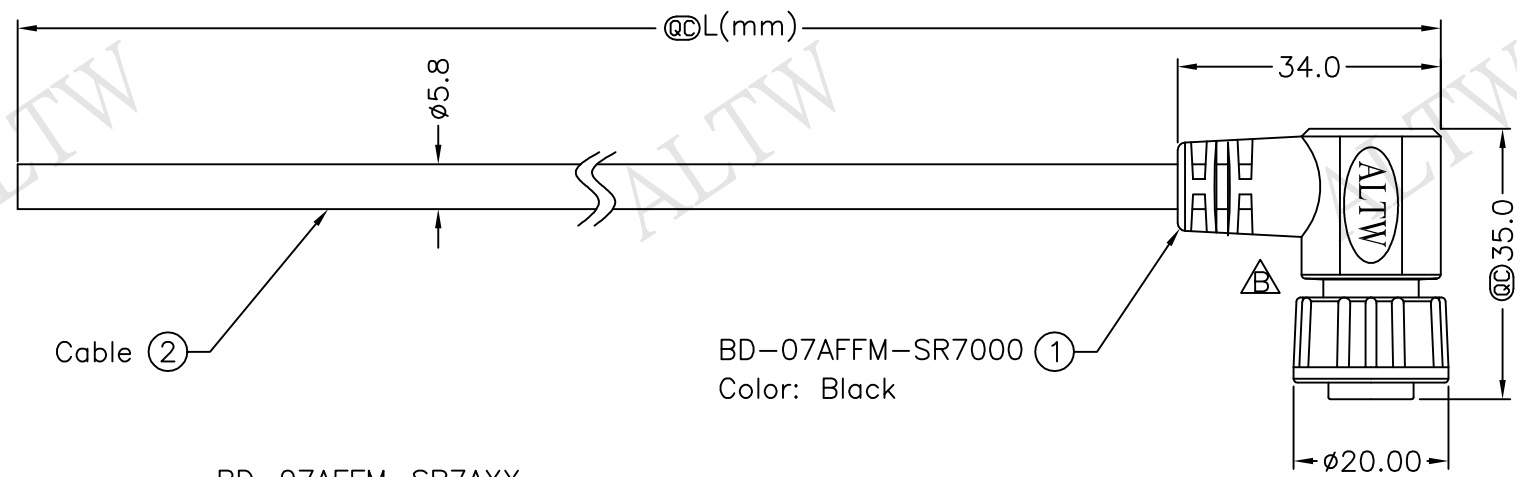

5	6	7	8
REV. B	ECN NO. LEN1610355~358	DATE 2016/01/11	SIGN Ruru
			DESCRIPTION Change Logo & Note

Cable ②

BD-07AFFM-SR7000 ①
Color: Black

BD-07AFFM-SR7AXX

XX:01~99Meter
01:01Meter
02:02Meters
:
:
99:99Meters

Cable Length(L):01~99Meters

Pin Assignments
Front View

7	White
6	Green
5	Brown
4	Red
3	Yellow
2	Orange
1	Blue
Conn.	Wire Color
	Pin Out

Note:

- * @@ Important Dimension To Check.
- * Waterproof Rate: IP67
- * Housing: Black, Nylon+GF
- * Pin: Copper Alloy, Gold Plated
- * Cable: Black, UL2464 24AWG*7C+D+A PVC Jacket UV Resistant, OD=5.8
- * Cable Length Tolerance: 01M: ±40mm
02M~05M: ±60mm
06M~10M: ±100mm
11M~30M: ±200mm
31M~99M: ±500mm

UNIT:mm	
TOLERANCE	±0.5 mm

TITLE	Standard Cable Screw 7Pin F Conn F Pin	
SCALE	Free	SHEET 1 OF 1
REV. B	SIZE A4	QC : Inspection Item

Amphenol LTW
安費諾亮泰企業股份有限公司

ITEM NO	
DWG NO	BD-07AFFM-SR7AXX
CUSTOMER	ALTW