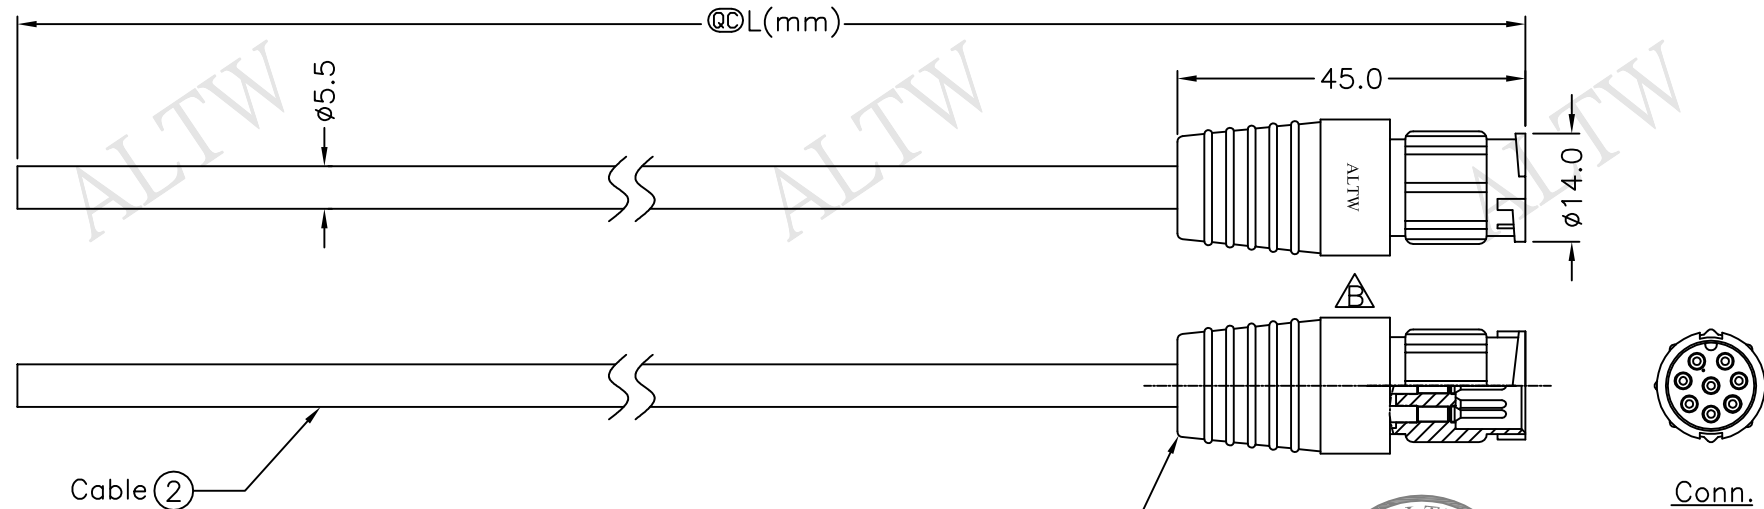

REV.	ECN NO.	DATE	SIGN	DESCRIPTION
B	LEN1590379~82	2015/09/11	Ruru	Change Logo & Note

BD-08BMMM-LL7000 ①  
Color: Black

BD-08BMMM-LL7AXX

XX:01~99Meter  
01:01Meter  
02:02Meters  
:  
:  
99:99Meters

Cable Length(L):01~99Meters

Note:

- \* @C Important Dimensions To Check.
- \* Waterproof Rate: IP67
- \* Housing: Nylon+GF, Black
- \* Pin: Copper Alloy, Gold Plated
- \* Cable: UL2464 24AWG\*8C+Drain+Al/My, PVC Jacket UV Resistant, OD=5.5, Black
- \* Cable Length Tolerance: 01M: ±40mm  
02M~05M: ±60mm  
06M~10M: ±100mm  
11M~30M: ±200mm  
31M~99M: ±500mm

Pin Assignments  
Front View

8	Green
7	Yellow
6	Orange
5	Red
4	Blue
3	White
2	Brown
1	Black
Conn.	Wire Color
Pin Out	

UNIT:mm	
TOLERANCE	±0.5 mm

TITLE		Standard	
Cable Lock 8Pin M Conn M Pin			
SCALE	Free	SHEET	1 OF 1
REV.	B	SIZE	A4
④ :Inspection Item			