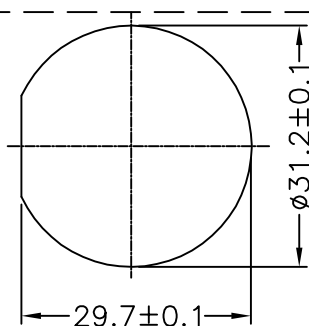

XX:01~99Meter
01:01Meter
02:02Meters
:
:
99:99Meters

Cable Length(L):01~99Meters

Pin Assignments
Front View

Recommended Panel Cut-Out

Red (26AWG)	紅	8
Pink (26AWG)	粉紅	7
Gray (26AWG)	灰	6
Blue (24AWG)	藍	5
Yellow (26AWG)	黃	4
Green (26AWG)	綠	3
Brown (24AWG)	棕	2
White (26AWG)	白	1
Wire Color		Conn.

Pin Out

Note:

- * @C Important Dimension To Check.
- * Waterproof Rate: IP67
- * Housing: Nylon+GF, Black
- * Pin: Copper Alloy, Gold Plated
- * Cable: UL2464 26AWG*6C+24AWG*2C+Drain+Al/My Black, PVC Jacket UV Resistant OD=5.5mm
- * Use with waterproof cap or dust cap
Panel Thickness Max: 2.5mm
- * Use without waterproof cap or dust cap
Panel Thickness Max: 3.5mm
- * Cable Length Tolerance: 01M: ±40mm
02M~05M: ±60mm
06M~10M: ±100mm
11M~30M: ±200mm
31M~99M: ±500mm

UNIT:mm	
TOLERANCE	±0.5

TITLE	Standard	
	Cable Lock 8Pin M Conn. F Pin	
SCALE	Free	SHEET 1 OF 1
REV. E	SIZE A4	@C :Inspection Item

Amphenol LTW
安費諾亮泰企業股份有限公司

ITEM NO	DRAWN BY	DATE
	Ruru	2016/05/13
DWG NO	CHECKED BY	DATE
BDU-08PMFM-LL7AXX	Rita	2016/05/13
CUSTOMER	APPROVED BY	DATE
ALTW	Lisa	2016/05/13