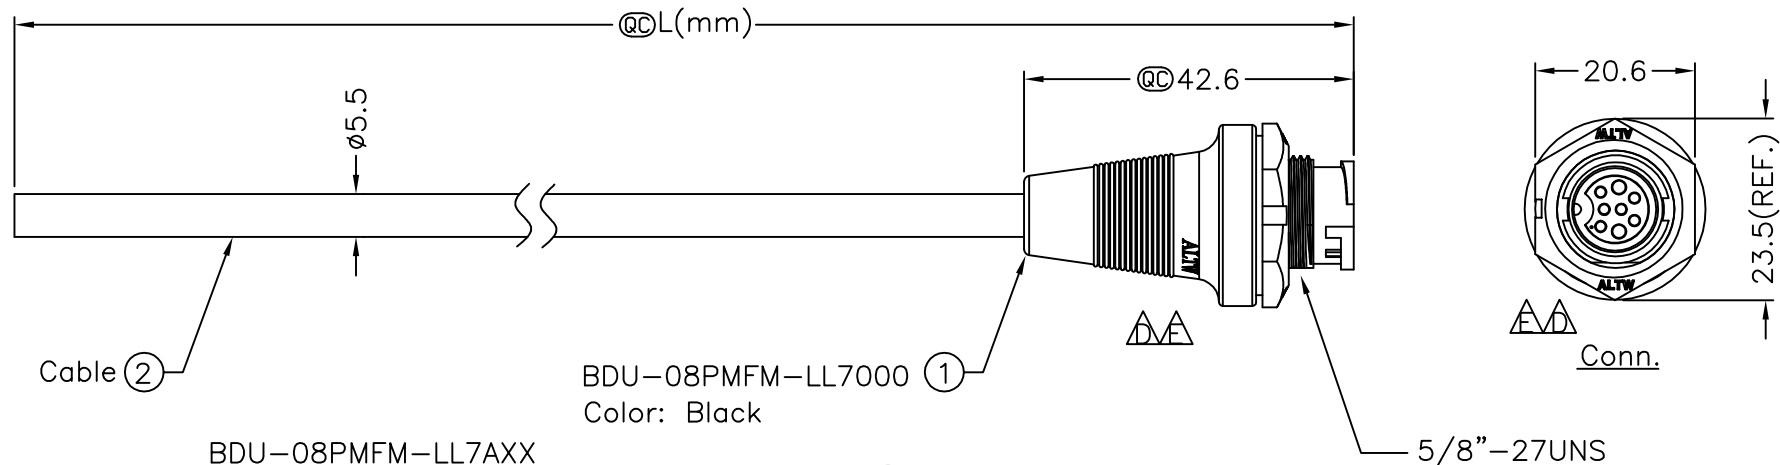

REV.	ECN NO.	DATE	SIGN	DESCRIPTION
C	LEN-8B0584~587	2008/10/30	Ivan	Update Note
D	LEN1610334~337	2016/01/19	Ruru	Change Logo & Note
E	LEN1650431~434	2016/05/13	Ruru	Change View

BDU-08PMFM-LL7AXX

BDU-08PMFM-LL7000
Color: Black

XX:01~99Meter
01:01Meter
02:02Meters
:
:
99:99Meters

Cable Length(L):01~99Meters

Pin Assignments
Front View

Recommended Panel Cut-Out

Red (26AWG)	紅	8
Pink (26AWG)	粉紅	7
Gray (26AWG)	灰	6
Blue (24AWG)	藍	5
Yellow (26AWG)	黃	4
Green (26AWG)	綠	3
Brown (24AWG)	棕	2
White (26AWG)	白	1
Wire Color		Conn.

Pin Out

Note:

- * @C Important Dimension To Check.
- * Waterproof Rate: IP67
- * Housing: Nylon+GF, Black
- * Pin: Copper Alloy, Gold Plated
- * Cable: UL2464 26AWG*6C+24AWG*2C+Drain+Al/My Black, PVC Jacket UV Resistant OD=5.5mm
- * Use with waterproof cap or dust cap
Panel Thickness Max: 2.5mm
- * Use without waterproof cap or dust cap
Panel Thickness Max: 3.5mm
- * Cable Length Tolerance: 01M: ±40mm
02M~05M: ±60mm
06M~10M: ±100mm
11M~30M: ±200mm
31M~99M: ±500mm

UNIT:mm	
TOLERANCE	±0.5

TITLE	Standard	
	Cable Lock 8Pin M Conn. F Pin	
SCALE	Free	SHEET 1 OF 1
REV. E	SIZE A4	@C :Inspection Item

Amphenol LTW
安費諾亮泰企業股份有限公司

ITEM NO	DRAWN BY	DATE
	Ruru	2016/05/13
DWG NO	CHECKED BY	DATE
BDU-08PMFM-LL7AXX	Rita	2016/05/13
CUSTOMER	APPROVED BY	DATE
ALTW	Lisa	2016/05/13