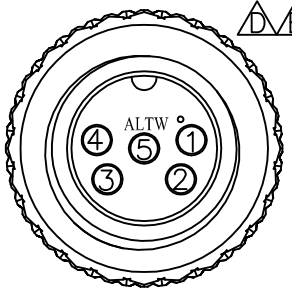

REV.	ECN NO.	DATE	SIGN	DESCRIPTION
C	LEN-790183	2007/09/13	WUFEI	Changed NUT
D	LEN-920142~45	2008/10/06	Li Xiu Zhi	Change Front View
E	LEN1710125~28	2017/01/17	Ruru	Change Logo

BSD-05BFFM-SR6AXX  
 XX:01~99Meter  
 01:01Meter  
 02:02Meters  
 :  
 :  
 99:99Meters  
 Cable Length(L):01~99Meters

Conn.

- Note:
- \* @C Important Dimension.
  - \* Waterproof Rate: IP66
  - \* Housing: Black, Nylon+GF
  - \* Female Pin: Copper Alloy, Gold Plated
  - \* Cable: Black, UL2464 24AWG\*5C+D+Al.My. +Al/My, (UV Resistant) OD=5.0mm
  - \* Cable Length Tolerance: 01M:40mm  
 02M~05M:60mm  
 06M~10M:100mm  
 11M~30M:200mm  
 31M~99M:500mm

Pin Assignments Front View

Shield	Drain	地線
5	Green	綠
4	White	白
3	Black	黑
2	Blue	藍
1	Brown	棕
Conn.	Wire Color	
	Pin Out	

UNIT:mm	
TOLERANCE	±0.5 mm

TITLE	Standard	
	Cable Screw 5Pin F Conn. F Pin	
SCALE	Free	SHEET 1 OF 1
REV.	E	SIZE A4
		QC : Inspection Item