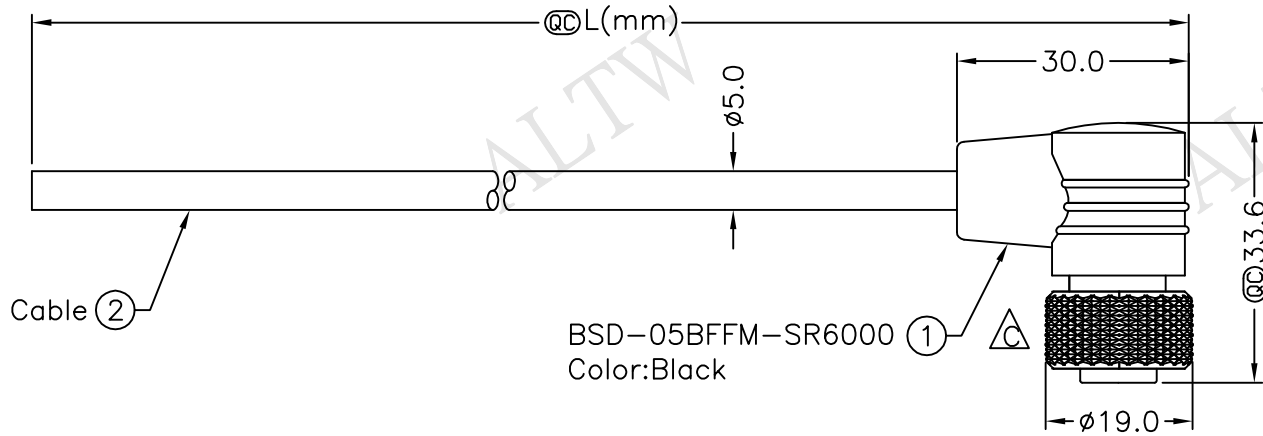

REV.	ECN NO.	DATE	SIGN	DESCRIPTION
C	LEN-790183	2007/09/13	WUFEI	Changed NUT
D	LEN-920142~45	2008/10/06	Li Xiu Zhi	Change Front View
E	LEN1710125~28	2017/01/17	Ruru	Change Logo

BSD-05BFFM-SR6AXX  
 XX:01~99Meter  
 01:01Meter  
 02:02Meters  
 :  
 :  
 99:99Meters  
 Cable Length(L):01~99Meters

Conn.

- Note:
- \* @C Important Dimension.
  - \* Waterproof Rate: IP66
  - \* Housing: Black, Nylon+GF
  - \* Female Pin: Copper Alloy, Gold Plated
  - \* Cable: Black, UL2464 24AWG\*5C+D+Al.My. +Al/My, (UV Resistant) OD=5.0mm
  - \* Cable Length Tolerance: 01M:40mm  
 02M~05M:60mm  
 06M~10M:100mm  
 11M~30M:200mm  
 31M~99M:500mm

Pin Assignments Front View

Shield	Drain	地線
5	Green	綠
4	White	白
3	Black	黑
2	Blue	藍
1	Brown	棕
Conn.	Wire Color	
	Pin Out	

UNIT:mm	
TOLERANCE	±0.5 mm

TITLE	Standard	
	Cable Screw 5Pin F Conn. F Pin	
SCALE	Free	SHEET 1 OF 1
REV.	E	SIZE A4
		QC : Inspection Item