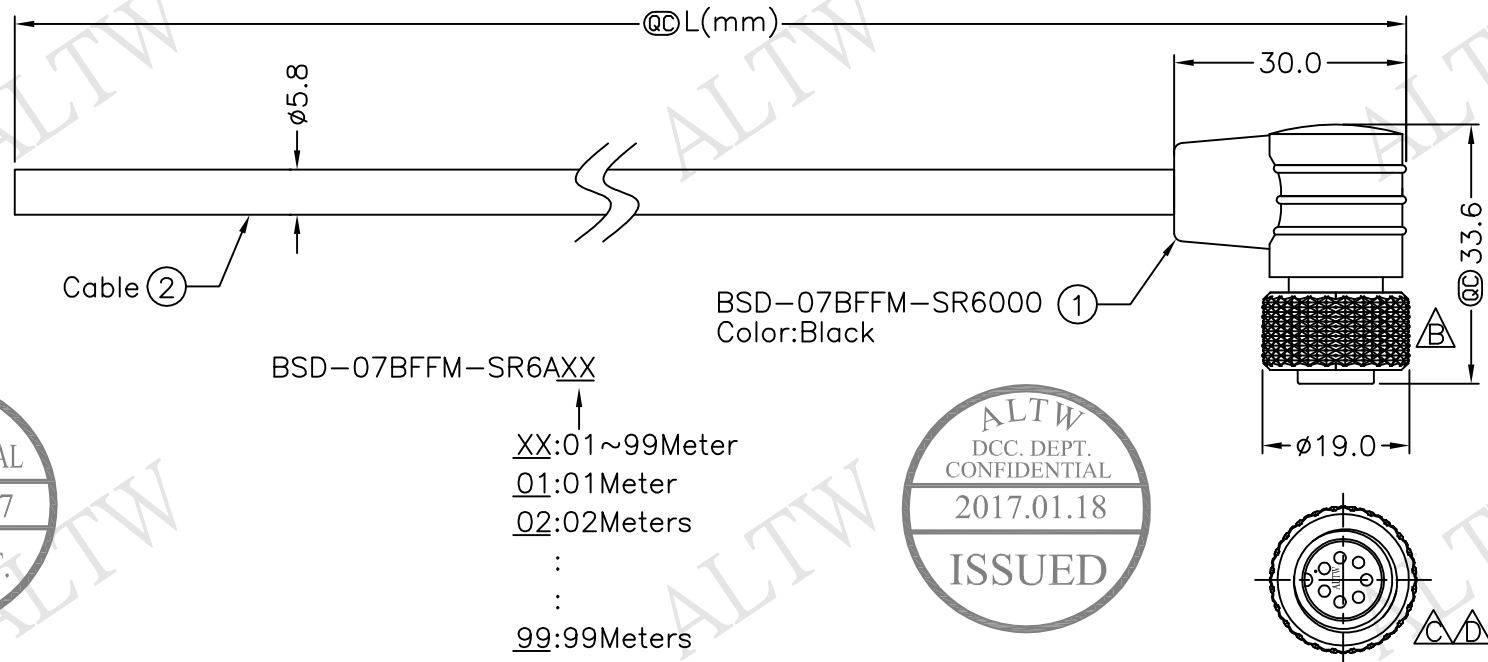

REV.	ECN NO.	DATE	SIGN	DESCRIPTION
B	LEN-790199	2007/09/13	WUFEI	Change Nut
C	LEN-920162~65	2008/10/07	Li Xiu Zhi	Change View
D	LEN1710084~87	2017/01/17	Ruru	Change Logo

BSD-07BFFM-SR6AXX
 XX:01~99Meter
 01:01Meter
 02:02Meters
 :
 :
 99:99Meters
 Cable Length(L):01~99Meters

Shield	Drain	地線
7	White	白
6	Green	綠
5	Brown	棕
4	Red	紅
3	Yellow	黃
2	Orange	桔
1	Blue	藍
Conn.	Wire Color	

Pin Out

Note:
 * @@ Important Dimension To Check.
 * Waterproof Rate: IP66
 * Housing: Black, Nylon+GF
 * Pin: Copper Alloy, Gold Plated
 * Cable: Black, UL2464 24#*7C+D+Al/My (UV Resistant) OD=5.8mm
 * Cable Length Tolerance: 01M:40mm
 02M~05M:60mm
 06M~10M:100mm
 11M~30M:200mm
 31M~99M:500mm

UNIT:mm		TITLE
TOLERANCE		Standard, Cable Screw 7Pin F Conn F Pin
±0.5 mm	SCALE Free	SHEET 1 OF 1
	REV. D	SIZE A4
		QC : Inspection Item

Amphenol LTW
 安費諾亮泰企業股份有限公司

ITEM NO	DRAWN BY	DATE
	Ruru	2017/01/17
DWG NO	CHECKED BY	DATE
BSD-07BFFM-SR6AXX	Rita	2017/01/17
CUSTOMER	APPROVED BY	DATE
ALTW	Max	2017/01/17