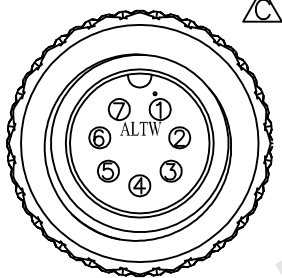

REV.	ECN NO.	DATE	SIGN	DESCRIPTION
B	LEN-790199	2007/09/13	WUFEI	Change Nut
C	LEN-920162~65	2008/10/07	Li Xiu Zhi	Change View
D	LEN1710084~87	2017/01/17	Ruru	Change Logo

BSD-07BFFM-SR6AXX
 XX:01~99Meter
 01:01Meter
 02:02Meters
 :
 :
 99:99Meters
 Cable Length(L):01~99Meters

Shield	Drain	地線
7	White	白
6	Green	綠
5	Brown	棕
4	Red	紅
3	Yellow	黃
2	Orange	桔
1	Blue	藍
Conn.	Wire Color	

Pin Out

Note:
 * @@ Important Dimension To Check.
 * Waterproof Rate: IP66
 * Housing: Black, Nylon+GF
 * Pin: Copper Alloy, Gold Plated
 * Cable: Black, UL2464 24#*7C+D+Al/My (UV Resistant) OD=5.8mm
 * Cable Length Tolerance: 01M:40mm
 02M~05M:60mm
 06M~10M:100mm
 11M~30M:200mm
 31M~99M:500mm

UNIT:mm		TITLE
TOLERANCE		Standard, Cable Screw 7Pin F Conn F Pin
±0.5 mm	SCALE Free	SHEET 1 OF 1
	REV. D	SIZE A4
		QC : Inspection Item

Amphenol LTW
 安費諾亮泰企業股份有限公司

ITEM NO	DRAWN BY	DATE
	Ruru	2017/01/17
DWG NO	CHECKED BY	DATE
BSD-07BFFM-SR6AXX	Rita	2017/01/17
CUSTOMER	APPROVED BY	DATE
ALTW	Max	2017/01/17