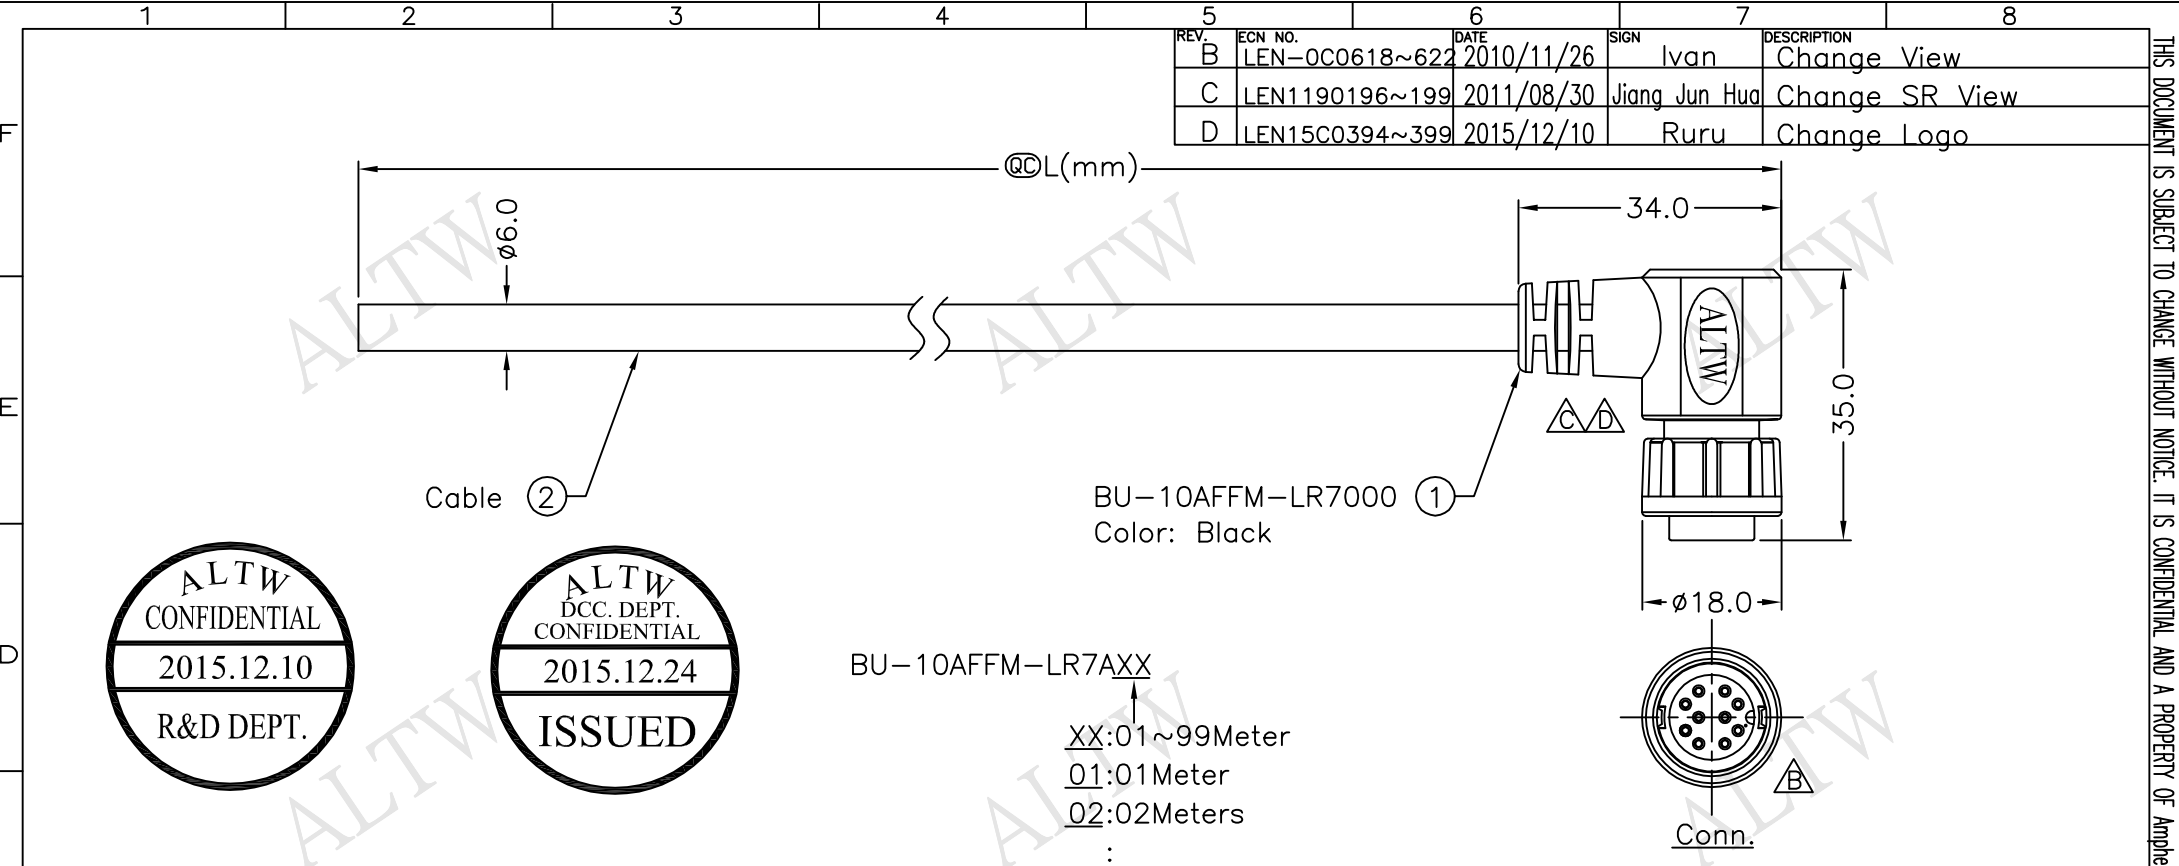

REV.	ECN NO.	DATE	SIGN	DESCRIPTION
B	LEN-0C0618~622	2010/11/26	Ivan	Change View
C	LEN1190196~199	2011/08/30	Jiang Jun Hua	Change SR View
D	LEN15C0394~399	2015/12/10	Ruru	Change Logo

Cable ②

BU-10AFFM-LR7000 ①
Color: Black

BU-10AFFM-LR7AXX

XX:01~99Meter
01:01Meter
02:02Meters
:
:
99:99Meters

Cable Length(L):01~99Meters

Conn.

Note:

- * @@ Important Dimension To Check.
- * Waterproof Rate: IP67
- * Housing: Nylon+GF, Black
- * Pin: Copper Alloy, Gold Plated
- * Cable: UL246 26AWG*10C+Drain+Al/My PVC Jacket UV Resistant, OD=6.0, Black
- * Cable Length Tolerance:01M:±40mm
02M~05M:±60mm
06M~10M:±100mm
11M~30M:±200mm
31M~99M:±500mm

Pin Assignments Front View

Orange	橙	10
Black	黑	9
Red	紅	8
Pink	粉紅	7
Gray	灰	6
Yellow	黃	5
Green	綠	4
White	白	3
Blue	藍	2
Brown	棕	1
Wire Color		Conn.

Pin Out

UNIT:mm	
TOLERANCE	±0.5 mm

TITLE	Standard	
	Cable Lock 10Pin F Conn. F Pin	
SCALE	Free	SHEET 1 OF 1
REV. D	SIZE A4	QC :Inspection Item