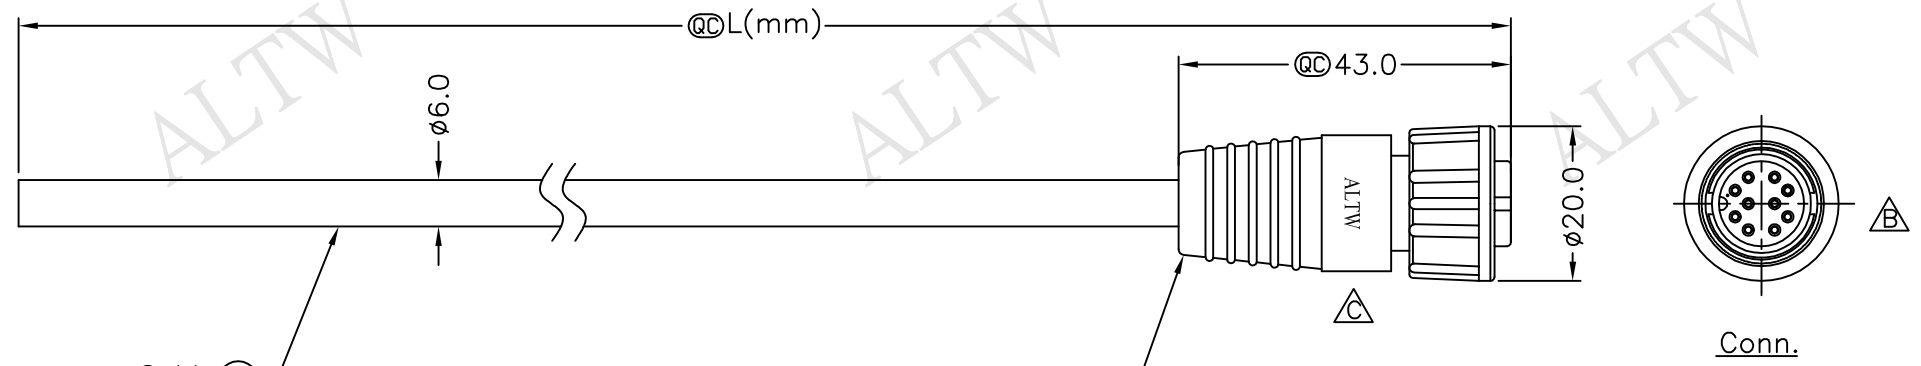

REV.	ECN NO.	DATE	SIGN	DESCRIPTION
B	LEN-0C0641~645	2010/11/26	Ivan	Change View
C	LEN15C0415~420	2015/12/10	Ruru	Change Logo

BU-10BFFM-SL7000 (1)
Color: Black

BU-10BFFM-SL7AXX
XX:01~99Meters
01:01Meter
02:02Meters
:
:
99:99Meters
Cable Length(L):01~99Meters

- Note:
- * @C Important Dimension To Check.
 - * Waterproof Rate: IP67
 - * Housing: Nylon+GF, Black
 - * Pin: Copper Alloy, Gold Plated
 - * Cable: UL2464 26AWG*10C+Drain+Al/My PVC Jacket UV Resistant OD=6.0mm, Black
 - * Cable Length Tolerance: 01M:±40mm
02M~05M:±60mm
06M~10M:±100mm
11M~30M:±200mm
31M~99M:±500mm

10	Orange	橘
9	Black	黑
8	Red	紅
7	Pink	粉紅
6	Gray	灰
5	Yellow	黃
4	Green	綠
3	White	白
2	Blue	藍
1	Brown	棕
Conn.	Wire Color	Pin Out

Pin Assignments Front View

UNIT:mm	
TOLERANCE	±0.5 mm

TITLE	Standard Cable Screw 10Pin F Conn. F Pin	
SCALE	Free	SHEET 1 OF 1
REV.	C	SIZE A4 @C :Inspection Item