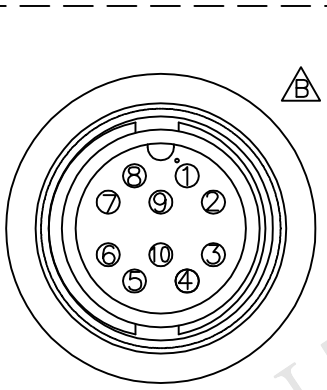

REV.	ECN NO.	DATE	SIGN	DESCRIPTION
B	LEN-0C0641~645	2010/11/26	Ivan	Change View
C	LEN15C0415~420	2015/12/10	Ruru	Change Logo

BU-10BFFM-SL7000 (1)
Color: Black

BU-10BFFM-SL7AXX
XX:01~99Meters
01:01Meter
02:02Meters
:
:
99:99Meters
Cable Length(L):01~99Meters

- Note:
- * @C Important Dimension To Check.
 - * Waterproof Rate: IP67
 - * Housing: Nylon+GF, Black
 - * Pin: Copper Alloy, Gold Plated
 - * Cable: UL2464 26AWG*10C+Drain+Al/My PVC Jacket UV Resistant OD=6.0mm, Black
 - * Cable Length Tolerance: 01M:±40mm
02M~05M:±60mm
06M~10M:±100mm
11M~30M:±200mm
31M~99M:±500mm

10	Orange	橘
9	Black	黑
8	Red	紅
7	Pink	粉紅
6	Gray	灰
5	Yellow	黃
4	Green	綠
3	White	白
2	Blue	藍
1	Brown	棕
Conn.	Wire Color	Pin Out

Pin Assignments Front View

UNIT:mm	
TOLERANCE	±0.5 mm

TITLE	Standard Cable Screw 10Pin F Conn. F Pin	
SCALE	Free	SHEET 1 OF 1
REV.	C	SIZE A4 @C :Inspection Item