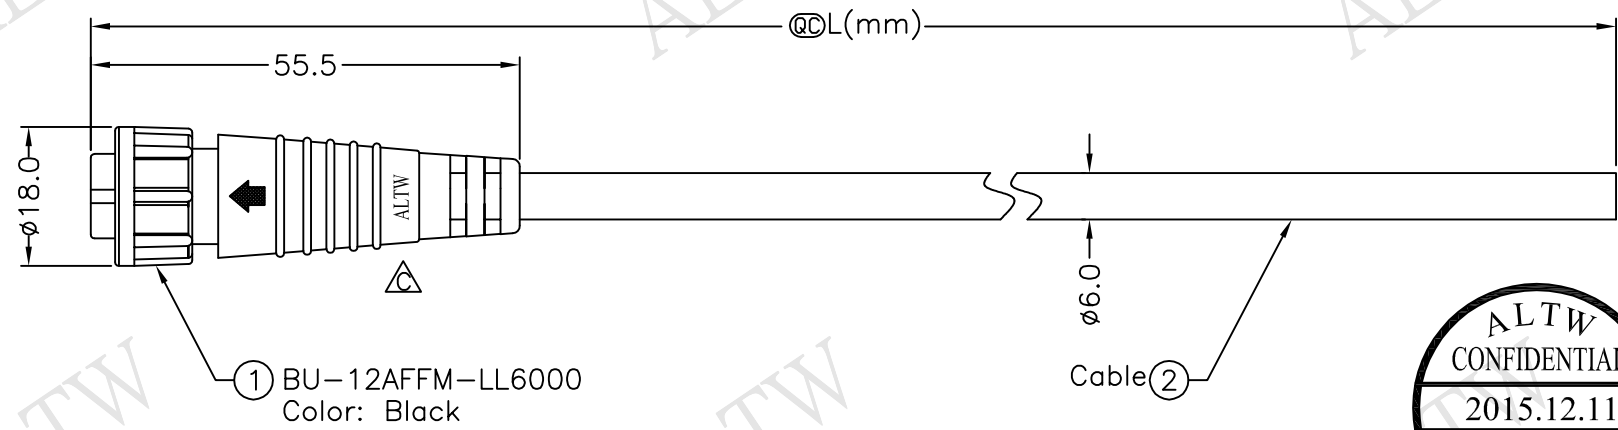

REV.	ECN NO.	DATE	SIGN	DESCRIPTION
B	LEN-0C0647~650	2010/11/26	Ivan	Change View
C	LEN15C0422~425	2015/12/11	Ruru	Change Logo

Pin Assignments
Front View

12	Light Green	淺綠
11	Purple	紫
10	Orange	橙
9	Black	黑
8	Red	紅
7	Pink	粉紅
6	Gray	灰
5	Yellow	黃
4	Green	綠
3	White	白
2	Blue	藍
1	Brown	棕
Conn	Wire Color	
	Pin Out	

BU-12AFFM-LL6AXX
 XX:01~99Meter
 01:01Meter
 02:02Meters
 ...
 99:99Meters
 Cable Length(L):01~99Meters

- Note:
- * @Q Important Dimension To Check.
 - * Waterproof Rate: IP66
 - * Housing: Nylon+GF, Black
 - * Female Pin: Copper Alloy, Gold Plated
 - * Cable: UL2464 26AWG*12C+Drain+Al/My (UV Resistant) OD=6.0mm, Black
 - * Cable Length Tolerance: 01M:±40mm
 02M~05M:±60mm
 06M~10M:±100mm
 11M~30M:±200mm
 31M~99M:±500mm

UNIT:mm	
TOLERANCE	±0.5 mm

TITLE Bu-12AFFM-L180 To Cable	
SCALE Free	SHEET 1 OF 1
REV. C	SIZE A4
QC :Inspection Item	

Amphenol LTW
 安費諾亮泰企業股份有限公司

ITEM NO	DRAWN BY Ruru	DATE 2015/12/11
DWG NO BU-12AFFM-LL6AXX	CHECKED BY Rita	DATE 2015/12/11
CUSTOMER ALTW	APPROVED BY Lisa	DATE 2015/12/11