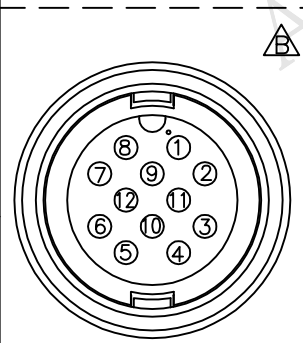

REV.	ECN NO.	DATE	SIGN	DESCRIPTION
B	LEN-0C0647~650	2010/11/26	Ivan	Change View
C	LEN15C0422~425	2015/12/11	Ruru	Change Logo

Pin Assignments
Front View

12	Light Green	淺綠
11	Purple	紫
10	Orange	橙
9	Black	黑
8	Red	紅
7	Pink	粉紅
6	Gray	灰
5	Yellow	黃
4	Green	綠
3	White	白
2	Blue	藍
1	Brown	棕
Conn	Wire Color	
	Pin Out	

BU-12AFFM-LL6AXX
 XX:01~99Meter
 01:01Meter
 02:02Meters
 ...
 99:99Meters
 Cable Length(L):01~99Meters

- Note:
- * @Q Important Dimension To Check.
 - * Waterproof Rate: IP66
 - * Housing: Nylon+GF, Black
 - * Female Pin: Copper Alloy, Gold Plated
 - * Cable: UL2464 26AWG*12C+Drain+Al/My (UV Resistant) OD=6.0mm, Black
 - * Cable Length Tolerance: 01M:±40mm
 02M~05M:±60mm
 06M~10M:±100mm
 11M~30M:±200mm
 31M~99M:±500mm

UNIT:mm	
TOLERANCE	±0.5 mm

TITLE Bu-12AFFM-L180 To Cable	
SCALE Free	SHEET 1 OF 1
REV. C	SIZE A4
QC :Inspection Item	

Amphenol LTW
 安費諾亮泰企業股份有限公司

ITEM NO	DRAWN BY Ruru	DATE 2015/12/11
DWG NO BU-12AFFM-LL6AXX	CHECKED BY Rita	DATE 2015/12/11
CUSTOMER ALTW	APPROVED BY Lisa	DATE 2015/12/11