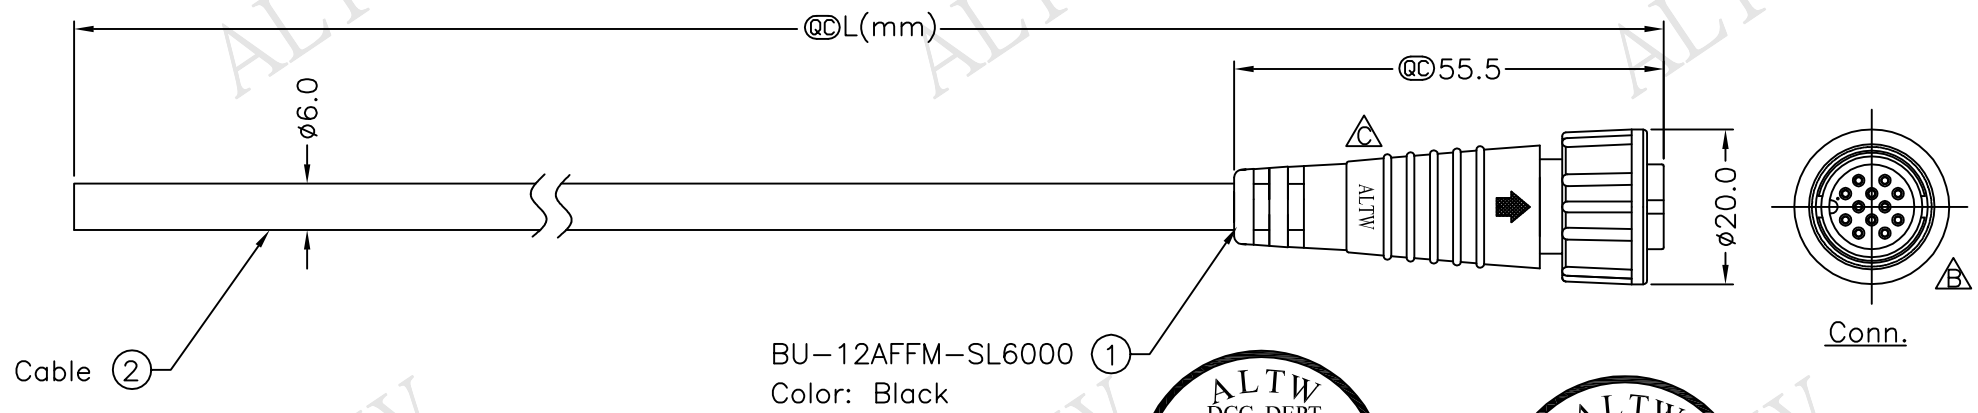

BU-12AFFM-SL6000
Color: Black

Pin Assignments
Front View

Light Green	淺綠	12
Purple	紫	11
Orange	橙	10
Black	黑	9
Red	紅	8
Pink	粉紅	7
Gray	灰	6
Yellow	黃	5
Green	綠	4
White	白	3
Blue	藍	2
Brown	棕	1
Wire Color		Conn.
Pin Out		

BU-12AFFM-SL6AXX
 ↑
 XX:01~99Meter
 01:01Meter
 02:02Meters
 :
 :
 99:99Meters
 Cable Length(L):01~99Meters

- Note:
- * @C Important Dimension To Check.
 - * Waterproof Rate: IP66
 - * Housing: Nylon+GF, Black
 - * Pin: Copper Alloy, Gold Plated
 - * Cable: UL2464 26AWG*12C+Drain+Al/My PVC Jacket UV Resistant, OD=6.0, Black
 - * Cable Length Tolerance: 01M:±40mm
 02M~05M:±60mm
 06M~10M:±100mm
 11M~30M:±200mm
 31M~99M:±500mm

UNIT:mm		TITLE	Standard
TOLERANCE	±0.5 mm	Cable Screw 12Pin F Conn. F Pin	
SCALE	Free	SHEET	1 OF 1
REV.	C	SIZE	A4
		@C	:Inspection Item

Amphenol LTW
安費諾亮泰企業股份有限公司

ITEM NO	DRAWN BY	DATE
DWG NO	CHECKED BY	DATE
CUSTOMER	APPROVED BY	DATE
ALTW	Ruru	2015/12/14
	Rita	2015/12/14
	Lisa	2015/12/14