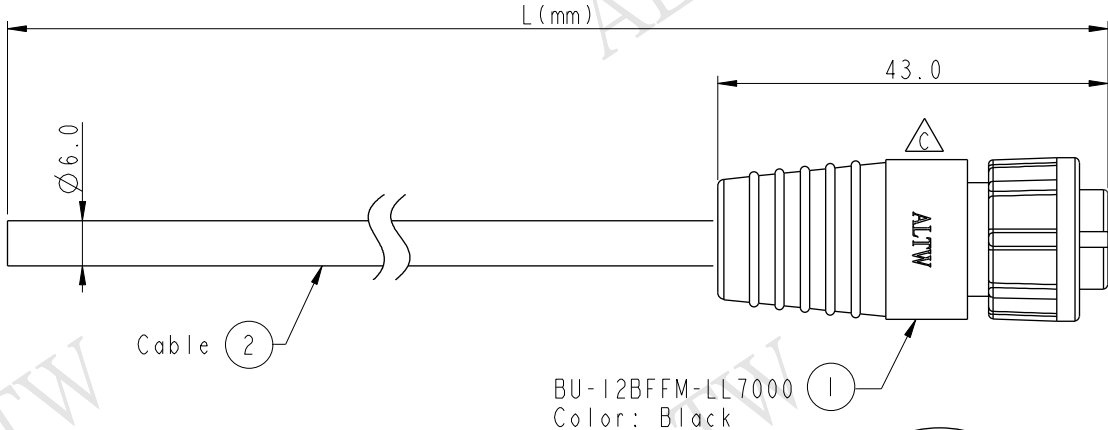

REV.	ECN NO.	DATE	SIGN	DESCRIPTION
B	LEN-0C0672-675	2010/11/26	Ivan	Change View
C	LEN15C0443-449	2015/12/14	Ruru	Change Logo

BU-12BFFM-LL7000
Color: Black

BU-12BFFM-LL7A XX
 XX : 01~99Meters
 01 : 01Meter
 02 : 02Meters
 ...
 99 : 99Meters
 Cable Length(L): 01~99Meters

- Note:
- * \varnothing Important Dimension To Check.
 - * Waterproof Rate: IP67.
 - * Housing: Nylon+GF, Black
 - * Female Pin: Copper Alloy, Gold Plated
 - * O-Ring: EPDM, Black
 - * Lock Nut: Nylon+GF, Black
 - * Cable: UL2464 26AWG*12C+Drain+Al/My PVC Jacket UV Resistant, OD=6.0, Black.
 - * Cable Length Tolerance:
 - 02M~05M: ±60mm
 - 06M~10M: ±100mm
 - 11M~30M: ±200mm
 - 31M~99M: ±500mm

12	Light Green	淺綠
11	Purple	紫
10	Orange	橙
9	Black	黑
8	Red	紅
7	Pink	粉紅
6	Gray	灰
5	Yellow	黃
4	Green	綠
3	White	白
2	Blue	藍
1	Brown	棕
Conn	Wire Color	Pin Out

UNIT: mm TOLERANCE ±0.5mm	TITLE Standard Cable Lock 12Pin F Conn F Pin			Amphenol LTW 安費諾亮泰企業股份有限公司	ITEM NO	DRAWN BY Ruru	DATE 2015-12-14
	SCALE 1:1	SIZE A4	SHEET 1 OF 1		DWG NO BU-12BFFM-LL7AXX	CHECKED BY Rita	DATE 2015-12-14
	REV. C	WC-REV. A.1	QC: Inspection item		CUSTOMER ALTW	APPROVED BY Lisa	DATE 2015-12-14