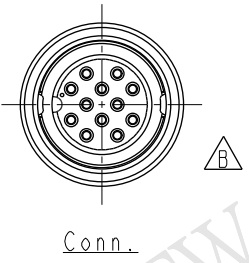

REV.	ECN NO.	DATE	SIGN	DESCRIPTION
B	LEN-0C0672-675	2010/11/26	Ivan	Change View
C	LEN15C0443-449	2015/12/14	Ruru	Change Logo

BU-12BFFM-LL7000
Color: Black

BU-12BFFM-LL7A XX
 XX : 01~99Meters
 01 : 01Meter
 02 : 02Meters
 ...
 99 : 99Meters
 Cable Length(L): 01~99Meters

- Note:
- * \varnothing Important Dimension To Check.
 - * Waterproof Rate: IP67.
 - * Housing: Nylon+GF, Black
 - * Female Pin: Copper Alloy, Gold Plated
 - * O-Ring: EPDM, Black
 - * Lock Nut: Nylon+GF, Black
 - * Cable: UL2464 26AWG*12C+Drain+Al/My PVC Jacket UV Resistant, OD=6.0, Black.
 - * Cable Length Tolerance:
 - 02M~05M: ±60mm
 - 06M~10M: ±100mm
 - 11M~30M: ±200mm
 - 31M~99M: ±500mm

12	Light Green	淺綠
11	Purple	紫
10	Orange	橙
9	Black	黑
8	Red	紅
7	Pink	粉紅
6	Gray	灰
5	Yellow	黃
4	Green	綠
3	White	白
2	Blue	藍
1	Brown	棕
Conn	Wire Color	Pin Out

UNIT: mm TOLERANCE ±0.5mm	TITLE Standard Cable Lock 12Pin F Conn F Pin			Amphenol LTW 安費諾亮泰企業股份有限公司	ITEM NO	DRAWN BY Ruru	DATE 2015-12-14
	SCALE 1:1	SIZE A4	SHEET 1 OF 1		DWG NO BU-12BFFM-LL7AXX	CHECKED BY Rita	DATE 2015-12-14
	REV. C	WC-REV. A.1	QC: Inspection item		CUSTOMER ALTW	APPROVED BY Lisa	DATE 2015-12-14