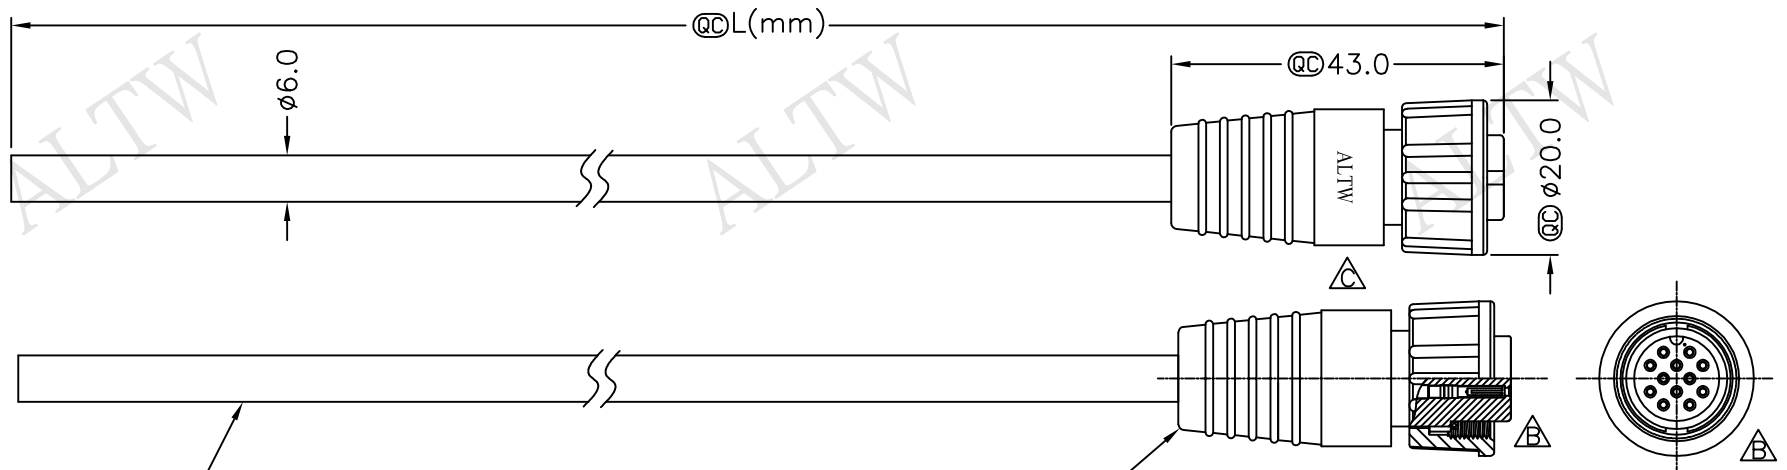

REV.	ECN NO.	DATE	SIGN	DESCRIPTION
B	LEN-0C0677~681	2010/11/26	Ivan	Change View
C	LEN15C0450~454	2015/12/14	Ruru	Change Logo

Cable ②

BU-12BFFM-SL7000 ①
Color: Black

BU-12BFFM-SL7AXX
XX:01~99Meter
01:01Meter
02:02Meters
⋮
99:99Meters
Cable Length(L):01~99Meters

- Note:
- * @C Important Dimension To Check.
 - * Waterproof Rate: IP67
 - * Housing: Nylon+GF, Black
 - * Female Pin: Copper Alloy, Gold Plated
 - * Cable: UL2464 26AWG*12C+Drain+Al/My, PVC Jacket UV Resistant, OD=6.0, Black
 - * Cable Length Tolerance: 01M:±40mm
02M~05M:±60mm
06M~10M:±100mm
11M~30M:±200mm
31M~99M:±500mm

Pin Assignments Front View

12	Light Green	淺綠
11	Purple	紫
10	Orange	橙
9	Black	黑
8	Red	紅
7	Pink	粉紅
6	Gray	灰
5	Yellow	黃
4	Green	綠
3	White	白
2	Blue	藍
1	Brown	棕
Conn.	Wire Color	Pin Out

UNIT:mm	
TOLERANCE	±0.5 mm

TITLE	Standard Cable Screw 12Pin F Conn F Pin	
SCALE	Free	SHEET 1 OF 1
REV.	C	SIZE A4 @C :Inspection Item

Amphenol LTW
安費諾亮泰企業股份有限公司

ITEM NO	DRAWN BY	DATE
DWG NO	CHECKED BY	DATE
CUSTOMER	APPROVED BY	DATE
	Ruru	2015/12/14
BU-12BFFM-SL7AXX	Rita	2015/12/14
ALTW	Lisa	2015/12/14