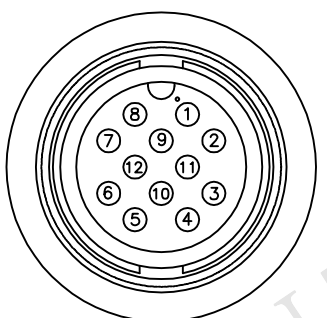

REV.	ECN NO.	DATE	SIGN	DESCRIPTION
B	LEN-0C0677~681	2010/11/26	Ivan	Change View
C	LEN15C0450~454	2015/12/14	Ruru	Change Logo

Cable ②

BU-12BFFM-SL7000 ①
Color: Black

BU-12BFFM-SL7AXX
XX:01~99Meter
01:01Meter
02:02Meters
⋮
99:99Meters
Cable Length(L):01~99Meters

- Note:
- * @C Important Dimension To Check.
 - * Waterproof Rate: IP67
 - * Housing: Nylon+GF, Black
 - * Female Pin: Copper Alloy, Gold Plated
 - * Cable: UL2464 26AWG*12C+Drain+Al/My, PVC Jacket UV Resistant, OD=6.0, Black
 - * Cable Length Tolerance: 01M:±40mm
02M~05M:±60mm
06M~10M:±100mm
11M~30M:±200mm
31M~99M:±500mm

Pin Assignments Front View

12	Light Green	淺綠
11	Purple	紫
10	Orange	橙
9	Black	黑
8	Red	紅
7	Pink	粉紅
6	Gray	灰
5	Yellow	黃
4	Green	綠
3	White	白
2	Blue	藍
1	Brown	棕
Conn.	Wire Color	Pin Out

UNIT:mm	
TOLERANCE	±0.5 mm

TITLE	Standard Cable Screw 12Pin F Conn F Pin	
SCALE	Free	SHEET 1 OF 1
REV.	C	SIZE A4 @C :Inspection Item

Amphenol LTW
安費諾亮泰企業股份有限公司

ITEM NO	DRAWN BY	DATE
DWG NO	CHECKED BY	DATE
CUSTOMER	APPROVED BY	DATE
	Ruru	2015/12/14
BU-12BFFM-SL7AXX	Rita	2015/12/14
ALTW	Lisa	2015/12/14