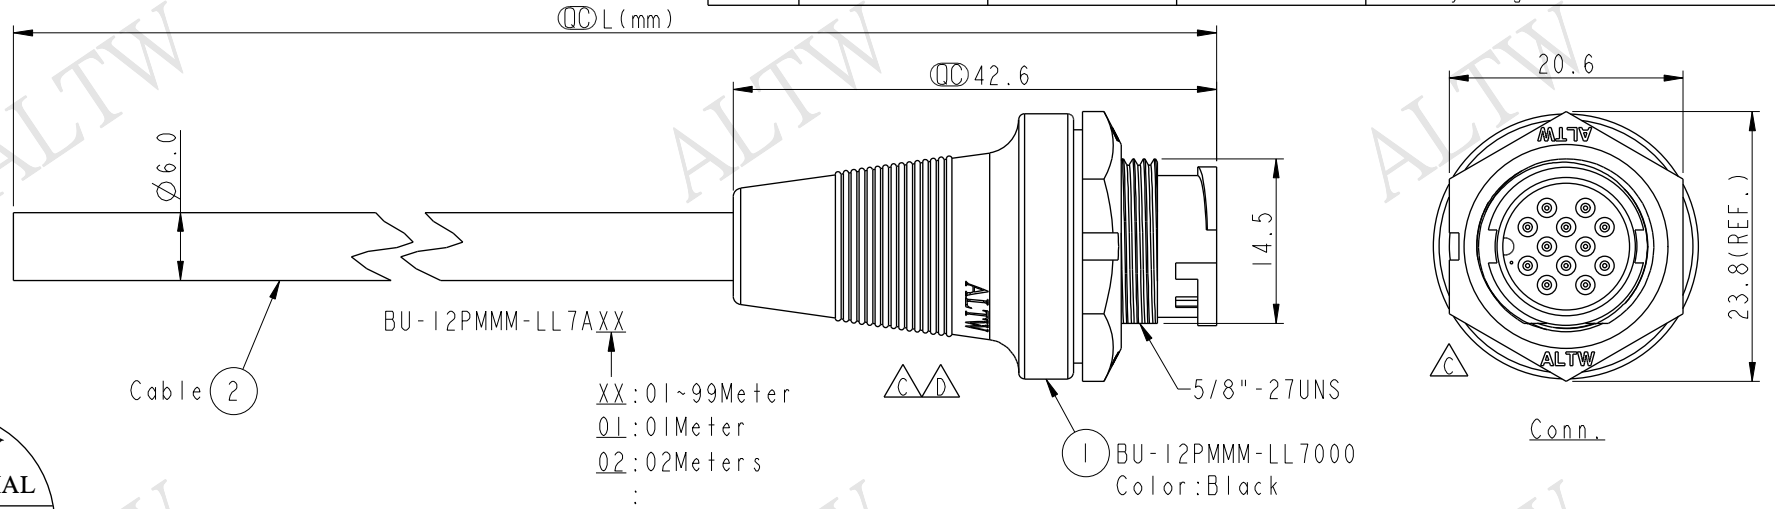

REV.	ECN NO.	DATE	SIGN	DESCRIPTION
B	LEN-8B0411-414	2015/09/22	Shin	Add Note
C	LEN1590291-297	2015/09/07	Vicky	Update Logo & Note
D	LEN1650559-565	2016/05/17	Ruru	Modify Logo Position

BU-12PMMM-LL7AXX
 XX: 01-99Meters
 01: 01Meter
 02: 02Meters
 ...
 99: 99Meters
 Cable Length(L): 01-99Meters

12	Light Green	淺綠
11	Purple	紫
10	Orange	橙
9	Black	黑
8	Red	紅
7	Pink	粉紅
6	Gray	灰
5	Yellow	黃
4	Green	綠
3	White	白
2	Blue	藍
1	Brown	棕
Conn.	Wire Color	
	Pin Out	

Note:
 * CC Important Dimensions To Check
 * Waterproof Rate: IP67
 * Housing: Nylon+GF, Black
 * Male Pin: Copper Alloy, Gold Plated
 * Cable: UL2464 26#*12C+D+Al/My,UV, PVC Jacket, Black, OD=6.0mm
 A * Use with waterproof cap or dust cap
 Panel Thickness Max: 2.5mm
 B * Use without waterproof cap or dust cap
 Panel Thickness Max: 3.5mm
 C * Cable Length Tolerance: 1M: ± 40 mm
 2M~5M: ± 60 mm
 6M~10M: ± 100 mm
 11M~30M: ± 200 mm
 31M~99M: ± 500 mm

UNIT:mm
 TOLERANCE
 ± 0.5 mm

TITLE
 Standard
 Cable Lock 12Pin M Conn M Pin
 SCALE 3:2 SIZE A4 SHEET 1 OF 1
 REV. D WC-REV. A.1 CC : Inspection item

Amphenol LTW
 安費諾亮泰企業股份有限公司

ITEM NO	DRAWN BY	DATE
DWG NO BU-12PMMM-LL7AXX	Ruru	2016-05-17
CUSTOMER	CHECKED BY	DATE
ALTW	Rita	2016-05-17
	APPROVED BY	DATE
	Lisa	2016-05-17