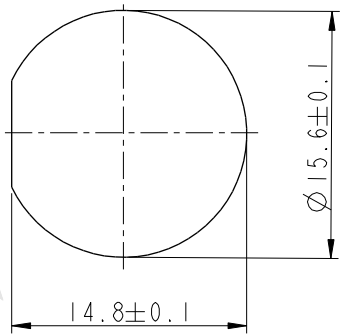

REV.	ECN NO.	DATE	SIGN	DESCRIPTION
B	LEN-8B0411-414	2015/09/22	Shin	Add Note
C	LEN1590291-297	2015/09/07	Vicky	Update Logo & Note
D	LEN1650559-565	2016/05/17	Ruru	Modify Logo Position

BU-12PMMM-LL7AXX
 XX: 01-99Meters
 01: 01Meter
 02: 02Meters
 ...
 99: 99Meters
 Cable Length(L): 01-99Meters

12	Light Green	淺綠
11	Purple	紫
10	Orange	橙
9	Black	黑
8	Red	紅
7	Pink	粉紅
6	Gray	灰
5	Yellow	黃
4	Green	綠
3	White	白
2	Blue	藍
1	Brown	棕
Conn.	Wire Color	
	Pin Out	

Note:
 * CC Important Dimensions To Check
 * Waterproof Rate: IP67
 * Housing: Nylon+GF, Black
 * Male Pin: Copper Alloy, Gold Plated
 * Cable: UL2464 26#*12C+D+Al/My,UV, PVC Jacket, Black, OD=6.0mm
 A * Use with waterproof cap or dust cap
 Panel Thickness Max: 2.5mm
 B * Use without waterproof cap or dust cap
 Panel Thickness Max: 3.5mm
 C * Cable Length Tolerance: 1M: ± 40 mm
 2M~5M: ± 60 mm
 6M~10M: ± 100 mm
 11M~30M: ± 200 mm
 31M~99M: ± 500 mm

UNIT:mm
 TOLERANCE
 ± 0.5 mm

TITLE
 Standard
 Cable Lock 12Pin M Conn M Pin
 SCALE 3:2 SIZE A4 SHEET 1 OF 1
 REV. D WC-REV. A.1 CC : Inspection item

Amphenol LTW
 安費諾亮泰企業股份有限公司

ITEM NO	DRAWN BY	DATE
DWG NO BU-12PMMM-LL7AXX	Ruru	2016-05-17
CUSTOMER	CHECKED BY	DATE
ALTW	Rita	2016-05-17
	APPROVED BY	DATE
	Lisa	2016-05-17