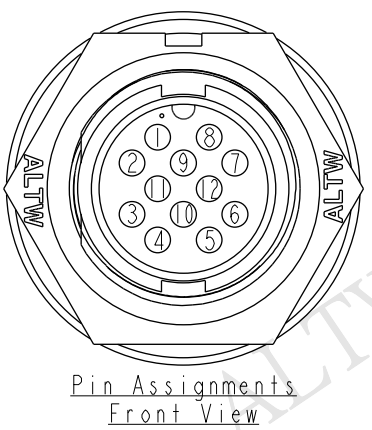

REV.	ECN NO.	DATE	SIGN	DESCRIPTION
B	LEN-8B0411-414	2015/09/22	Shin	Add Note
C	LEN1590291-297	2015/09/07	Vicky	Update Logo & Note
D	LEN1650559-565	2016/05/17	Ruru	Modify Logo Position

BU-12PMMM-LL7AXX
 XX: 01-99Meters
 01: 01Meter
 02: 02Meters
 ...
 99: 99Meters
 Cable Length(L): 01-99Meters

12	Light Green	淺綠
11	Purple	紫
10	Orange	橙
9	Black	黑
8	Red	紅
7	Pink	粉紅
6	Gray	灰
5	Yellow	黃
4	Green	綠
3	White	白
2	Blue	藍
1	Brown	棕
Conn.	Wire Color	
	Pin Out	

Note:
 * CC Important Dimensions To Check
 * Waterproof Rate: IP67
 * Housing: Nylon+GF, Black
 * Male Pin: Copper Alloy, Gold Plated
 * Cable: UL2464 26#*12C+D+Al/My,UV, PVC Jacket, Black, OD=6.0mm
 A * Use with waterproof cap or dust cap
 Panel Thickness Max: 2.5mm
 B * Use without waterproof cap or dust cap
 Panel Thickness Max: 3.5mm
 C * Cable Length Tolerance: 1M: ± 40 mm
 2M~5M: ± 60 mm
 6M~10M: ± 100 mm
 11M~30M: ± 200 mm
 31M~99M: ± 500 mm

UNIT:mm
 TOLERANCE
 ± 0.5 mm

TITLE
 Standard
 Cable Lock 12Pin M Conn M Pin
 SCALE 3:2 SIZE A4 SHEET 1 OF 1
 REV. D WC-REV. A.1 CC : Inspection item

Amphenol LTW
 安費諾亮泰企業股份有限公司

ITEM NO	DRAWN BY	DATE
DWG NO BU-12PMMM-LL7AXX	Ruru	2016-05-17
CUSTOMER	CHECKED BY	DATE
ALTW	Rita	2016-05-17
	APPROVED BY	DATE
	Lisa	2016-05-17