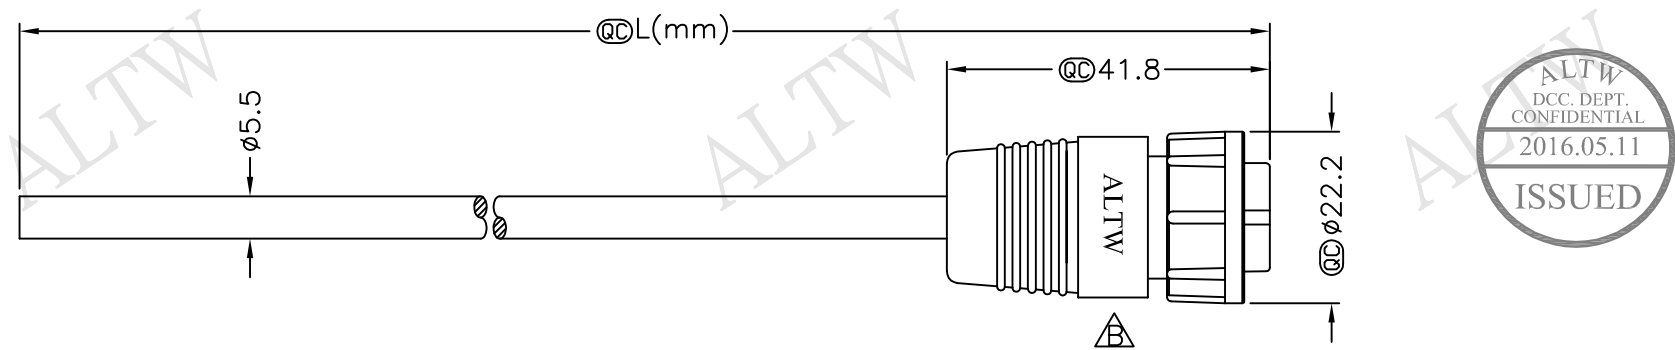

REV.	ECN NO.	DATE	SIGN	DESCRIPTION
B	LEN1650075~078	2016/05/04	Ruru	Change Logo & Note

CB-04BFFM-LL6000 ①
Color: Black

CB-04BFFM-LL6AXX
 XX :01~99Meters
 01 :01Meter
 02 :02Meters
 :
 :
 99 :99Meters
 Cable Length(L):01~99Meters

- Note:
- * @C Important Dimensions To Check.
 - * Waterproof Rate: IP66
 - * Housing: Nylon+GF, Black
 - * Female Pin: Copper Alloy, Gold Plated
 - * Cable: UL2464 20#*4C+D+Al/My Black, PVC Jacket UV Resistant, OD=5.5
 - * Cable Length Tolerance: 01M: ±40mm
 02M~05M: ±60mm
 06M~10M: ±100mm
 11M~30M: ±200mm
 31M~99M: ±500mm

Pin Assignments
Front View

4	White
3	Black
2	Blue
1	Brown
Conn.	Wire Color
Pin Out	

UNIT:mm		TITLE Middle,Cable Lock 4Pin F Conn F Pin	Amphenol LTW		ITEM NO	DRAWN BY Ruru	DATE 2016/05/04
TOLERANCE ±0.5 mm		SCALE Free	SHEET 1 OF 1	安費諾亮泰企業股份有限公司	DWG NO CB-04BFFM-LL6AXX	CHECKED BY Rita	DATE 2016/05/04
REV. B	SIZE A4	QC :Inspection Item			CUSTOMER ALTW	APPROVED BY Lisa	DATE 2016/05/04