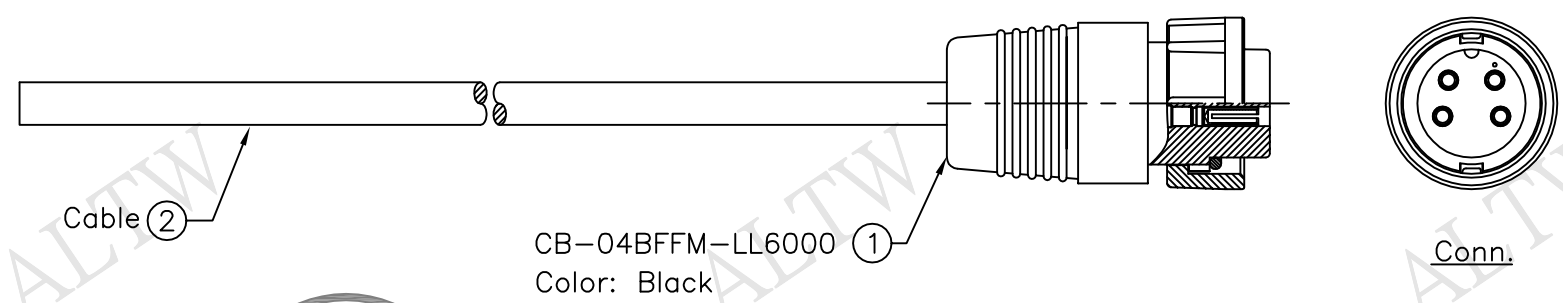

REV.	ECN NO.	DATE	SIGN	DESCRIPTION
B	LEN1650075~078	2016/05/04	Ruru	Change Logo & Note

CB-04BFFM-LL6000 ①
Color: Black

CB-04BFFM-LL6AXX
 XX :01~99Meters
 01 :01Meter
 02 :02Meters
 :
 :
 99 :99Meters
 Cable Length(L):01~99Meters

- Note:
- * @C Important Dimensions To Check.
 - * Waterproof Rate: IP66
 - * Housing: Nylon+GF, Black
 - * Female Pin: Copper Alloy, Gold Plated
 - * Cable: UL2464 20#*4C+D+Al/My Black, PVC Jacket UV Resistant, OD=5.5
 - * Cable Length Tolerance: 01M: ±40mm
 02M~05M: ±60mm
 06M~10M: ±100mm
 11M~30M: ±200mm
 31M~99M: ±500mm

Pin Assignments
Front View

4	White
3	Black
2	Blue
1	Brown
Conn.	Wire Color
Pin Out	

UNIT:mm		TITLE Middle,Cable Lock 4Pin F Conn F Pin	Amphenol LTW		ITEM NO	DRAWN BY Ruru	DATE 2016/05/04
TOLERANCE ±0.5 mm		SCALE Free	SHEET 1 OF 1	安費諾亮泰企業股份有限公司	DWG NO CB-04BFFM-LL6AXX	CHECKED BY Rita	DATE 2016/05/04
REV. B	SIZE A4	QC :Inspection Item			CUSTOMER ALTW	APPROVED BY Lisa	DATE 2016/05/04