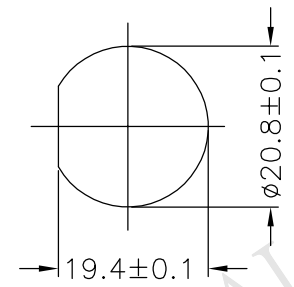

REV.	ECN NO.	DATE	SIGN	DESCRIPTION
B	FN-8B0098~101	2008/09/25	Shin	Add Note
C	FN1630282~285	2016/03/07	Ruru	Change Logo & Note

Cable ② CB-05PMMM-SL7000
Color: Black

CB-05PMMM-SL7AXX

XX:01~99Meter
01:01Meter
02:02Meters
:
:
99:99Meters

Cable Length(L):01~99Meters

Note:

- * QC Important Dimension To Check.
- * Waterproof Rate: IP67
- * Housing: Nylon+GF, Black
- * Pin: Copper Alloy, Gold Plated
- * Cable: UL2464 20AWG*5C+D+AL/My, PVC Jacket UV Resistant, OD=6.0, Black
- \triangle * Use with waterproof cap or dust cap
Panel Thickness Max: 1.2mm
- \triangle * Use without waterproof cap or dust cap
Panel Thickness Max: 2.0mm
- \triangle * Cable Length Tolerance: 01M: ± 40 mm
02M~05M: ± 60 mm
06M~10M: ± 100 mm
11M~30M: ± 200 mm
31M~99M: ± 500 mm

Recommended Panel Cut-Out

Pin Assignments Front View

5	Green	綠
4	White	白
3	Black	黑
2	Blue	藍
1	Brown	棕
Conn.	Wire Color	

Pin Out

UNIT:mm		TITLE
± 0.5 mm		Middle, Cable Screw 5 Pin M Conn. M Pin
SCALE	Free	SHEET 1 OF 1
REV. C	SIZE A4	QC : Inspection Item