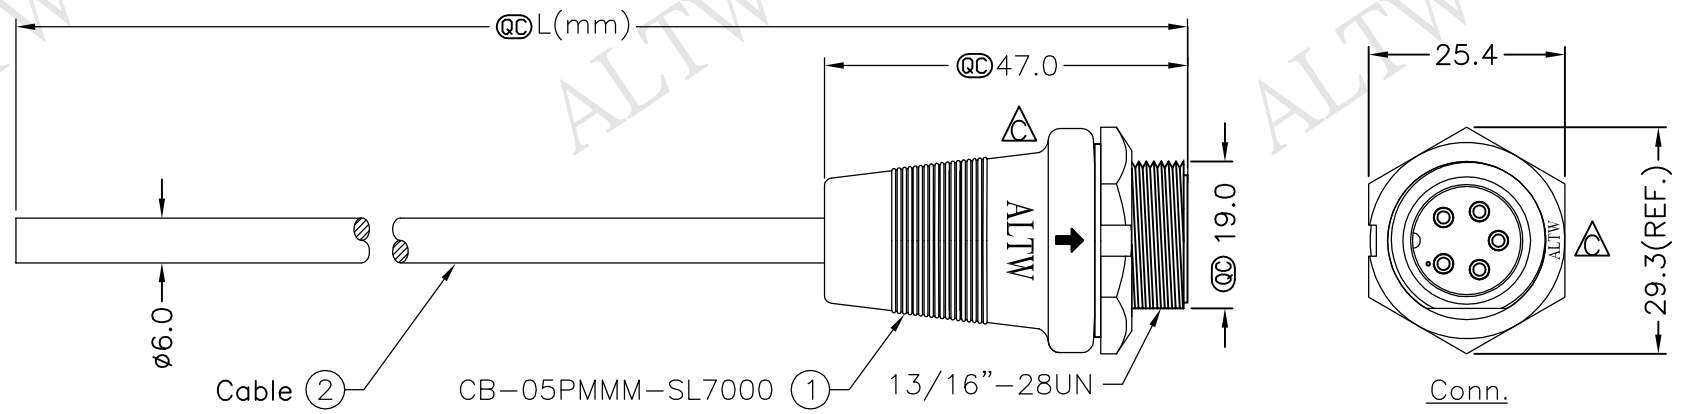

REV.	ECN NO.	DATE	SIGN	DESCRIPTION
B	FN-8B0098~101	2008/09/25	Shin	Add Note
C	FN1630282~285	2016/03/07	Ruru	Change Logo & Note

Cable ② CB-05PMMM-SL7000
Color: Black

CB-05PMMM-SL7AXX

XX:01~99Meter
01:01Meter
02:02Meters
:
:
99:99Meters

Cable Length(L):01~99Meters

Note:

- * QC Important Dimension To Check.
- * Waterproof Rate: IP67
- * Housing: Nylon+GF, Black
- * Pin: Copper Alloy, Gold Plated
- * Cable: UL2464 20AWG*5C+D+AL/My, PVC Jacket UV Resistant, OD=6.0, Black
- \triangle * Use with waterproof cap or dust cap
Panel Thickness Max: 1.2mm
- \triangle * Use without waterproof cap or dust cap
Panel Thickness Max: 2.0mm
- \triangle * Cable Length Tolerance: 01M: ± 40 mm
02M~05M: ± 60 mm
06M~10M: ± 100 mm
11M~30M: ± 200 mm
31M~99M: ± 500 mm

Recommended Panel Cut-Out

Pin Assignments Front View

5	Green	綠
4	White	白
3	Black	黑
2	Blue	藍
1	Brown	棕
Conn.	Wire Color	

Pin Out

UNIT:mm		TITLE
± 0.5 mm		Middle, Cable Screw 5 Pin M Conn. M Pin
SCALE	Free	SHEET 1 OF 1
REV. C	SIZE A4	QC : Inspection Item