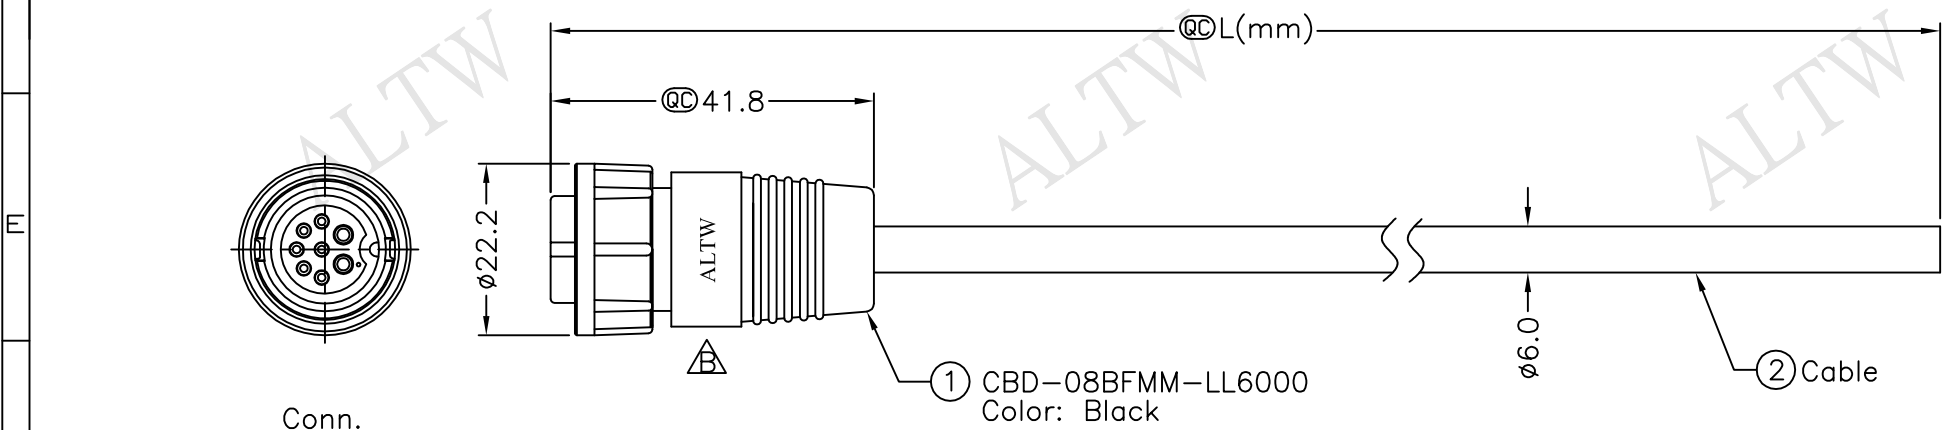

CBD-08BFMM-LL6AXX  
 XX:01~99Meter  
 01:01Meter  
 02:02Meters  
 ...  
 99:99Meters

Cable Length(L):01~99Meters

8	Purple	24
7	Blue	20
6	Yellow	24
5	Orange	24
4	Red	24
3	Brown	24
2	Black	24
1	Green	20
Conn.	Wire Color	AWG
	Pin Out	

- Note:
- \* @C Important Dimensions To Check.
  - \* Waterproof Rate: IP66
  - \* Housing: Nylon+GF, Black
  - \* Male Pin: Copper Alloy, Gold Plated
  - \* O-Ring: EPDM, Black
  - \* Nut: Nylon+GF, Black
  - \* Cable: UL2464 (20AWG\*2C+24AWG\*6C)+Drain+Al/My, PVC Jacket UV Resistant(+105°C~-20°C), OD=6.0, Black
  - \* Cable Length Tolerance: 01M: ±40mm  
 02M~05M: ±60mm  
 06M~10M: ±100mm  
 11M~30M: ±200mm  
 31M~99M: ±500mm

UNIT:mm		TITLE	Middle,Cable Lock 8Pin F Conn M Pin		ITEM NO	DRAWN BY	DATE
TOLERANCE	±0.5 mm	SCALE	Free	SHEET 1 OF 1	DWG NO	CHECKED BY	DATE
		REV.	B	SIZE	A4	APPROVED BY	DATE
					QC :Inspection Item	Lisa	2016/01/14
Amphenol LTW			安費諾亮泰企業股份有限公司		CUSTOMER	ALTW	2016/01/14
						Ruru	2016/01/14
						Rita	2016/01/14
							2016/01/14