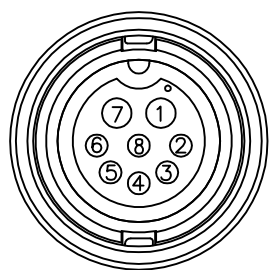

CBD-08BFMM-LL6AXX  
 XX:01~99Meter  
 01:01Meter  
 02:02Meters  
 ...  
 99:99Meters

Cable Length(L):01~99Meters

8	Purple	24
7	Blue	20
6	Yellow	24
5	Orange	24
4	Red	24
3	Brown	24
2	Black	24
1	Green	20
Conn.	Wire Color	AWG
	Pin Out	

- Note:
- \* @C Important Dimensions To Check.
  - \* Waterproof Rate: IP66
  - \* Housing: Nylon+GF, Black
  - \* Male Pin: Copper Alloy, Gold Plated
  - \* O-Ring: EPDM, Black
  - \* Nut: Nylon+GF, Black
  - \* Cable: UL2464 (20AWG\*2C+24AWG\*6C)+Drain+Al/My, PVC Jacket UV Resistant(+105°C~-20°C), OD=6.0, Black
  - \* Cable Length Tolerance: 01M: ±40mm  
 02M~05M: ±60mm  
 06M~10M: ±100mm  
 11M~30M: ±200mm  
 31M~99M: ±500mm

UNIT:mm		TITLE	Middle,Cable Lock 8Pin F Conn M Pin		ITEM NO	DRAWN BY	DATE
TOLERANCE	±0.5 mm	SCALE	Free	SHEET 1 OF 1	DWG NO	CHECKED BY	DATE
		REV.	B	SIZE	A4	APPROVED BY	DATE
					QC :Inspection Item	Lisa	2016/01/14
Amphenol LTW			安費諾亮泰企業股份有限公司		CUSTOMER	ALTW	2016/01/14
						Ruru	2016/01/14
						Rita	2016/01/14
							2016/01/14