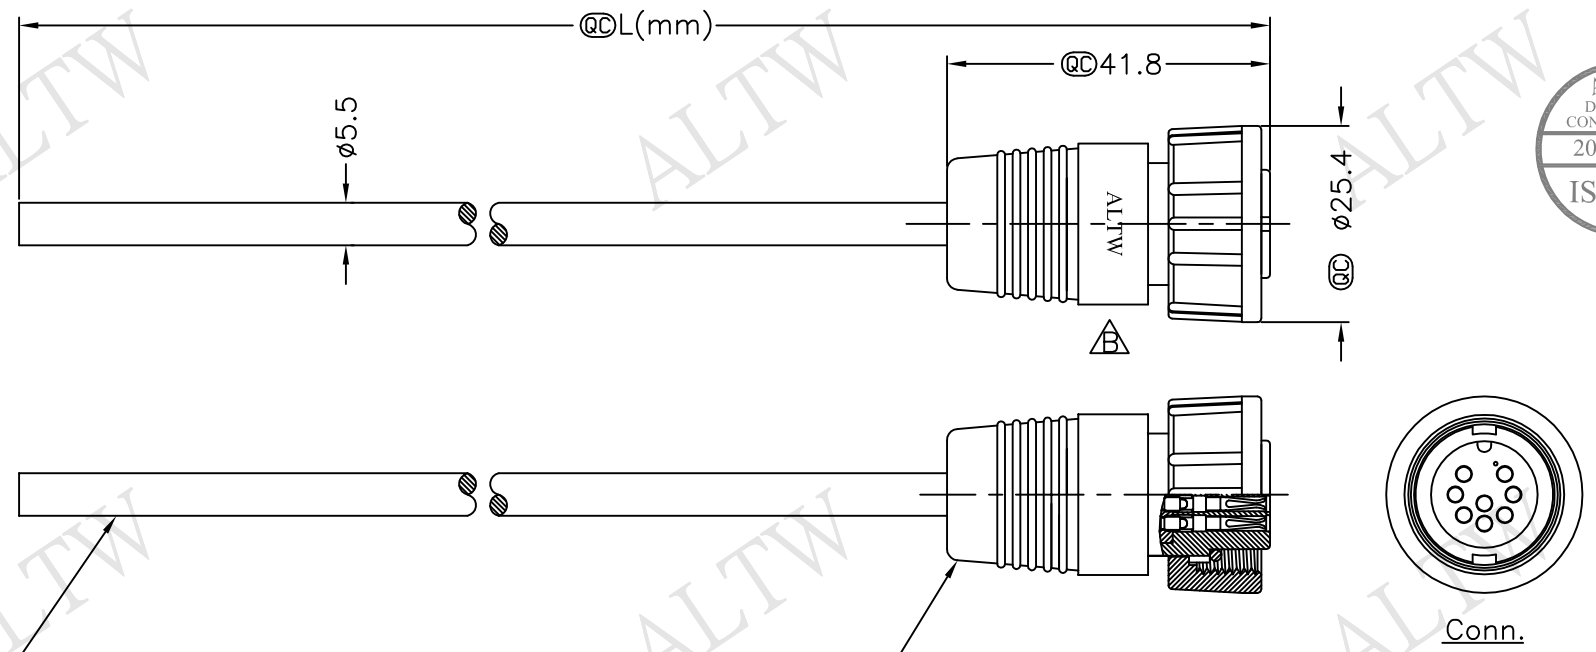

Cable ②

CD-08BFFM-SL6000 ①
Color: Black

Pin Assignments
Front View

8	Green
7	Yellow
6	Orange
5	Red
4	Blue
3	White
2	Brown
1	Black
Conn.	Wire Color
	Pin Out

CD-08BFFM-SL6AXX
 ↑
 XX:01~99Meter
 01:01Meter
 02:02Meters
 ⋮
 99:99Meters
 Cable Length(L):01~99Meters

- Note:
- * @C Important Dimension To Check.
 - * Waterproof Rate: IP66
 - * Housing: Nylon+GF,Black
 - * Female Pin: Copper Alloy,Gold Plated
 - * Cable: UL2464 24AWG*8C+Drain+Al/My, Black,PVC Jacket UV Resistant, OD=5.5
 - △* Cable Length Tolerance: 01M: ±40mm
 02M~05M: ±60mm
 06M~10M: ±100mm
 11M~30M: ±200mm
 31M~99M: ±500mm

UNIT:mm TOLERANCE ±0.5 mm	TITLE Middle, Cable Screw 8Pin F Conn F Pin		Amphenol LTW 安費諾亮泰企業股份有限公司	ITEM NO	DRAWN BY Ruru	DATE 2016/05/05
	SCALE Free	SHEET 1 OF 1		DWG NO CD-08BFFM-SL6AXX	CHECKED BY Rita	DATE 2016/05/05
	REV. B	SIZE A4		CUSTOMER ALTW	APPROVED BY Lisa	DATE 2016/05/05
1	2	3	4	5	6	7