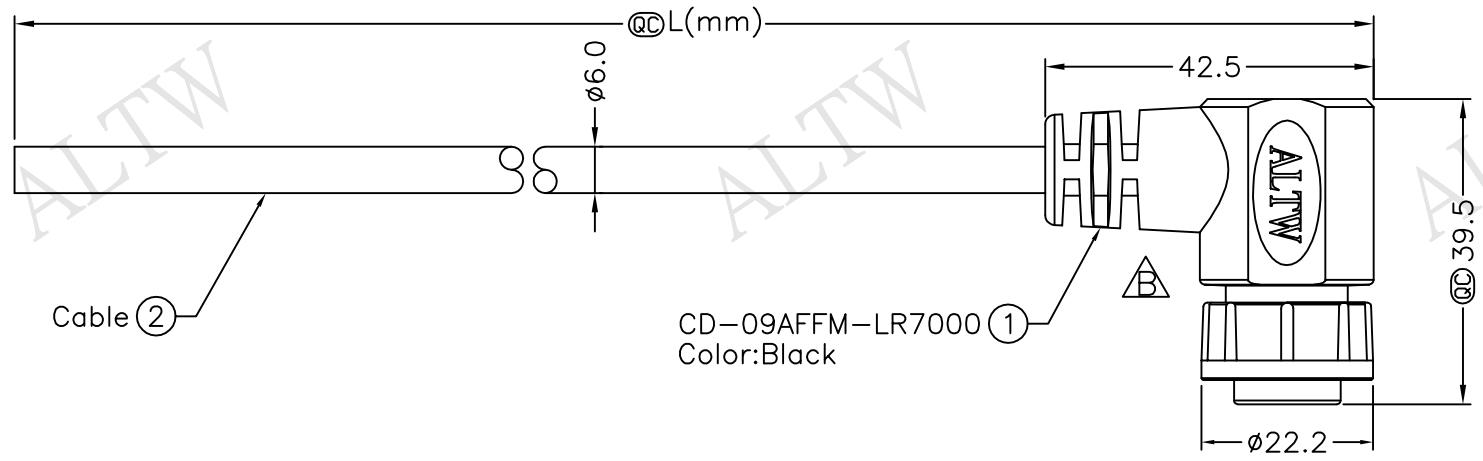

REV.	ECN NO.	DATE	SIGN	DESCRIPTION
A	Initial Release	2012/08/06	Jason Jiang	Change Rev.01 To Rev.A
B	LEN1520091~94	2015/01/29	Ruru	Change Logo

CD-09AFFM-LR7000 ①
Color:Black

CD-09AFFM-LR7AXX
 XX:01~99Meter
 01:01Meter
 02:02Meters
 ...
 99:99Meters
 Cable Length(L):01~99Meters

Conn.

- Note:
- * @Important Dimension To Check.
 - * Waterproof Rate: IP67.
 - * Connector: Nylon+GF, Black.
 - * Female Pin: Copper Alloy, Gold Plated.
 - * Lock Nut: Nylon+GF, Black.
 - * O-Ring: EPDM, Black.
 - * Cable: UL2464 24AWG*9C+Drain+Al/My, PVC Jacket, UV Resistant, OD=6.0, Black.
 - * Cable Length Tolerance: 01M:±40mm
 02M~05M:±60mm
 06M~10M:±100mm
 11M~30M:±200mm
 31M~99M:±500mm

Pin Assignments
Front View

Black	黑	9
Red	紅	8
Pink	粉紅	7
Gray	灰	6
Yellow	黃	5
Green	綠	4
White	白	3
Blue	藍	2
Brown	棕	1
Wire Color		Conn.
Pin Out		

UNIT:mm	
TOLERANCE	
±0.5mm	

TITLE		Middle	
Cable Lock 9P F Conn F Pin			
SCALE	Free	SHEET	1 OF 1
REV.	B	SIZE	A4
QC :Inspection Item			