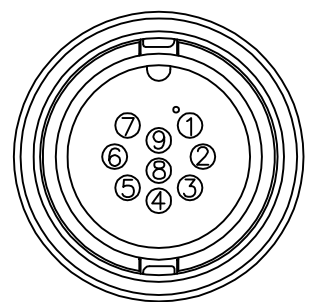

REV.	ECN NO.	DATE	SIGN	DESCRIPTION
A	Initial Release	2012/08/06	Jason Jiang	Change Rev.01 To Rev.A
B	LEN1520091~94	2015/01/29	Ruru	Change Logo

CD-09AFFM-LR7000 ①
Color:Black

CD-09AFFM-LR7AXX
 XX:01~99Meter
 01:01Meter
 02:02Meters
 ...
 99:99Meters
 Cable Length(L):01~99Meters

Conn.

- Note:
- * @Important Dimension To Check.
 - * Waterproof Rate: IP67.
 - * Connector: Nylon+GF, Black.
 - * Female Pin: Copper Alloy, Gold Plated.
 - * Lock Nut: Nylon+GF, Black.
 - * O-Ring: EPDM, Black.
 - * Cable: UL2464 24AWG*9C+Drain+Al/My, PVC Jacket, UV Resistant, OD=6.0, Black.
 - * Cable Length Tolerance: 01M:±40mm
 02M~05M:±60mm
 06M~10M:±100mm
 11M~30M:±200mm
 31M~99M:±500mm

Pin Assignments
Front View

Black	黑	9
Red	紅	8
Pink	粉紅	7
Gray	灰	6
Yellow	黃	5
Green	綠	4
White	白	3
Blue	藍	2
Brown	棕	1
Wire Color		Conn.
Pin Out		

UNIT:mm	
TOLERANCE	
±0.5mm	

TITLE		Middle	
Cable Lock 9P F Conn F Pin			
SCALE	Free	SHEET	1 OF 1
REV.	B	SIZE	A4
QC :Inspection Item			