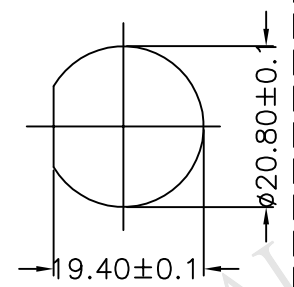

REV	ECN NO.	DATE	SIGN	DESCRIPTION
B		2008/09/25	Shin	Add Note
C	LEN-8C0131~134	2008/11/07	Ivan	Change to pin hole
D	LEN1630505~508	2016/03/16	Ruru	Change Logo & Note

Cable ②

CD-09PMFM-LL7000 ①
Color: Black

CD-09PMFM-LL7AXX

XX:01~99Meter
01:01Meter
02:02Meters
⋮
99:99Meters

Cable Length(L):01~99Meters

Recommended Panel Cut-Out

Pin Assignments Front View

9	Black	黑
8	Red	紅
7	Pink	粉紅
6	Gray	灰
5	Yellow	黃
4	Green	綠
3	White	白
2	Blue	藍
1	Brown	棕
Conn.	Wire Color	
	Pin Out	

- Note:
- * @ Important Dimensions To Check.
 - * Waterproof Rate: IP67
 - * Housing: Nylon+GF,Black
 - * Female Pin: Copper Alloy,Gold Plated
 - * Cable: UL2464 24AWG*9C+D+AL/My Black,PVC Jacket UV Resistant, OD=6.0
 - △* Use with waterproof cap or dust cap
Panel Thickness Max: 2.0mm
 - △* Use without waterproof cap or dust cap
Panel Thickness Max: 3.0mm
 - △* Cable Length Tolerance: 01M: ±40mm
02M~05M: ±60mm
06M~10M: ±100mm
11M~30M: ±200mm
31M~99M: ±500mm

UNIT:mm	
TOLERANCE	±0.5 mm

TITLE	Middle, Cable Lock 9Pin M Conn F Pin		
SCALE	Free	SHEET	1 OF 1
REV.	D	SIZE	A4
		@C	:Inspection Item

Amphenol LTW
安費諾亮泰企業股份有限公司

ITEM NO	DRAWN BY	DATE
	Ruru	2016/03/16
DWG NO	CHECKED BY	DATE
CD-09PMFM-LL7AXX	Rita	2016/03/16
CUSTOMER	APPROVED BY	DATE
ALTW	Lisa	2016/03/16