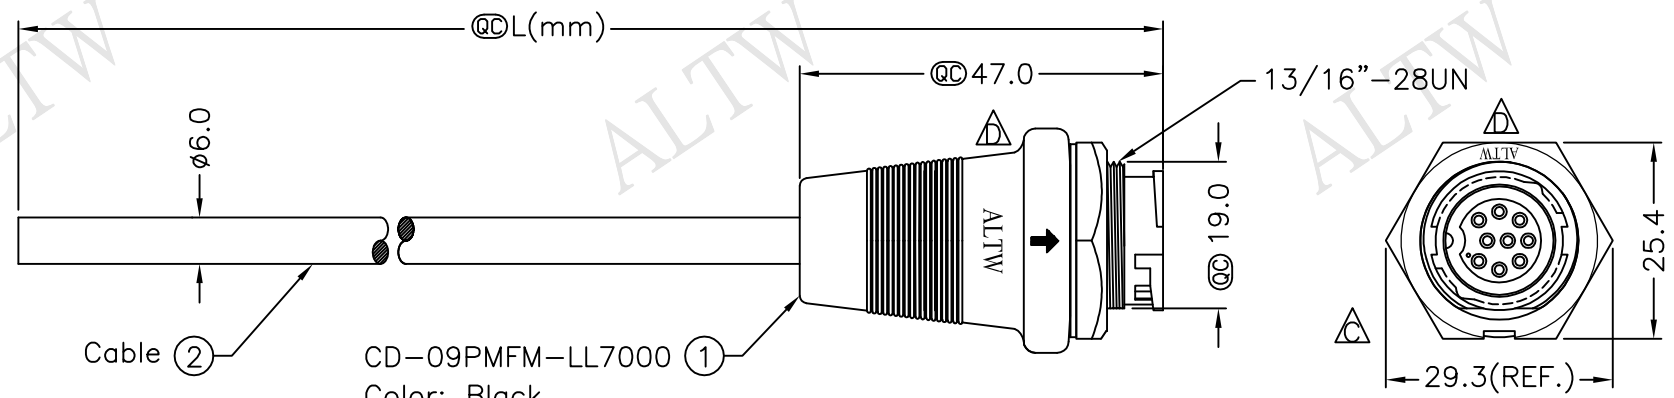

REV	ECN NO.	DATE	SIGN	DESCRIPTION
B		2008/09/25	Shin	Add Note
C	LEN-8C0131~134	2008/11/07	Ivan	Change to pin hole
D	LEN1630505~508	2016/03/16	Ruru	Change Logo & Note

Cable ②

CD-09PMFM-LL7000 ①
Color: Black

CD-09PMFM-LL7AXX

XX:01~99Meter
01:01Meter
02:02Meters
⋮
99:99Meters

Cable Length(L):01~99Meters

Recommended Panel Cut-Out

Pin Assignments Front View

9	Black	黑
8	Red	紅
7	Pink	粉紅
6	Gray	灰
5	Yellow	黃
4	Green	綠
3	White	白
2	Blue	藍
1	Brown	棕
Conn.	Wire Color	
	Pin Out	

- Note:
- * @ Important Dimensions To Check.
 - * Waterproof Rate: IP67
 - * Housing: Nylon+GF,Black
 - * Female Pin: Copper Alloy,Gold Plated
 - * Cable: UL2464 24AWG*9C+D+AL/My Black,PVC Jacket UV Resistant, OD=6.0
 - △* Use with waterproof cap or dust cap
Panel Thickness Max: 2.0mm
 - △* Use without waterproof cap or dust cap
Panel Thickness Max: 3.0mm
 - △* Cable Length Tolerance: 01M: ±40mm
02M~05M: ±60mm
06M~10M: ±100mm
11M~30M: ±200mm
31M~99M: ±500mm

UNIT:mm	
TOLERANCE	±0.5 mm

TITLE	Middle, Cable Lock 9Pin M Conn F Pin		
SCALE	Free	SHEET	1 OF 1
REV.	D	SIZE	A4
		@C	:Inspection Item

Amphenol LTW
安費諾亮泰企業股份有限公司

ITEM NO	DRAWN BY	DATE
	Ruru	2016/03/16
DWG NO	CHECKED BY	DATE
CD-09PMFM-LL7AXX	Rita	2016/03/16
CUSTOMER	APPROVED BY	DATE
ALTW	Lisa	2016/03/16