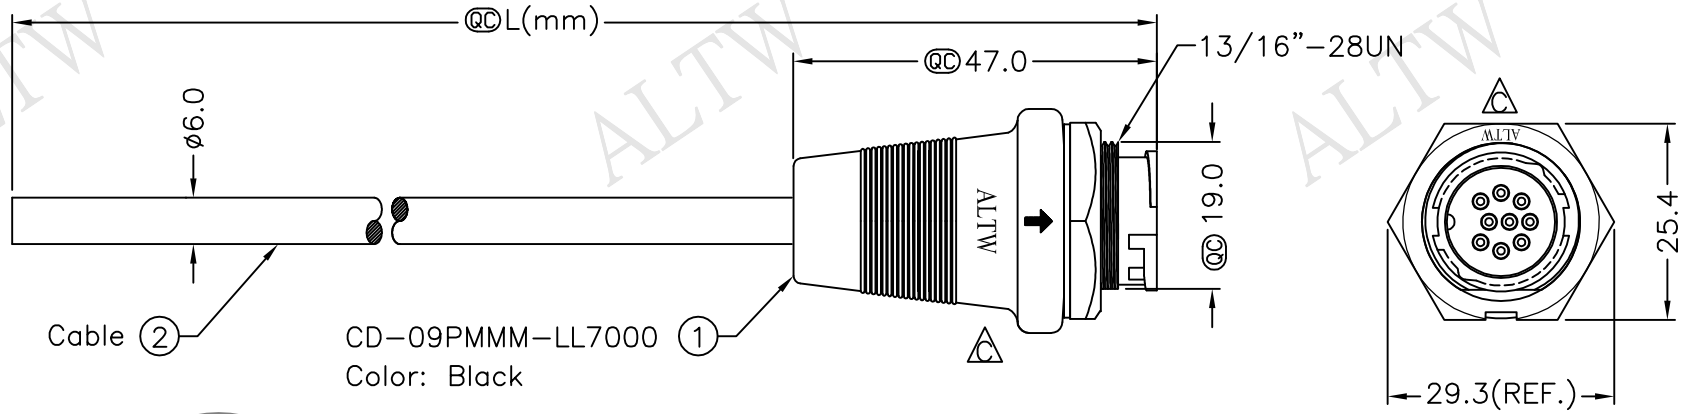

REV.	ECN NO.	DATE	SIGN	DESCRIPTION
B	LEN-8B0067~70	2008/09/25	Shin	Add Note
C	LEN1630615~18	2016/03/21	Ruru	Change Logo & Note

Cable ② CD-09PMMM-LL7000 ①
Color: Black

Conn.

Recommended Panel Cut-Out

CD-09PMMM-LL7AXX

XX:01~99Meter
01:01Meter
02:02Meters
:
:
99:99Meters

Cable Length(L):01~99Meters

- Notes:
- * @C Important Dimensions To Check.
 - * Waterproof Rate: IP67
 - * Housing: Nylon+GF,Black
 - * Male Pin: Copper Alloy,Gold Plated
 - * Cable: UL2464 24AWG*9C+D+AL/My Black,PVC Jacket UV Resistant, OD=6.0
 - △* Use with waterproof cap or dust cap
Panel Thickness Max: 2.0mm
 - △* Use without waterproof cap or dust cap
Panel Thickness Max: 3.0mm
 - △* Cable Length Tolerance: 01M: ±40mm
02M~05M: ±60mm
06M~10M: ±100mm
11M~30M: ±200mm
31M~99M: ±500mm

Pin Assignments Front View

9	Black	黑
8	Red	紅
7	Pink	粉紅
6	Gray	灰
5	Yellow	黃
4	Green	綠
3	White	白
2	Blue	藍
1	Brown	棕
Conn.	Wire Color	
	Pin Out	

UNIT:mm		TITLE
TOLERANCE	±0.5 mm	Middle, Cable Lock 9Pin M Conn M Pin
SCALE	Free	SHEET 1 OF 1
REV. C	SIZE A4	@C :Inspection Item