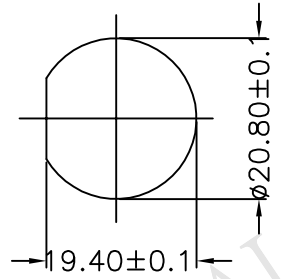

REV.	ECN NO.	DATE	SIGN	DESCRIPTION
B	LEN-8B0067~70	2008/09/25	Shin	Add Note
C	LEN1630615~18	2016/03/21	Ruru	Change Logo & Note

Cable ② CD-09PMMM-LL7000 ①
Color: Black

Conn.

Recommended Panel Cut-Out

CD-09PMMM-LL7AXX

XX:01~99Meter
01:01Meter
02:02Meters
:
:
99:99Meters

Cable Length(L):01~99Meters

- Notes:
- * @C Important Dimensions To Check.
 - * Waterproof Rate: IP67
 - * Housing: Nylon+GF,Black
 - * Male Pin: Copper Alloy,Gold Plated
 - * Cable: UL2464 24AWG*9C+D+AL/My Black,PVC Jacket UV Resistant, OD=6.0
 - △* Use with waterproof cap or dust cap
Panel Thickness Max: 2.0mm
 - △* Use without waterproof cap or dust cap
Panel Thickness Max: 3.0mm
 - △* Cable Length Tolerance: 01M: ±40mm
02M~05M: ±60mm
06M~10M: ±100mm
11M~30M: ±200mm
31M~99M: ±500mm

Pin Assignments Front View

9	Black	黑
8	Red	紅
7	Pink	粉紅
6	Gray	灰
5	Yellow	黃
4	Green	綠
3	White	白
2	Blue	藍
1	Brown	棕
Conn.	Wire Color	
	Pin Out	

UNIT:mm		TITLE
TOLERANCE	±0.5 mm	Middle, Cable Lock 9Pin M Conn M Pin
SCALE	Free	SHEET 1 OF 1
REV. C	SIZE A4	@C :Inspection Item