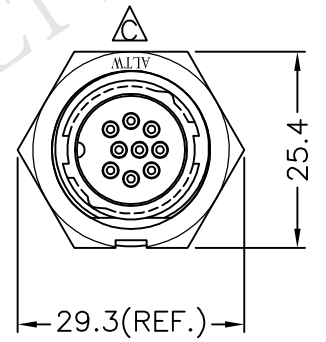

REV.	ECN NO.	DATE	SIGN	DESCRIPTION
B	LEN-8B0067~70	2008/09/25	Shin	Add Note
C	LEN1630615~18	2016/03/21	Ruru	Change Logo & Note

Cable ② CD-09PMMM-LL7000 ①
Color: Black

Conn.

Recommended Panel Cut-Out

CD-09PMMM-LL7AXX

XX:01~99Meter
01:01Meter
02:02Meters
:
:
99:99Meters

Cable Length(L):01~99Meters

- Notes:
- * @C Important Dimensions To Check.
 - * Waterproof Rate: IP67
 - * Housing: Nylon+GF,Black
 - * Male Pin: Copper Alloy,Gold Plated
 - * Cable: UL2464 24AWG*9C+D+AL/My Black,PVC Jacket UV Resistant, OD=6.0
 - △* Use with waterproof cap or dust cap
Panel Thickness Max: 2.0mm
 - △* Use without waterproof cap or dust cap
Panel Thickness Max: 3.0mm
 - △* Cable Length Tolerance: 01M: ±40mm
02M~05M: ±60mm
06M~10M: ±100mm
11M~30M: ±200mm
31M~99M: ±500mm

Pin Assignments Front View

9	Black	黑
8	Red	紅
7	Pink	粉紅
6	Gray	灰
5	Yellow	黃
4	Green	綠
3	White	白
2	Blue	藍
1	Brown	棕
Conn.	Wire Color	
	Pin Out	

UNIT:mm		TITLE
TOLERANCE	±0.5 mm	Middle, Cable Lock 9Pin M Conn M Pin
SCALE	Free	SHEET 1 OF 1
REV. C	SIZE A4	@C :Inspection Item