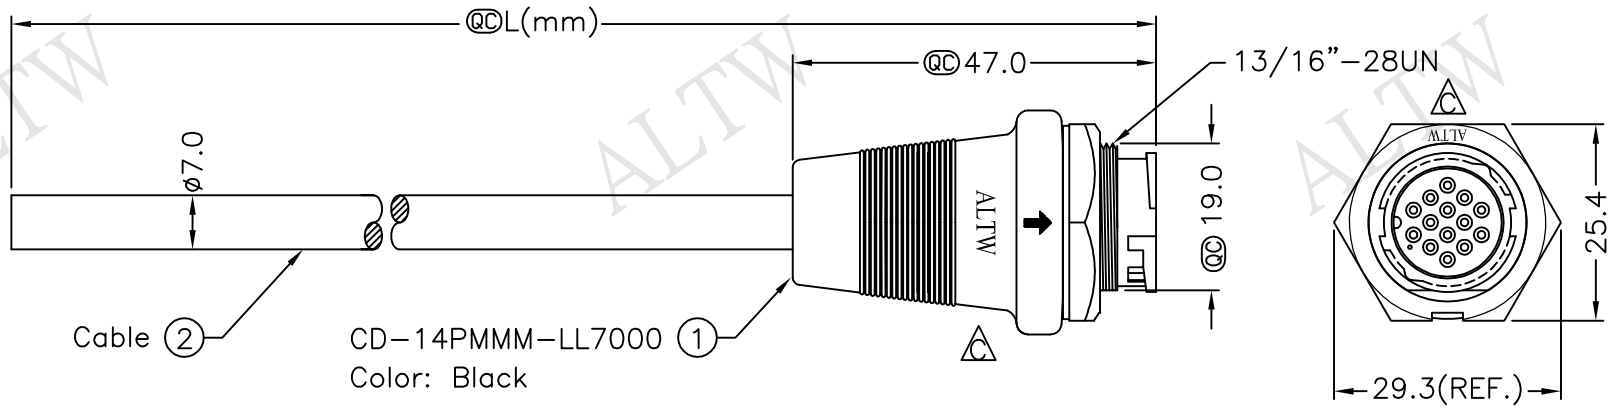

REV.	ECN NO.	DATE	SIGN	DESCRIPTION
B	LEN-8B0085~88	2008/09/25	Shin	Add Note
C	LEN1630541~44	2016/03/17	Ruru	Change Logo & Note

Cable ② CD-14PMMM-LL7000 ①
Color: Black

CD-14PMMM-LL7AXX

XX:01~99Meter
01:01Meter
02:02Meters
⋮
99:99Meters

Cable Length(L):01~99Meters

Recommended Panel Cut-Out

Pin Assignments Front View

7	Pink	粉紅	14	Brown/White	棕/白
6	Gray	灰	13	Black /White	黑/白
5	Yellow	黃	12	Light Green	淺綠
4	Green	綠	11	Purple	紫
3	White	白	10	Orange	橘
2	Blue	藍	9	Black	黑
1	Brown	棕	8	Red	紅
Conn.	Wire Color		Conn.	Wire Color	

Pin Out

Note:

- * @C Important Dimensions To Check.
- * Waterproof Rate: IP67
- * Housing: Nylon+GF,Black
- * Male Pin: Copper Alloy,Gold Plated
- * Cable: UL2464 24AWG*14C+D+AL/My Black,PVC Jacket UV Resistant, OD=7.0
- △* Use with waterproof cap or dust cap
Panel Thickness Max: 2.0mm
- △* Use without waterproof cap or dust cap
Panel Thickness Max: 3.0mm
- △* Cable Length Tolerance: 01M: ±40mm
02M~05M: ±60mm
06M~10M: ±100mm
11M~30M: ±200mm
31M~99M: ±500mm

UNIT:mm	
TOLERANCE	±0.5 mm

TITLE Middle, Cable Lock 14Pin M Conn M Pin	
SCALE Free	SHEET 1 OF 1
REV. C	SIZE A4
QC : Inspection Item	

Amphenol LTW
安費諾亮泰企業股份有限公司

ITEM NO	DRAWN BY Ruru	DATE 2016/03/17
DWG NO CD-14PMMM-LL7AXX	CHECKED BY Rita	DATE 2016/03/17
CUSTOMER ALTW	APPROVED BY Lisa	DATE 2016/03/17