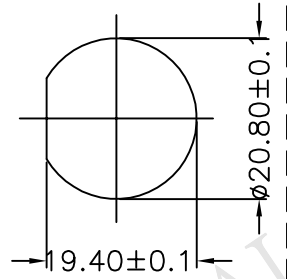

REV.	ECN NO.	DATE	SIGN	DESCRIPTION
B	LEN-8B0085~88	2008/09/25	Shin	Add Note
C	LEN1630541~44	2016/03/17	Ruru	Change Logo & Note

Cable ② CD-14PMMM-LL7000 ①
Color: Black

CD-14PMMM-LL7AXX

XX:01~99Meter
01:01Meter
02:02Meters
⋮
99:99Meters

Cable Length(L):01~99Meters

Recommended Panel Cut-Out

Pin Assignments Front View

7	Pink	粉紅	14	Brown/White	棕/白
6	Gray	灰	13	Black /White	黑/白
5	Yellow	黃	12	Light Green	淺綠
4	Green	綠	11	Purple	紫
3	White	白	10	Orange	橘
2	Blue	藍	9	Black	黑
1	Brown	棕	8	Red	紅
Conn.	Wire Color		Conn.	Wire Color	

Pin Out

Note:

- * @C Important Dimensions To Check.
- * Waterproof Rate: IP67
- * Housing: Nylon+GF,Black
- * Male Pin: Copper Alloy,Gold Plated
- * Cable: UL2464 24AWG*14C+D+AL/My Black,PVC Jacket UV Resistant, OD=7.0
- △* Use with waterproof cap or dust cap
Panel Thickness Max: 2.0mm
- △* Use without waterproof cap or dust cap
Panel Thickness Max: 3.0mm
- △* Cable Length Tolerance: 01M: ±40mm
02M~05M: ±60mm
06M~10M: ±100mm
11M~30M: ±200mm
31M~99M: ±500mm

UNIT:mm	
TOLERANCE	±0.5 mm

TITLE Middle, Cable Lock 14Pin M Conn M Pin	
SCALE Free	SHEET 1 OF 1
REV. C	SIZE A4
QC : Inspection Item	

Amphenol LTW
安費諾亮泰企業股份有限公司

ITEM NO	DRAWN BY Ruru	DATE 2016/03/17
DWG NO CD-14PMMM-LL7AXX	CHECKED BY Rita	DATE 2016/03/17
CUSTOMER ALTW	APPROVED BY Lisa	DATE 2016/03/17