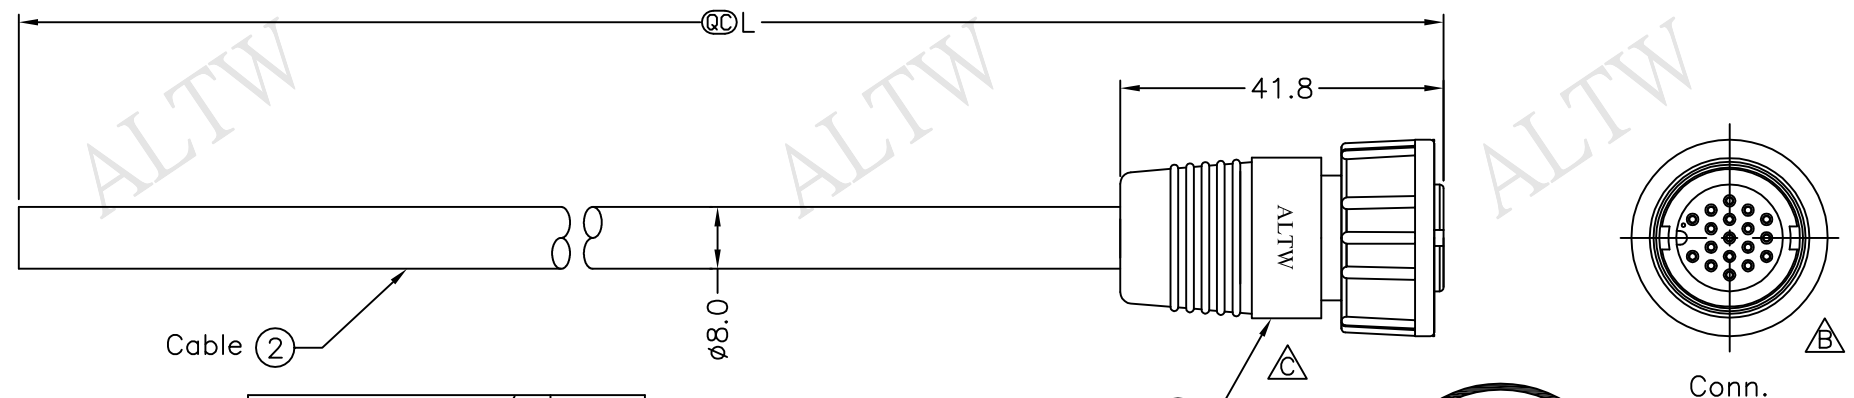

REV.	ECN NO.	DATE	SIGN	DESCRIPTION
B	LEN-0C0134~137	2010/11/25	Ivan	Change 前導角View
C	LEN15C0535~539	2015/12/16	Ruru	Change Logo

Blue/White	藍/白	18
Light Green	淺綠	17
Green/White	綠/白	16
Brown/White	棕/白	15
Orange/White	橙/白	14
Black/White	黑/白	13
Red/White	紅/白	12
Orange	橙	11
Pink	粉紅	10
Gray	灰	9
Purple	紫	8
Yellow	黃	7
Green	綠	6
White	白	5
Brown	棕	4
Blue	藍	3
Black	黑	2
Red	紅	1
Wire Color		Conn.
Pin Out		

CU-18BFFM-SL6000 ①
Color: Black

CU-18BFFM-SL6AXX
↑
XX:01~99Meters
01:01Meter
02:02Meters
⋮
99:99Meters
Cable Length(L):01~99Meters

- Note:
- * @Important Dimension.
 - * Waterproof Rate: IP66
 - * Housing: Nylon+GF,Black
 - * Female Pin: Copper Alloy,Gold Plated
 - * O-Ring: EPDM,Black
 - * Screw Nut: Nylon+GF,Black
 - * Cable: UL2464 24AWG*18C+Drain+AL/My PVC Jacket,UV Resistant,OD=8.0mm,Black
 - * Cable Length Tolerance:01M:±40mm
02M~05M:±60mm
06M~10M:±100mm
11M~30M:±200mm
31M~99M:±500mm

Pin Assignments
Front View

UNIT:mm TOLERANCE ±0.5mm	TITLE Middle Cable Screw 18Pin F Conn F Pin		Amphenol LTW 安費諾亮泰企業股份有限公司	ITEM NO	DRAWN BY Ruru	DATE 2015/12/16
	SCALE Free	SHEET 1 OF 1		DWG NO CU-18BFFM-SL6AXX	CHECKED BY Rita	DATE 2015/12/16
REV. C	SIZE A4	@ :Inspection Item	CUSTOMER ALTW	APPROVED BY Lisa	DATE 2015/12/16	