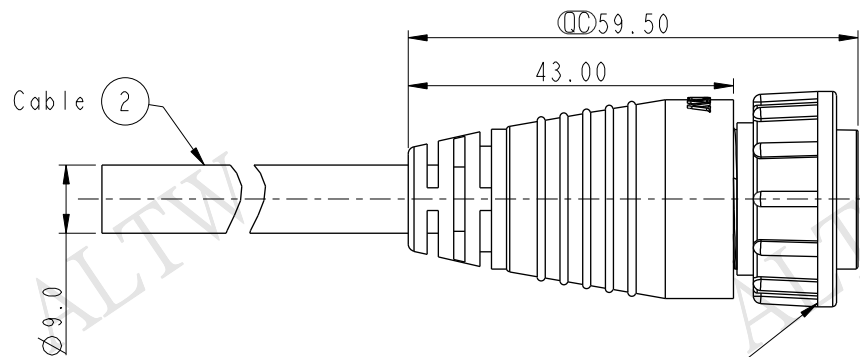

ALTW
CONFIDENTIAL
2014-06-18
R&D DEPT.

REV.	ECN NO.	DATE	SIGN	DESCRIPTION

ALTW
DCC. DEPT.
CONFIDENTIAL
2014.07.01
ISSUED

DB-10AMMM-LL7AXX

XX:01~99Meters
01:01Meters
02:02Meters
:
:
:
99:99Meters

Cable Length(L):01~99Meters

DB-10AMMM-LL7000
Color: Black

Pin Assignments
Front View

5	Yellow(黃)	10	White(白)
4	Orangr(橘)	9	Gray(灰)
3	Red(紅)	8	Purple/Violet(紫)
2	Brown(棕)	7	Blue(藍)
1	Black(黑)	6	Green(綠)
Conn.	Wire Color	Conn.	Wire Color
Pin Out		Pin Out	

Note:

- * \varnothing Important Dimension To Check.
- * Waterproof Rate: IP67
- * Housing: Nylon+GF, Black.
- * Female Pin: Copper Alloy, Gold Plated.
- * O-Ring: Silicone, Gray.
- * Lock Nut: Nylon+GF, Black.
- * Cable: UL2464 18AWG*10C+D, PVC Jacket, UV Resistant, OD=9.0mm, Black.
- * Cable Length Tolerance: 01M:±40mm
02M~05M:±60mm
06M~10M:±100mm
11M~30M:±200mm
31M~99M:±500mm

UNIT:mm
TOLERANCE
±0.5

TITLE LARGE CABLE LOCK 10PIN F CONN F PIN			
SCALE 1:1	SIZE A4	SHEET 1 OF 1	
REV. A	WC-REV. A.2	\varnothing : Inspection item	

Amphenol LTW
安費諾亮泰企業股份有限公司

ITEM NO	DRAWN BY Tony Chang	DATE 2014-06-18
DWG NO DB-10AFFM-LL7AXX	CHECKED BY Rita	DATE 2014-06-18
CUSTOMER ALTW	APPROVED BY Wenmao	DATE 2014-06-18