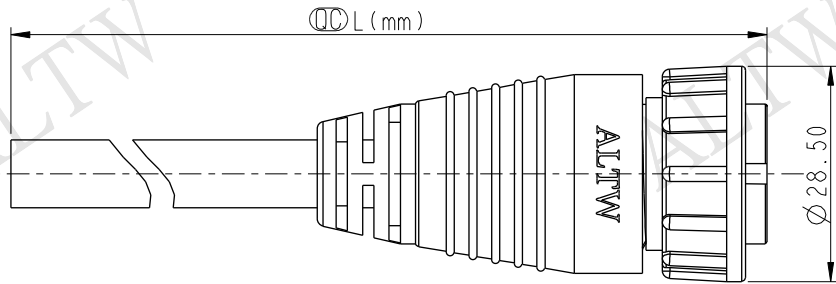

ALTW
CONFIDENTIAL
2014-06-18
R&D DEPT.

REV.	ECN NO.	DATE	SIGN	DESCRIPTION

ALTW
DCC. DEPT.
CONFIDENTIAL
2014.07.01
ISSUED

DB-10AMMM-LL7AXX

XX:01~99Meters
01:01Meters
02:02Meters
:
:
:
99:99Meters

Cable Length(L):01~99Meters

DB-10AMMM-LL7000
Color: Black

Pin Assignments
Front View

5	Yellow(黃)	10	White(白)
4	Orangr(橘)	9	Gray(灰)
3	Red(紅)	8	Purple/Violet(紫)
2	Brown(棕)	7	Blue(藍)
1	Black(黑)	6	Green(綠)
Conn.	Wire Color	Conn.	Wire Color
Pin Out		Pin Out	

Note:

- * \varnothing Important Dimension To Check.
- * Waterproof Rate: IP67
- * Housing: Nylon+GF, Black.
- * Female Pin: Copper Alloy, Gold Plated.
- * O-Ring: Silicone, Gray.
- * Lock Nut: Nylon+GF, Black.
- * Cable: UL2464 18AWG*10C+D, PVC Jacket, UV Resistant, OD=9.0mm, Black.
- * Cable Length Tolerance: 01M:±40mm
02M~05M:±60mm
06M~10M:±100mm
11M~30M:±200mm
31M~99M:±500mm

UNIT:mm
TOLERANCE
±0.5

TITLE LARGE CABLE LOCK 10PIN F CONN F PIN			
SCALE 1:1	SIZE A4	SHEET 1 OF 1	
REV. A	WC-REV. A.2	\varnothing : Inspection item	

Amphenol LTW
安費諾亮泰企業股份有限公司

ITEM NO	DRAWN BY Tony Chang	DATE 2014-06-18
DWG NO DB-10AFFM-LL7AXX	CHECKED BY Rita	DATE 2014-06-18
CUSTOMER ALTW	APPROVED BY Wenmao	DATE 2014-06-18