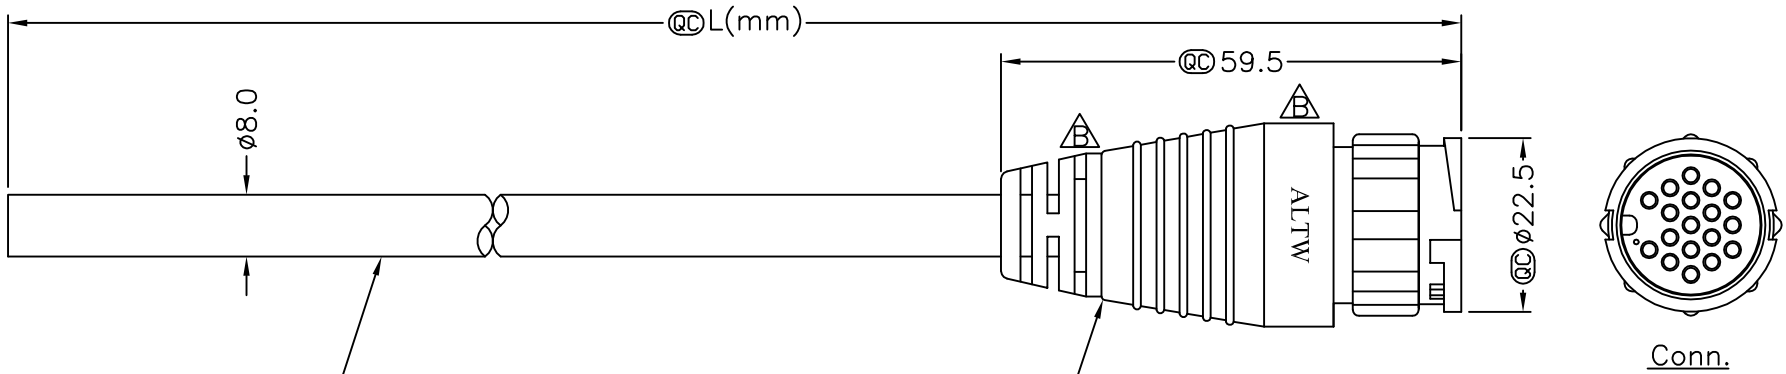

Cable ②

DD-18AMMM-LL7000 ①
Color: Black

DD-18AMMM-LL7AXX

XX:01~99Meters
01:01Meter
02:02Meters
:
:
99:99Meters

Cable Length(L):01~99Meters

Pin Assignments
Front View

9	Black	黑	18	Blue/White	藍/白
8	Red	紅	17	Green/White	綠/白
7	Pink	粉紅	16	Orange/White	橙/白
6	Grey	灰	15	Red/White	紅/白
5	Yellow	黃	14	Brown/White	棕/白
4	Green	綠	13	Black/White	黑/白
3	White	白	12	Light Green	淺綠
2	Blue	藍	11	Purple	紫
1	Brown	棕	10	Orange	橙
Conn.	Wire Color		Conn.	Wire Color	

Pin Out

Note:

- * @C Important Dimension To Check.
- * Waterproof Rate: IP67
- * Housing: Nylon+GF, Black
- * Pin: Copper Alloy, Gold Plated
- * Cable: UL2464 24AWg*18C+Drain+Al/My PVC Jacket UV Resistant OD=8.0, Black
- * Cable Length Tolerance: 1M~10M±5%mm, 11M~99M±500mm.

UNIT:mm	TITLE Large Cable Lock 18Pin M Conn M Pin		 安費諾亮泰企業股份有限公司	ITEM NO	DRAWN BY Ruru	DATE 2013/07/17
TOLERANCE ±0.5 mm	SCALE Free	SHEET 1 OF 1		DWG NO DD-18AMMM-LL7AXX	CHECKED BY Rita	DATE 2013/07/17
REV. B	SIZE A4	@C :Inspection Item		CUSTOMER ALTW	APPROVED BY Maslow	DATE 2013/07/17