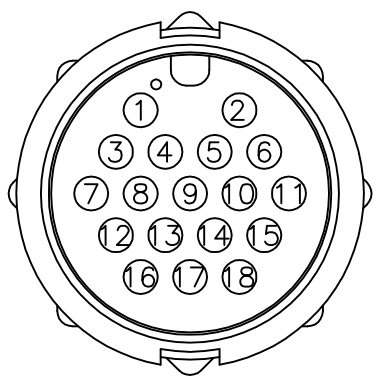

Cable ②

DD-18AMMM-LL7000 ①
Color: Black

DD-18AMMM-LL7AXX

XX:01~99Meters
01:01Meter
02:02Meters
:
:
99:99Meters

Cable Length(L):01~99Meters

Pin Assignments
Front View

9	Black	黑	18	Blue/White	藍/白
8	Red	紅	17	Green/White	綠/白
7	Pink	粉紅	16	Orange/White	橙/白
6	Grey	灰	15	Red/White	紅/白
5	Yellow	黃	14	Brown/White	棕/白
4	Green	綠	13	Black/White	黑/白
3	White	白	12	Light Green	淺綠
2	Blue	藍	11	Purple	紫
1	Brown	棕	10	Orange	橙
Conn.	Wire Color		Conn.	Wire Color	

Pin Out

Note:

- * @C Important Dimension To Check.
- * Waterproof Rate: IP67
- * Housing: Nylon+GF, Black
- * Pin: Copper Alloy, Gold Plated
- * Cable: UL2464 24AWg*18C+Drain+Al/My PVC Jacket UV Resistant OD=8.0, Black
- * Cable Length Tolerance: 1M~10M±5%mm, 11M~99M±500mm.

UNIT:mm	TITLE Large Cable Lock 18Pin M Conn M Pin		 安費諾亮泰企業股份有限公司	ITEM NO	DRAWN BY Ruru	DATE 2013/07/17
TOLERANCE ±0.5 mm	SCALE Free	SHEET 1 OF 1		DWG NO DD-18AMMM-LL7AXX	CHECKED BY Rita	DATE 2013/07/17
REV. B	SIZE A4	@C :Inspection Item		CUSTOMER ALTW	APPROVED BY Maslow	DATE 2013/07/17