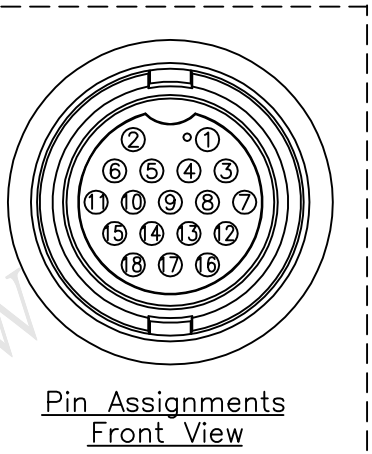

REV.	ECN NO.	DATE	SIGN	DESCRIPTION
B	LEN1610036~039	2016/01/06	Vicky	Update Logo & Note
C	LEN1610229~232	2016/01/14	Vicky	Update View

18	Blue/White	藍/白
17	Green/White	綠/白
16	Orange/White	橘/白
15	Red/White	紅/白
14	Brown/White	棕/白
13	Black/White	黑/白
12	Light Green	淺綠
11	Purple	紫
10	Orange	橘
9	Black	黑
8	Red	紅
7	Pink	粉紅
6	Gray	灰
5	Yellow	黃
4	Green	綠
3	White	白
2	Blue	藍
1	Brown	棕
Conn.	Wire Color	
	Pin Out	

DD-18BFMM-LL6000 ①  
Color:Black

DD-18BFMM-LL6AXX  
XX:01~99Meters  
01:01Meter  
02:02Meters  
...  
99:99Meters  
Cable Length(L):01~99Meters

- Note:
- \* @C Important Dimension To Check.
  - \* Waterproof Rate: IP66
  - \* Housing: Nylon+GF, Black
  - \* Male Pin: Copper Alloy, Gold Plated
  - \* Lock Nut: Nylon+GF, Black
  - \* Cable: UL2464 24#18C+Drain+AL/My, PVC Jacket, UV Resistant, OD=8.0mm, Black
  - \* Cable Length Tolerance: 01M:±40mm  
02M~05M:±60mm  
06M~10M:±100mm  
11M~30M:±200mm  
31M~99M:±500mm

UNIT:mm		TITLE	Large
TOLERANCE	±0.5 mm		Cable Lock 18Pin F Conn M Pin
SCALE	Free	SHEET	1 OF 1
REV.	C	SIZE	A4
		@C	:Inspection Item

**Amphenol LTW**  
安費諾亮泰企業股份有限公司

ITEM NO	DRAWN BY	DATE
DWG NO	CHECKED BY	DATE
CUSTOMER	APPROVED BY	DATE
	Vicky	2016/01/14
DD-18BFMM-LL6AXX	Ruru	2016/01/14
ALTW	Lisa	2016/01/14