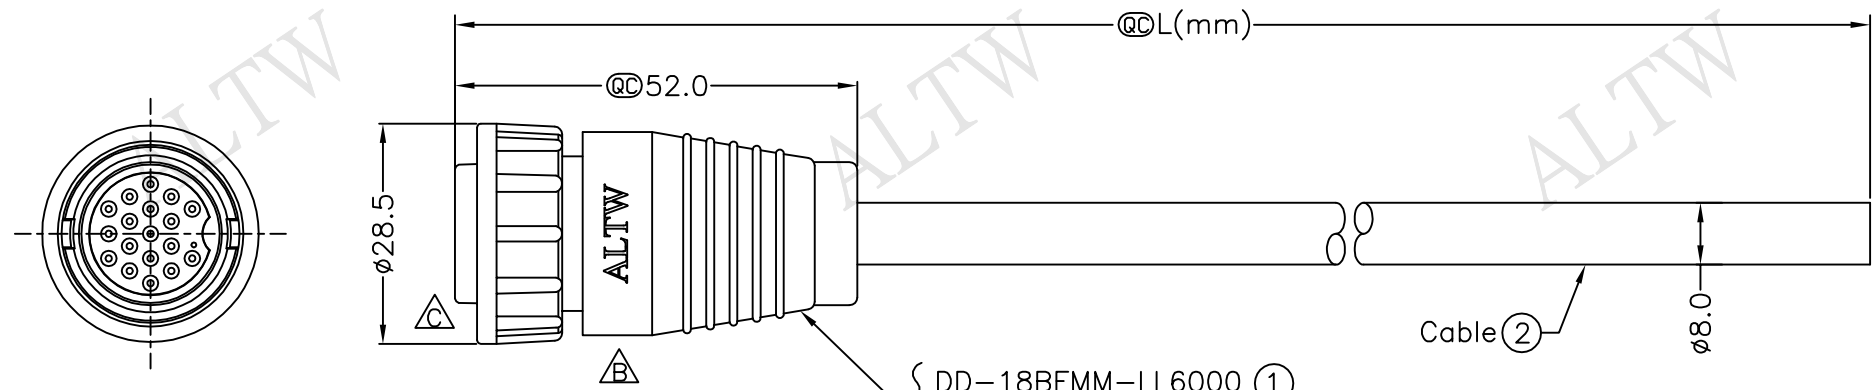

REV.	ECN NO.	DATE	SIGN	DESCRIPTION
B	LEN1610036~039	2016/01/06	Vicky	Update Logo & Note
C	LEN1610229~232	2016/01/14	Vicky	Update View

18	Blue/White	藍/白
17	Green/White	綠/白
16	Orange/White	橘/白
15	Red/White	紅/白
14	Brown/White	棕/白
13	Black/White	黑/白
12	Light Green	淺綠
11	Purple	紫
10	Orange	橘
9	Black	黑
8	Red	紅
7	Pink	粉紅
6	Gray	灰
5	Yellow	黃
4	Green	綠
3	White	白
2	Blue	藍
1	Brown	棕
Conn.	Wire Color	
	Pin Out	

DD-18BFMM-LL6000 ①  
Color:Black

DD-18BFMM-LL6AXX  
XX:01~99Meters  
01:01Meter  
02:02Meters  
...  
99:99Meters  
Cable Length(L):01~99Meters

- Note:
- \* @C Important Dimension To Check.
  - \* Waterproof Rate: IP66
  - \* Housing: Nylon+GF, Black
  - \* Male Pin: Copper Alloy, Gold Plated
  - \* Lock Nut: Nylon+GF, Black
  - \* Cable: UL2464 24#18C+Drain+AL/My, PVC Jacket, UV Resistant, OD=8.0mm, Black
  - \* Cable Length Tolerance: 01M:±40mm  
02M~05M:±60mm  
06M~10M:±100mm  
11M~30M:±200mm  
31M~99M:±500mm

UNIT:mm		TITLE	Large
TOLERANCE	±0.5 mm		Cable Lock 18Pin F Conn M Pin
SCALE	Free	SHEET	1 OF 1
REV.	C	SIZE	A4
		@C	:Inspection Item

**Amphenol LTW**  
安費諾亮泰企業股份有限公司

ITEM NO	DRAWN BY	DATE
DWG NO	CHECKED BY	DATE
CUSTOMER	APPROVED BY	DATE
	Vicky	2016/01/14
DD-18BFMM-LL6AXX	Ruru	2016/01/14
ALTW	Lisa	2016/01/14