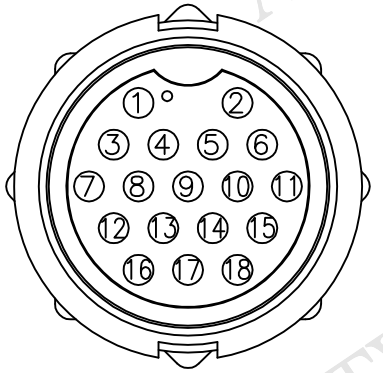

REV.	ECN NO.	DATE	SIGN	DESCRIPTION
B	LEN-0C0608~611	2010/11/26	Ivan	Change View
C	LEN1630215~218	2016/02/17	Ruru	Change Logo & Note

Cable ②

DD-18BMFM-LL6AXX

XX:01~99Meter
 01:01Meter
 02:02Meters
 ...
 99:99Meters

Cable Length(L):01~99Meters

① DD-18BMFM-LL6000
 Color:Black

Pin Assignments
 Front View 前視圖

Black	黑	9	Blue/White	藍/白	18
Red	紅	8	Green/White	綠/白	17
Pink	粉紅	7	Orange/White	橙/白	16
Gray	灰	6	Red/White	紅/白	15
Yellow	黃	5	Brown/White	棕/白	14
Green	綠	4	Black/White	黑/白	13
White	白	3	Light Green	淺綠	12
Blue	藍	2	Purple	紫	11
Brown	棕	1	Orange	橙	10
Wire Color	Conn.		Wire Color	Conn.	

Pin Out

△ Note:

- * ① Important Dimension.
- * Waterproof Rate: IP66
- * Housing: Nylon+GF, Black
- * Femal pin: Copper Alloy, Gold Plated
- * Cable:UL2464 24AWG*18C+D+AL/My PVC Jacket UV Resistant,OD=8.0mm, Black
- * Cable Length Tolerance:01M:±40mm
 02M~05M:±60mm
 06M~10M:±100mm
 11M~30M:±200mm
 31M~99M:±500mm

UNIT:mm	
TOLERANCE	±0.5 mm

TITLE LARGE CABLE LOCK 18PIN M CONN F PIN	
SCALE Free	SHEET 1 OF 1
REV. C	SIZE A4
① :Inspection Item	

Amphenol LTW
 安費諾亮泰企業股份有限公司

ITEM NO	
DWG NO	DD-18BMFM-LL6AXX
CUSTOMER	ALTW