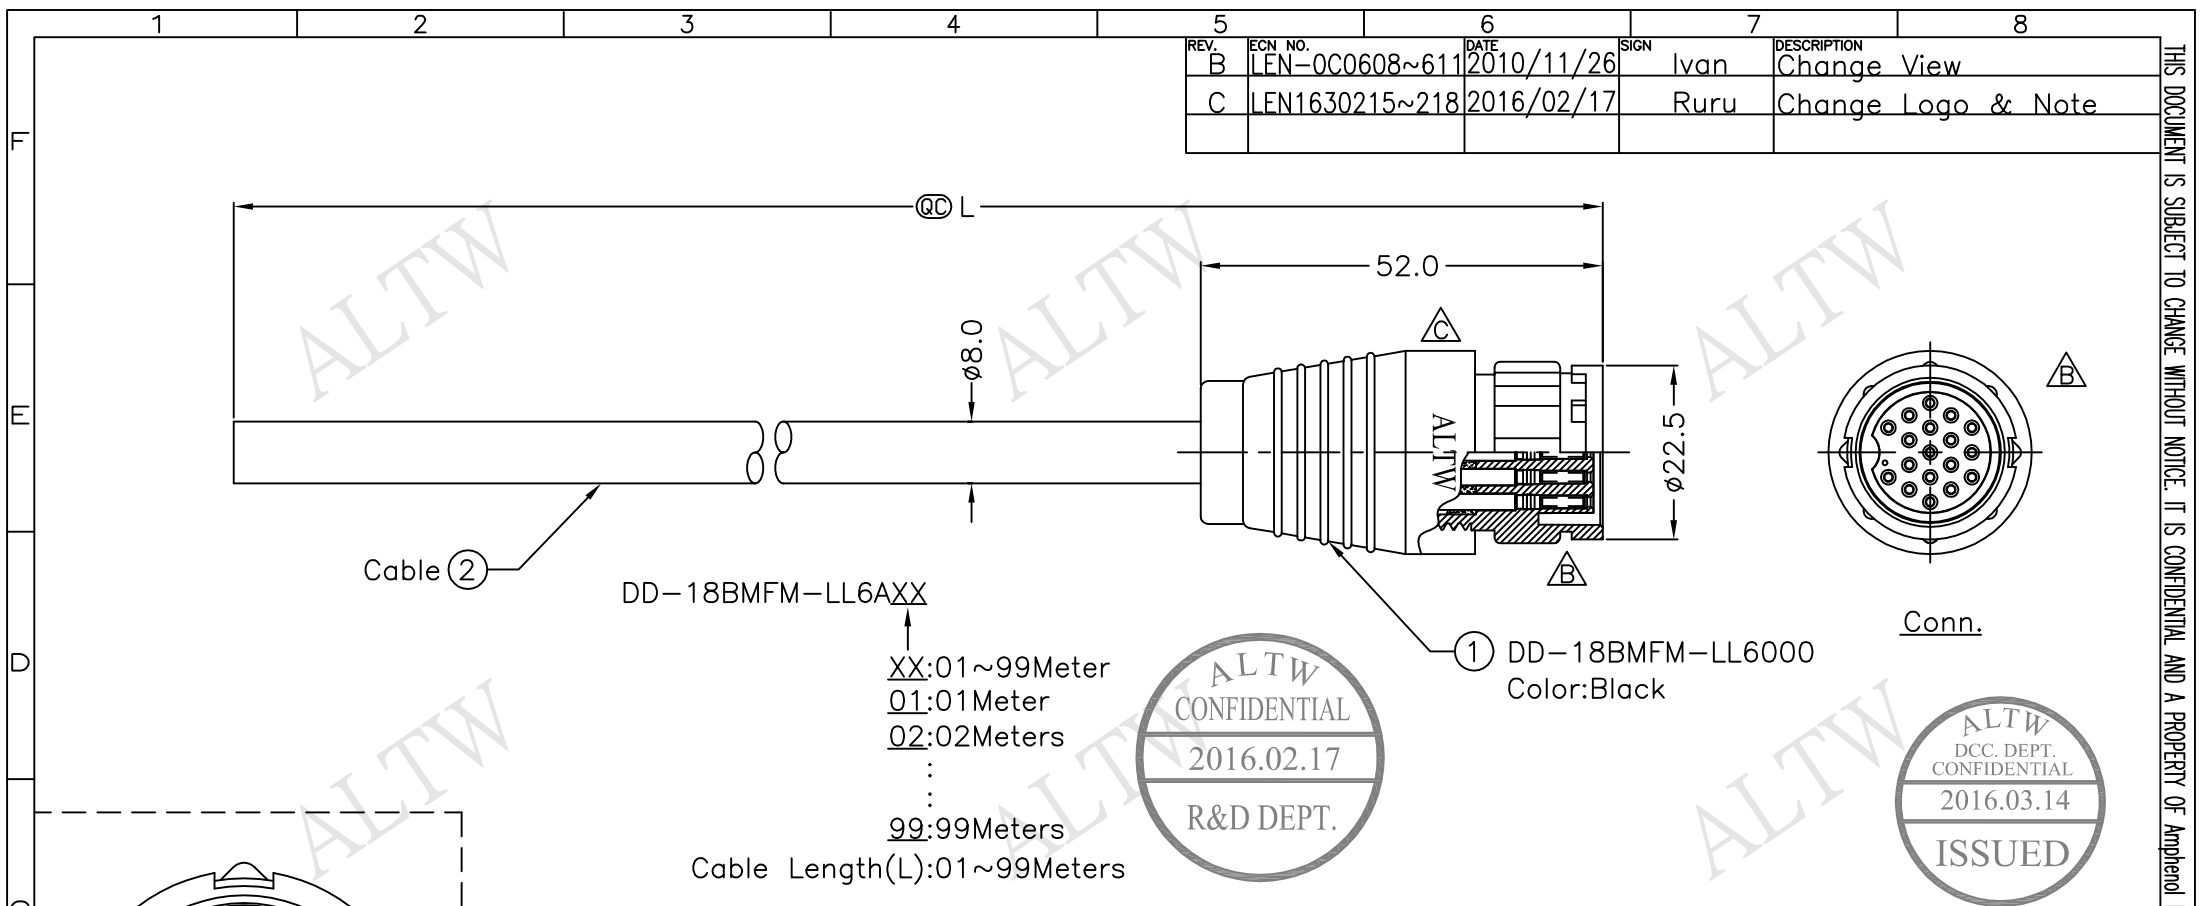

REV.	ECN NO.	DATE	SIGN	DESCRIPTION
B	LEN-0C0608~611	2010/11/26	Ivan	Change View
C	LEN1630215~218	2016/02/17	Ruru	Change Logo & Note

Cable ②

DD-18BMFM-LL6AXX

XX:01~99Meter
 01:01Meter
 02:02Meters
 ...
 99:99Meters

Cable Length(L):01~99Meters

① DD-18BMFM-LL6000
 Color:Black

Pin Assignments
 Front View 前視圖

Black	黑	9	Blue/White	藍/白	18
Red	紅	8	Green/White	綠/白	17
Pink	粉紅	7	Orange/White	橙/白	16
Gray	灰	6	Red/White	紅/白	15
Yellow	黃	5	Brown/White	棕/白	14
Green	綠	4	Black/White	黑/白	13
White	白	3	Light Green	淺綠	12
Blue	藍	2	Purple	紫	11
Brown	棕	1	Orange	橙	10
Wire Color	Conn.		Wire Color	Conn.	

Pin Out

△ Note:

- * ① Important Dimension.
- * Waterproof Rate: IP66
- * Housing: Nylon+GF, Black
- * Femal pin: Copper Alloy, Gold Plated
- * Cable:UL2464 24AWG*18C+D+AL/My PVC Jacket UV Resistant,OD=8.0mm, Black
- * Cable Length Tolerance:01M:±40mm
 02M~05M:±60mm
 06M~10M:±100mm
 11M~30M:±200mm
 31M~99M:±500mm

UNIT:mm	
TOLERANCE	±0.5 mm

TITLE LARGE CABLE LOCK 18PIN M CONN F PIN	
SCALE Free	SHEET 1 OF 1
REV. C	SIZE A4
① :Inspection Item	

Amphenol LTW
 安費諾亮泰企業股份有限公司

ITEM NO	
DWG NO	DD-18BMFM-LL6AXX
CUSTOMER	ALTW