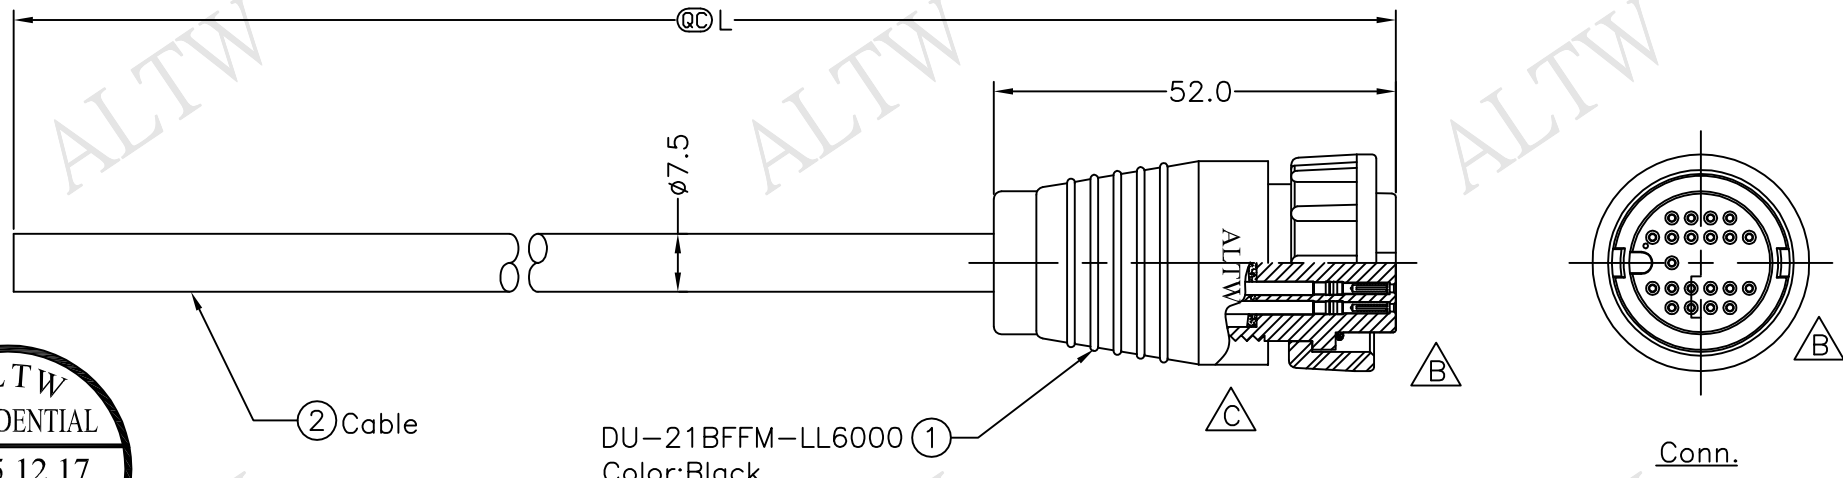

REV.	ECN NO.	DATE	SIGN.	DESCRIPTION
B	LEN-050094~97	2009/12/29	Li Xiu Zhi	Change View
C	LEN15C0548~551	2015/12/17	Ruru	Change Logo

ALTW
CONFIDENTIAL
2015.12.17
R&D DEPT.

DU-21BFFM-LL6000 ①
Color:Black

DU-21BFFM-LL6AXX

XX:01~99Meter
01:01Meter
02:02Meters
:
99:99Meters

Cable Length(L):01~99Meters

Note:

- @C Important Dimensions To Check.
- Waterproof Rate: IP66
- Housing:Nylon+GF ,Black
- Female Pin: Copper Alloy,Gold Plated
- O-Ring:EPDM,Black
- Lock Nut:Nylon+GF,Black
- Cable:UL2464 26AWG*22C+Drain+AL.Mylar PVC Jacket UV Resistant, OD=7.5mm,Black
- Cable Length Tolerance:01M:±40mm
  02M~05M:±60mm
  06M~10M:±100mm
  11M~30M:±200mm
  31M~99M:±500mm