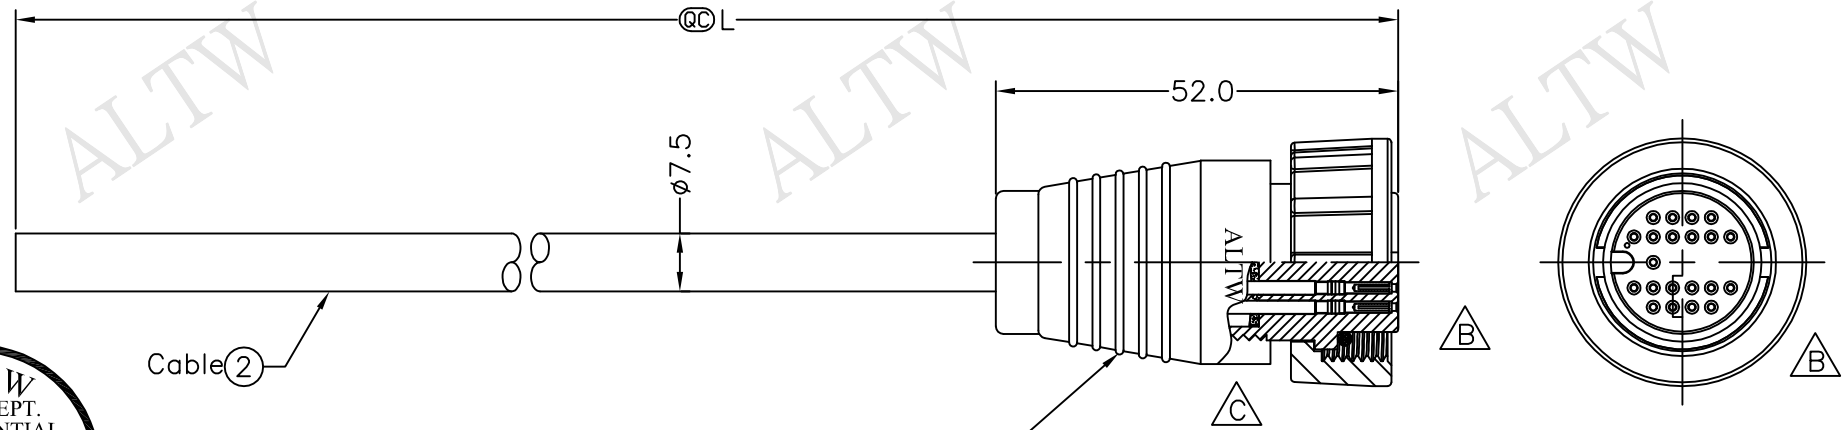

REV.	ECN NO.	DATE	SIGN	DESCRIPTION
B	LEN-050099~102	2009/12/28	Li Xiu Zhi	Change View
C	LEN15C0552~555	2015/12/17	Ruru	Change Logo

ALTW
DCC. DEPT.
CONFIDENTIAL
2015.12.30
ISSUED

DU-21BFFM-SL6000 ①
Color:Black

DU-21BFFM-SL6AXX

XX:01~99Meter
01:01Meter
02:02Meters
:
:
:
99:99Meters
Cable Length(L):01~99Meters

1. Note:
2. @C Important Dimensions To Check.
   - Waterproof Rate: IP66
   - Housing:Nylon+GF ,Black
   - Female Pin: Copper Alloy,Gold Plated
   - O-Ring:EPDM,Black
   - Screw Nut:Nylon+GF,Black
   - Cable:UL2464 26AWG*22C+Drain+AL.Mylar PVC Jacket UV Resistant, OD=7.5mm,Black
   - Cable Length Tolerance:01M:±40mm
     02M~05M:±60mm
     06M~10M:±100mm
     11M~30M:±200mm
     31M~99M:±500mm