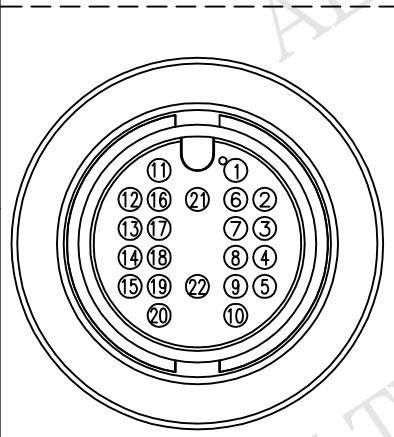

REV.	ECN NO.	DATE	SIGN	DESCRIPTION
B	LEN-050120~23	2009/12/28	Li Xiu Zhi	Change View
C	LEN15C0560~563	2015/12/17	Ruru	Change Logo

DU-22BFFM-SL6000 ①
Color:Black
DU-22BFFM-SL6AXX

XX:01~99Meter
01:01Meter
02:02Meters
:
:
:
99:99Meters

Cable Length(L):01~99Meters

- Note:
- * @@Important Dimensions To Check.
 - * Waterproof Rate: IP66
 - * Housing:Nylon+GF ,Black
 - * Pin: Copper Alloy,Gold Plated
 - * O-Ring:EPDM,Black
 - * Screw Nut:Nylon+GF,Black
 - * Cable:UL2464 26AWG*22C+Drain+AL.Mylar PVC Jacket UV Resistant, OD=7.5mm,Black
 - * Cable Length Tolerance:01M:±40mm
02M~05M:±60mm
06M~10M:±100mm
11M~30M:±200mm
31M~99M:±500mm

UNIT:mm

TOLERANCE ±0.5mm

TITLE Large,Cable Screw 22Pin F Conn F Pin

SCALE Free SHEET 1 OF 1

REV. C SIZE A4 @@ :Inspection Item

Amphenol LTW
安費諾亮泰企業股份有限公司

ITEM NO

DWG NO DU-22BFFM-SL6AXX