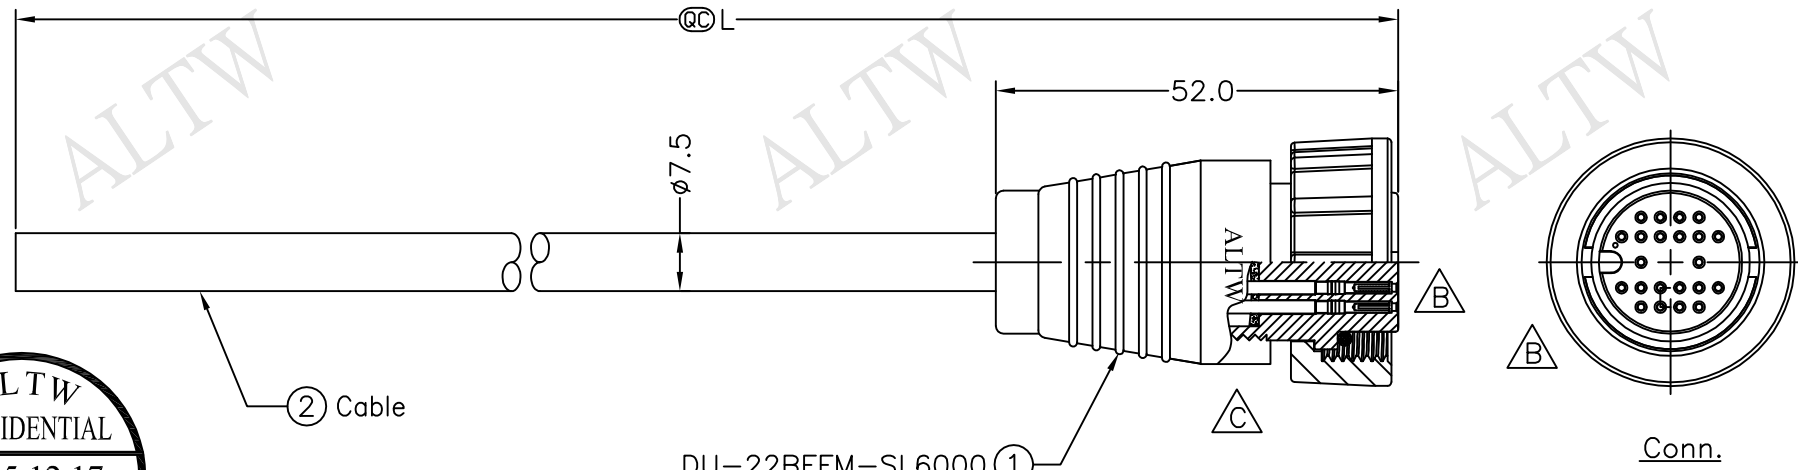

REV.	ECN NO.	DATE	SIGN	DESCRIPTION
B	LEN-050120~23	2009/12/28	Li Xiu Zhi	Change View
C	LEN15C0560~563	2015/12/17	Ruru	Change Logo

DU-22BFFM-SL6000 ①
Color:Black
DU-22BFFM-SL6AXX

XX:01~99Meter
01:01Meter
02:02Meters
:
:
:
99:99Meters

Cable Length(L):01~99Meters

- Note:
- * @@Important Dimensions To Check.
 - * Waterproof Rate: IP66
 - * Housing:Nylon+GF ,Black
 - * Pin: Copper Alloy,Gold Plated
 - * O-Ring:EPDM,Black
 - * Screw Nut:Nylon+GF,Black
 - * Cable:UL2464 26AWG*22C+Drain+AL.Mylar PVC Jacket UV Resistant, OD=7.5mm,Black
 - * Cable Length Tolerance:01M:±40mm
02M~05M:±60mm
06M~10M:±100mm
11M~30M:±200mm
31M~99M:±500mm

UNIT:mm

TOLERANCE ±0.5mm

TITLE Large,Cable Screw 22Pin F Conn F Pin

SCALE Free SHEET 1 OF 1

REV. C SIZE A4 @@ :Inspection Item

Amphenol LTW
安費諾亮泰企業股份有限公司

ITEM NO

DWG NO DU-22BFFM-SL6AXX