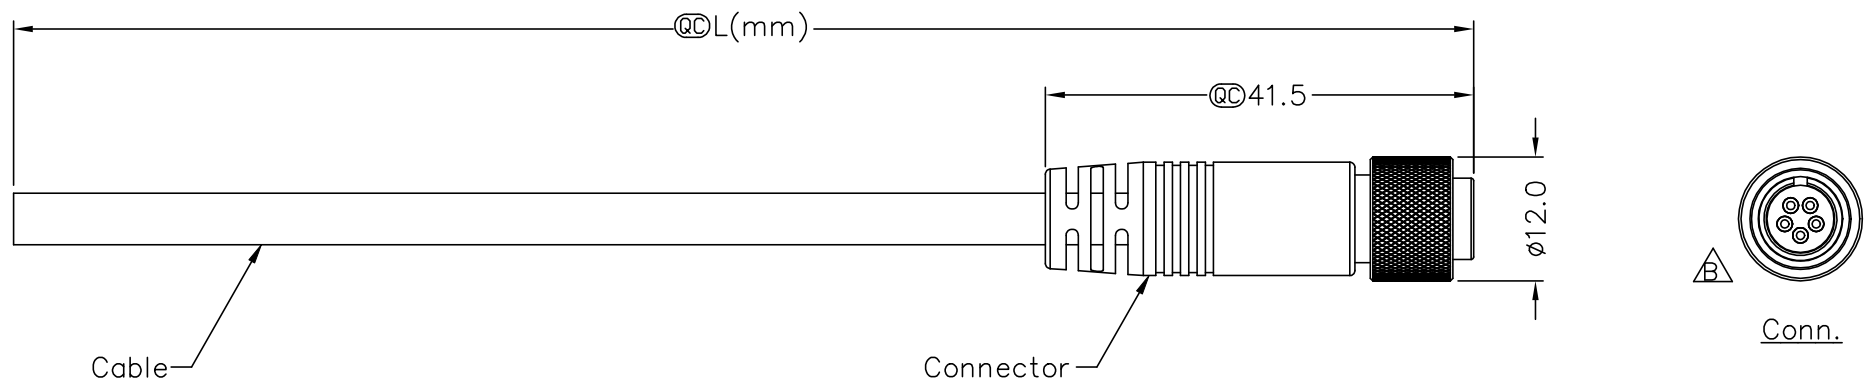

REV.	ECN NO.	DATE	SIGN	DESCRIPTION
B	LEN-910118~121	2009/01/08	Vicky	Update the drawing
C	C210669	2021/04/26	Vicky	△X8
D	C221869	2022/12/02	Vicky	△X1

- △ Note:
- * RoHS Compliant
 - * @ Important dimension
 - △ * Waterproof rate: IP67, mated Connector
 - Housing: Thermoplastic, Black
 - Pin: Copper alloy, Gold plated
 - Nut: Metal
 - O-Ring: Rubber, Black
 - Outer mold: Thermoplastic, Black
 - * Cable: UL2464, PVC Jacket, Black
 - △ * Cable length tolerance:

1M < L ≤ 3M:	+50/-0 mm
3M < L ≤ 5M:	+100/-0 mm
5M < L ≤ 10M:	±100 mm
10M < L ≤ 20M:	±200 mm
20M < L ≤ 30M:	±300 mm
30M < L ≤ 99M:	±500 mm

THIS DOCUMENT IS SUBJECT TO CHANGE WITHOUT NOTICE. IT IS CONFIDENTIAL AND A PROPERTY OF Amphenol LTW. DISCLOSURE TO THIRD PARTY HAS TO BE AUTHORIZED BY Amphenol LTW.

△ 105-XXAFMM-SL7AXX
 XX: No. Of Pin
 XX: 01~99Meters
 01: 01Meter
 02: 02Meters
 :
 :
 99: 99Meters
 Cable Length(L): 01~99Meters

Pin Out	2 1	Black Red	黑 紅	3 2 1	Green Black White	綠 黑 白	4 3 2 1	Green Yellow Brown White	綠 黃 棕 白	5 4 3 2 1	Yellow Orange Red Brown Black	黃 橘 紅 棕 黑
	Pin #	Wire		Pin #	Wire		Pin #	Wire		Pin #	Wire	
Conn.												
	2P			3P			4P			5P		

△ Pin Assignments Front View

UNIT: mm		TITLE	0 SEN, M10.5
TOLERANCE	±0.5 mm	CABLE W/SR, F, M, MOLDING	
SCALE	Free	SHEET	2 OF 2
REV.	D	SIZE	A4
		QC	: Inspection Item

Amphenol LTW
 安費諾亮泰企業股份有限公司

ITEM NO	DRAWN BY	DATE
DWG. NO	CHECKED BY	DATE
CUSTOMER	APPROVED BY	DATE
	Vicky	2009/01/08
△ 105-XXAFMM-SL7AXX	Ivan	2009/01/08
ALTW	Luke	2009/01/08