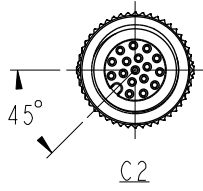

△C △D

Note:

- \* RoHS Compliant
- \* (QC) Important dimension
- \* C1
- △E Waterproof rate: IP68, mated 1m/24h  
IP69K, mated
- Housing: Thermoplastic, Black
- Pin: Copper alloy, Gold plated
- Nut: Metal
- Outer Mold: Thermoplastic, Black
- \* C2
- △E Waterproof rate: IP68, mated 1m/24h  
IP69K, mated
- Housing: Thermoplastic, Black
- Pin: Copper alloy, Gold plated
- O-Ring: Rubber, Green
- Nut: Metal
- Outer Mold: Thermoplastic, Black
- \* Cable: UL2517, PVC Jacket, Black
- \* Cable Length Tolerance: 0.5M < L ≤ 1M: +60/-0 mm  
1M < L ≤ 3M: +120/-0 mm  
3M < L ≤ 5M: +160/-0 mm  
5M < L ≤ 10M: ±100 mm  
10M < L ≤ 20M: ±200 mm  
20M < L ≤ 30M: ±300 mm  
30M < L ≤ 99M: ±500 mm

UNIT: mm			TITLE ACC, SEN, A Code, DB-ENDED MF	△D
TOLERANCE ±0.5mm	SCALE 1:2	SIZE A4	SHEET 1 OF 2	REV. E
	WC-REV.	QC: Inspection item		

**Amphenol LTW**  
安費諾亮泰企業股份有限公司

ITEM NO	DRAWN BY Ruru	DATE 2018-12-12
DWG NO △MI2AXXML-12AFL-SDXXX	CHECKED BY Rita	DATE 2018-12-12
CUSTOMER ALTW	APPROVED BY Max	DATE 2018-12-12

Pin Assignments Front View

UNIT:mm			TITLE ACC, SEN, A Code, DB-ENDED MF	<b>Amphenol LTW</b>	ITEM NO	DRAWN BY Ruru	DATE 2018-12-12
TOLERANCE ±0.5mm			SCALE 1:2	SIZE A4	DWG NO △MI2AXXML-12AFL-SDXXX	CHECKED BY Rita	DATE 2018-12-12
			REV. E	WC-REV.	CUSTOMER ALTW	APPROVED BY Max	DATE 2018-12-12
			◎: Inspection item				