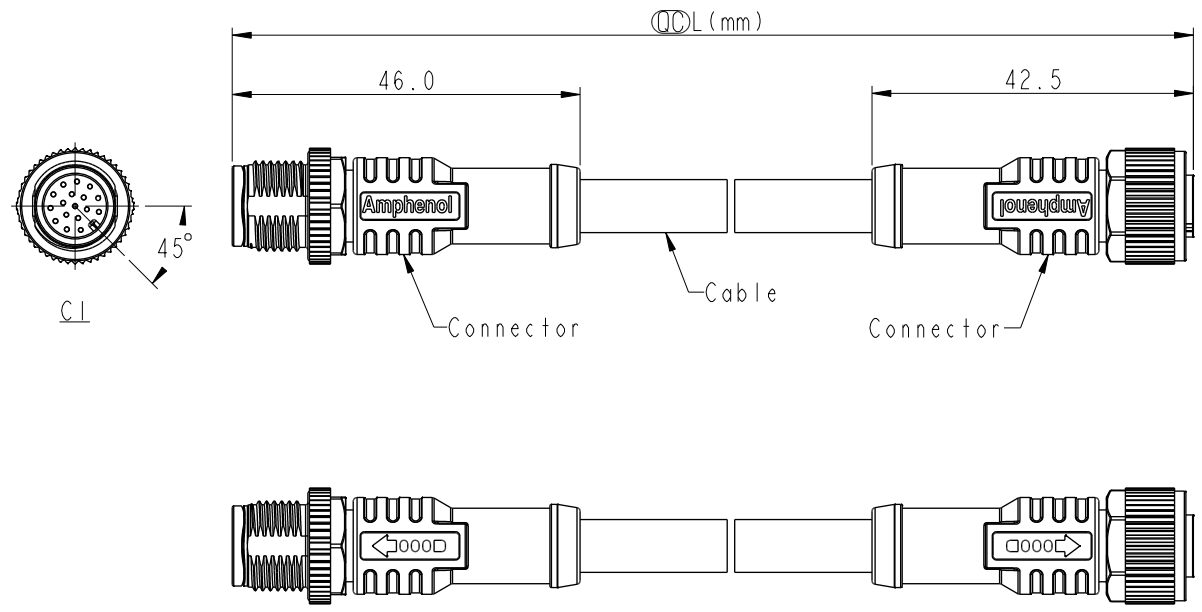

△C △D

Note:

- \* RoHS Compliant
- \* (QC) Important dimension
- \* C1
- △E Waterproof rate: IP68, mated 1m/24h  
IP69K, mated
- Housing: Thermoplastic, Black
- Pin: Copper alloy, Gold plated
- Nut: Metal
- Outer Mold: Thermoplastic, Black
- \* C2
- △E Waterproof rate: IP68, mated 1m/24h  
IP69K, mated
- Housing: Thermoplastic, Black
- Pin: Copper alloy, Gold plated
- O-Ring: Rubber, Green
- Nut: Metal
- Outer Mold: Thermoplastic, Black
- \* Cable: UL2517, PVC Jacket, Black
- \* Cable Length Tolerance: 0.5M < L ≤ 1M: +60/-0 mm  
1M < L ≤ 3M: +120/-0 mm  
3M < L ≤ 5M: +160/-0 mm  
5M < L ≤ 10M: ±100 mm  
10M < L ≤ 20M: ±200 mm  
20M < L ≤ 30M: ±300 mm  
30M < L ≤ 99M: ±500 mm