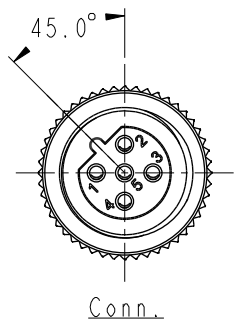

- Note: △E △F
- * RoHS Compliant
 - * Ⓞ Important dimension
 - * Waterproof rate: IP68, mated 1m/24h
IP69K, mated
 - * Connector
 - Housing: Thermoplastic, Black
 - Pin: Copper alloy, Gold plated
 - O-Ring: Rubber, Green
 - Nut: Metal
 - Outer mold: Thermoplastic, Black
 - * Cable: UL20549, PUR Jacket, Black
 - * Cable length tolerance: 1M: +50/-0 mm
 1M < L ≤ 3M: +100/-0 mm
 3M < L ≤ 5M: +150/-0 mm
 5M < L ≤ 10M: ±100 mm
 10M < L ≤ 20M: ±200 mm
 20M < L ≤ 30M: ±300 mm
 30M < L ≤ 99M: ±500 mm

UNIT: mm		
TOLERANCE		
±0.5mm		

TITLE N SEN, M12 B, SCREW CABLE W/O SR, F, F, MOLDING △E			
SCALE 3:2	SIZE A4	SHEET 1 OF 2	
REV. G	WC-REV. A.2	Ⓞ: Inspection item	

Amphenol LTW
安費諾亮泰企業股份有限公司

ITEM NO	DRAWN BY Ruru	DATE 2019-01-21
DWG NO △E M12B-XXBFFM-SL8BXX	CHECKED BY Rita	DATE 2019-01-21
CUSTOMER ALTW	APPROVED BY Max	DATE 2019-01-21

Pin Assignments Front View

UNIT:mm		TITLE	N SEN, MI2 B, SCREW CABLE W/O SR, F, F, MOLDING
TOLERANCE	±0.5mm	SCALE	3:2
		SIZE	A4
		SHEET	2 OF 2
		REV.	G
		WC-REV.	A.2
		: Inspection item	

Amphenol LTW
安費諾亮泰企業股份有限公司