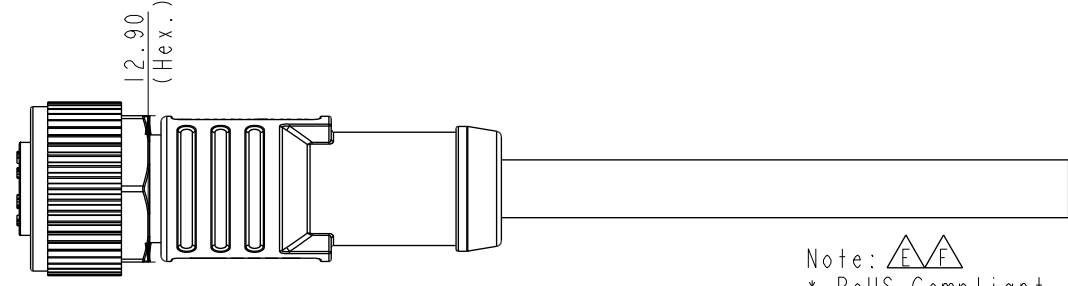

- Note: △E △F
- * RoHS Compliant
 - * Ⓞ Important dimension
 - * Waterproof rate: IP68, mated 1m/24h
IP69K, mated
 - * Connector
 - Housing: Thermoplastic, Black
 - Pin: Copper alloy, Gold plated
 - O-Ring: Rubber, Green
 - Nut: Metal
 - Outer mold: Thermoplastic, Black
 - * Cable: UL20549, PUR Jacket, Black
 - * Cable length tolerance: 1M: +50/-0 mm
 1M < L ≤ 3M: +100/-0 mm
 3M < L ≤ 5M: +150/-0 mm
 5M < L ≤ 10M: ±100 mm
 10M < L ≤ 20M: ±200 mm
 20M < L ≤ 30M: ±300 mm
 30M < L ≤ 99M: ±500 mm