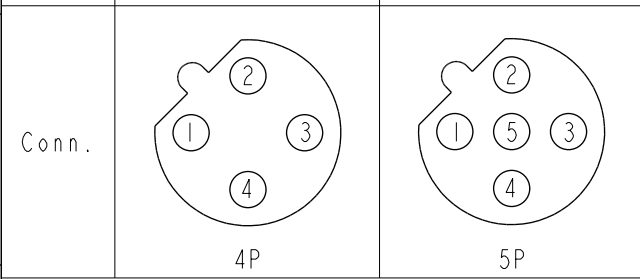

- Note: △E △F
- * RoHS Compliant
 - * Ⓞ Important dimension
 - * Waterproof rate: IP68, mated 1m/24h
IP69K, mated
 - * Connector
 - Housing: Thermoplastic, Black
 - Pin: Copper alloy, Gold plated
 - O-Ring: Rubber, Green
 - Nut: Metal
 - Outer mold: Thermoplastic, Black
 - * Cable: UL20549, PUR Jacket, Black
 - * Cable length tolerance: 1M: +50/-0 mm
 1M < L ≤ 3M: +100/-0 mm
 3M < L ≤ 5M: +150/-0 mm
 5M < L ≤ 10M: ±100 mm
 10M < L ≤ 20M: ±200 mm
 20M < L ≤ 30M: ±300 mm
 30M < L ≤ 99M: ±500 mm

MI2B-XXBFFM-SL8BXX

XX: No. Of Pin

- XX: 01~99Meters
- 01: 01Meter
- 02: 02Meters
- ...
- 99: 99Meters

C	Pin Out	4	Black	黑	5	Gray	灰
		3	Blue	藍	4	Black	黑
		2	White	白	3	Blue	藍
		1	Brown	棕	2	White	白
					1	Brown	棕
		Pin #	Wire		Pin #	Wire	