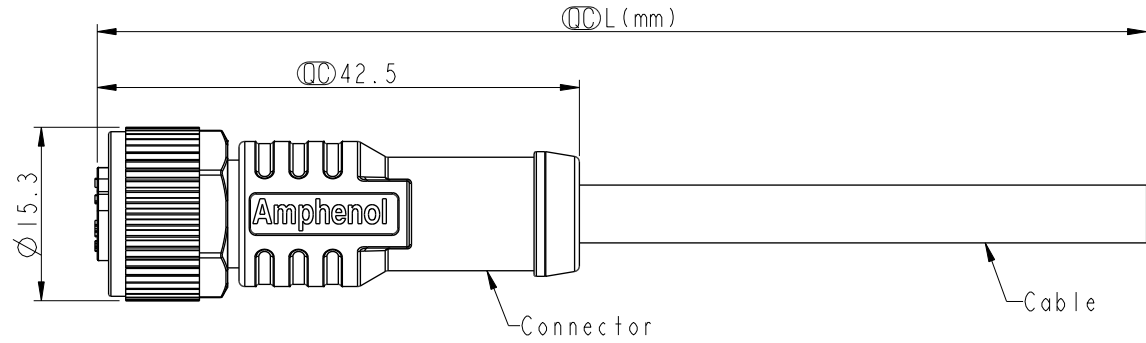

- Note: △E △F
- * RoHS Compliant
 - * Ⓞ Important dimension
 - * Waterproof rate: IP68, mated 1m/24h
IP69K, mated
 - * Connector
 - Housing: Thermoplastic, Black
 - Pin: Copper alloy, Gold plated
 - O-Ring: Rubber, Green
 - Nut: Metal
 - Outer mold: Thermoplastic, Black
 - * Cable: UL20549, PUR Jacket, Black
 - * Cable length tolerance: 1M: +50/-0 mm
 1M < L ≤ 3M: +100/-0 mm
 3M < L ≤ 5M: +150/-0 mm
 5M < L ≤ 10M: ±100 mm
 10M < L ≤ 20M: ±200 mm
 20M < L ≤ 30M: ±300 mm
 30M < L ≤ 99M: ±500 mm

UNIT: mm		
TOLERANCE		
±0.5mm		

TITLE N SEN, M12 B, SCREW CABLE W/O SR, F, F, MOLDING △E			
SCALE 3:2	SIZE A4	SHEET 1 OF 2	
REV. G	WC-REV. A.2	Ⓞ: Inspection item	

Amphenol LTW
安費諾亮泰企業股份有限公司

ITEM NO	DRAWN BY Ruru	DATE 2019-01-21
DWG NO △E M12B-XXBFFM-SL8BXX	CHECKED BY Rita	DATE 2019-01-21
CUSTOMER ALTW	APPROVED BY Max	DATE 2019-01-21