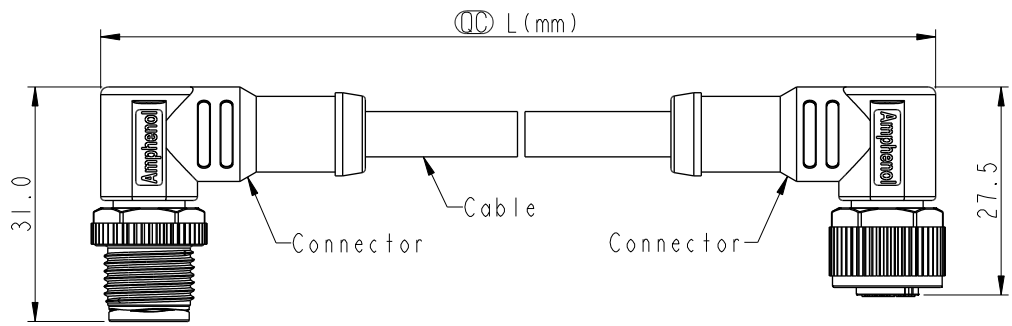

\triangle_B \triangle_C
Note:

- * RoHS Compliant
- * \odot Important dimension
- * C1

\triangle_D Waterproof rate: IP68, mated 1m/24h
IP69K, mated
Housing: Thermoplastic, Black
Pin: Copper alloy, Gold plated
Nut: Thermoplastic, Black
Outer Mold: Thermoplastic, Black

* C2
 \triangle_D

Waterproof rate: IP68, mated 1m/24h
IP69K, mated
Housing: Thermoplastic, Black
Pin: Copper alloy, Gold plated
O-Ring: Rubber, Green
Nut: Thermoplastic, Black
Outer Mold: Thermoplastic, Black

- * Cable: UL2517, PVC Jacket, Black
- * Cable Length Tolerance:

0.5M < L	≤	1M	: +60/-0 mm
1M < L	≤	3M	: +120/-0 mm
3M < L	≤	5M	: +160/-0 mm
5M < L	≤	10M	: ±100 mm
10M < L	≤	20M	: ±200 mm
20M < L	≤	30M	: ±300 mm
30M < L	≤	99M	: ±500 mm