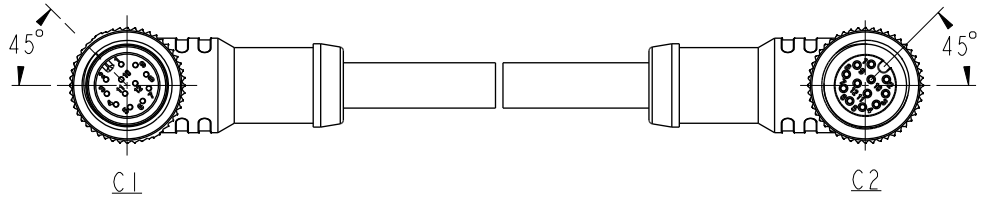

\triangle_B \triangle_C
Note:

- * RoHS Compliant
- * \odot Important dimension
- * C1

\triangle_D Waterproof rate: IP68, mated 1m/24h
IP69K, mated
Housing: Thermoplastic, Black
Pin: Copper alloy, Gold plated
Nut: Thermoplastic, Black
Outer Mold: Thermoplastic, Black

* C2
 \triangle_D

Waterproof rate: IP68, mated 1m/24h
IP69K, mated
Housing: Thermoplastic, Black
Pin: Copper alloy, Gold plated
O-Ring: Rubber, Green
Nut: Thermoplastic, Black
Outer Mold: Thermoplastic, Black

- * Cable: UL2517, PVC Jacket, Black
- * Cable Length Tolerance:

0.5M < L	≤	1M	: +60/-0 mm
1M < L	≤	3M	: +120/-0 mm
3M < L	≤	5M	: +160/-0 mm
5M < L	≤	10M	: ±100 mm
10M < L	≤	20M	: ±200 mm
20M < L	≤	30M	: ±300 mm
30M < L	≤	99M	: ±500 mm

UNIT: mm		TITLE	ACC, SEN, A Code, DB-ENDED \triangle_C
TOLERANCE	± 0.5 mm	SCALE	1:2
		SIZE	A4
		SHEET	1 OF 2
		REV.	D
		WC-REV.	
		\odot	Inspection item

Amphenol LTW
安費諾亮泰企業股份有限公司

ITEM NO	DRAWN BY	DATE
	Vicky	2018-12-07
DWG NO	CHECKED BY	DATE
\triangle_B MSAPXXMR-SAPFR-SDXXX	Rita	2018-12-07
CUSTOMER	APPROVED BY	DATE
ALTW	Max	2018-12-07